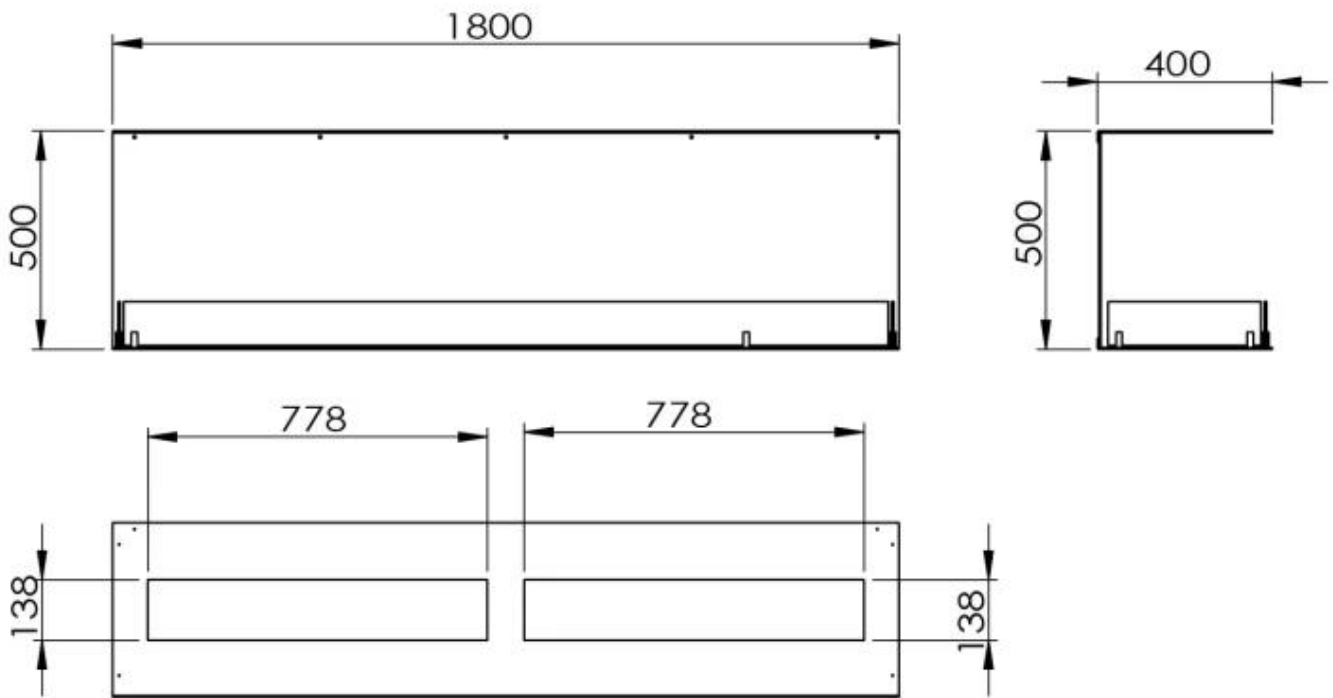

TECHNICAL SPECIFICATIONS

Appearance

Materials	Steel
Colour	Black
Glas included	Yes
Steel thickness	4 mm

Burner - Features

Control	Manual
Control	Remote Control
Control	Automatic
Minimum room size	130 m ³
Minimum room size	160 m ³
Capacity	8.6 Litres
Capacity	26.8 Litres
Capacity	8 Litres
Flame length	130 cm
Flame length	120 cm
Heat output (max)	13 kW
Heat output (max)	8,8 kW
Remote control	No
Remote control	Yes (included)
Burn time	35 hours
Burn time	11 hours
Burn time	6.5 hours
Requires electricity	No
Requires electricity	Yes
Adjustable flame	Yes

Size

Depth	40 cm
Height	50 cm
Length/Width	180 cm

Foco Three 1800 - Manual Burner

Foco Three 1800 - Automatic Burner