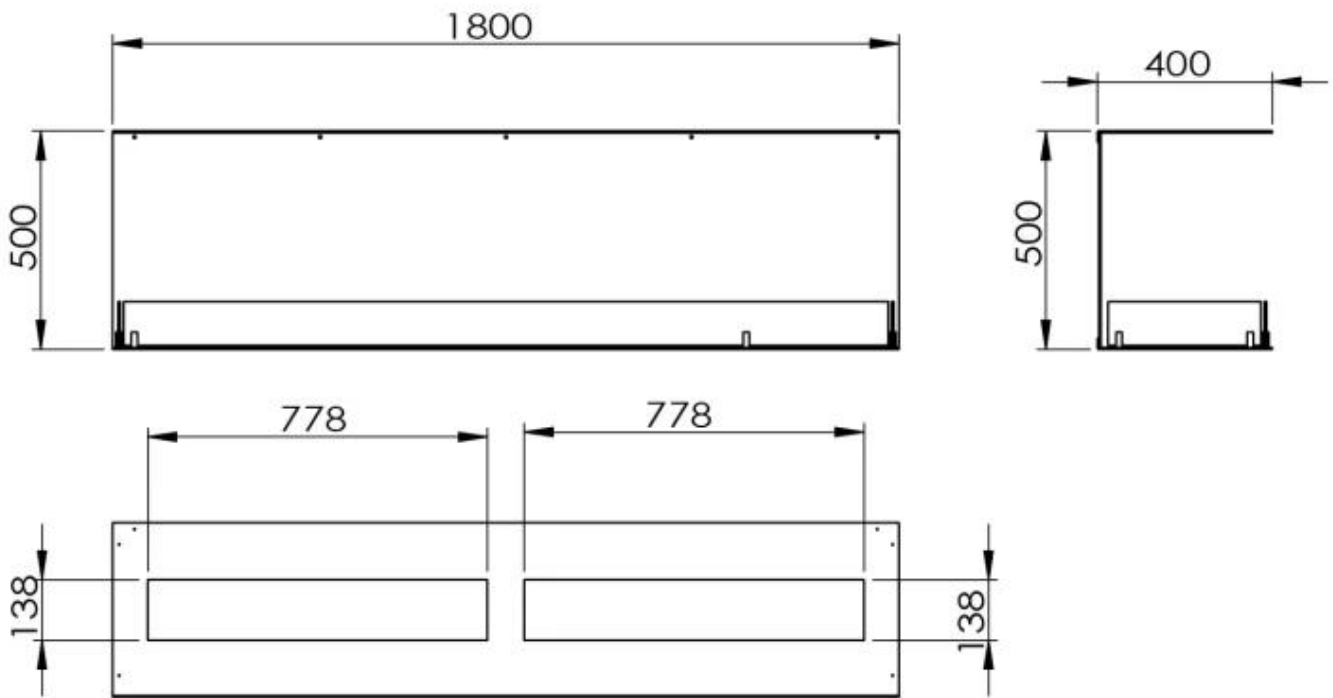

TECHNICAL SPECIFICATIONS

Burner - Features

Burn time	6.5 hours
Burn time	35 hours
Burn time	11 hours
Requires electricity	Yes
Requires electricity	No
Control	Remote Control
Control	Automatic
Control	Manual
Adjustable flame	Yes
Minimum room size	130 m ³
Minimum room size	160 m ³
Capacity	8.6 Litres
Capacity	26.8 Litres
Capacity	8 Litres
Flame length	130 cm
Flame length	120 cm
Heat output (max)	13 kW
Heat output (max)	8,8 kW
Remote control	No
Remote control	Yes (included)

Type

Recommended air change rate	1
Flue/chimney	Not Required
Producttype	3-sided Built-in Bioethanol Fireplace
Brand	Foco
Fuel	Bioethanol
Flame view	Three-sided
Use	Indoor
Warranty	2 years

Size

Length/Width	180 cm
Height	50 cm
Depth	40 cm

Appearance

Materials	Steel
Steel thickness	4 mm
Colour	Black
Glas included	Yes

Foco Three 1800 - Manual Burner

Foco Three 1800 - Automatic Burner