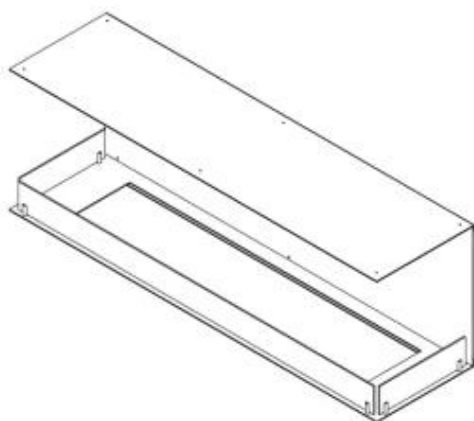

Foco Three 1500 - Automatic Burner