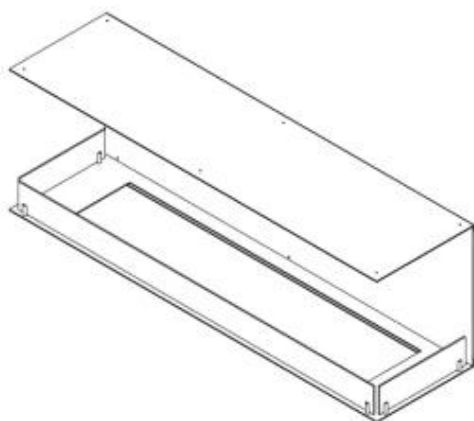

Type

Producttype	3-sided Built-in Bioethanol Fireplace
Fuel	Bioethanol
Brand	Foco
Flue/Chimney	Not Required
Use	Indoor
Flame view	Three-sided
Warranty	2 years

Size

Length/Width	150 cm
Height	50 cm

Depth	40 cm
-------	-------

Appearance

Material	Steel
----------	-------

Steel Thickness	4 mm
-----------------	------

Colour	Black
--------	-------

Glas included	Yes
---------------	-----

Foco Three 1500 - Automatic Burner

Foco Three 1500 - Manual Burner