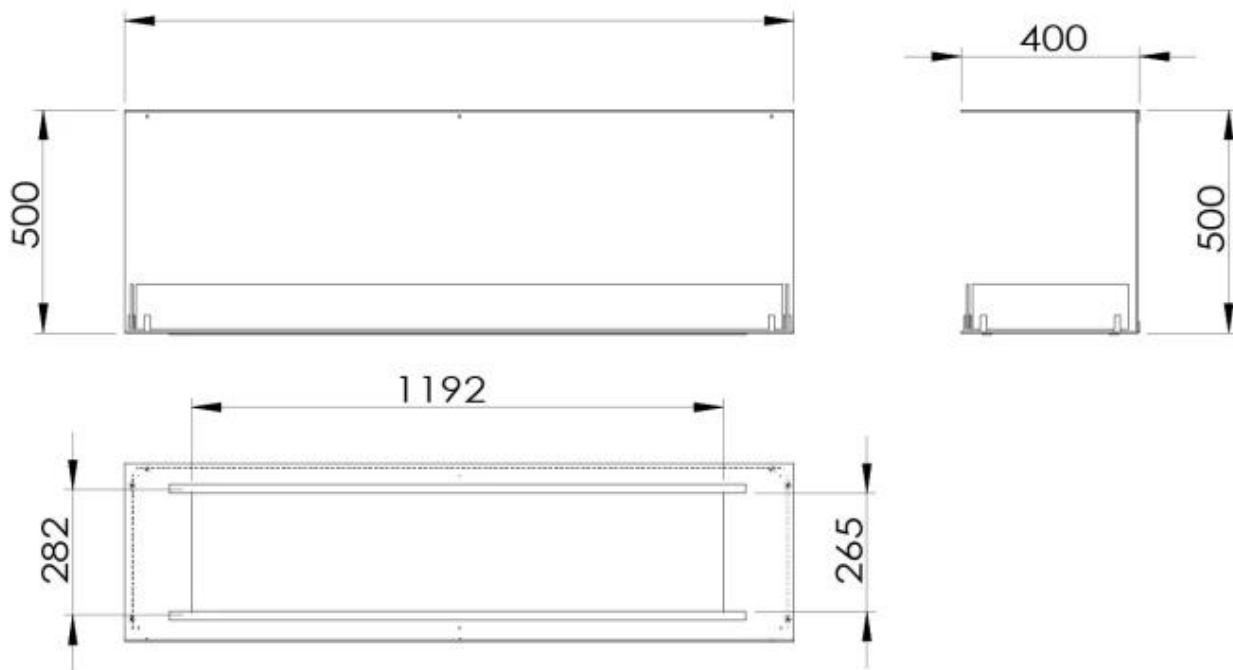

Foco Three 1500 - Automatic Burner