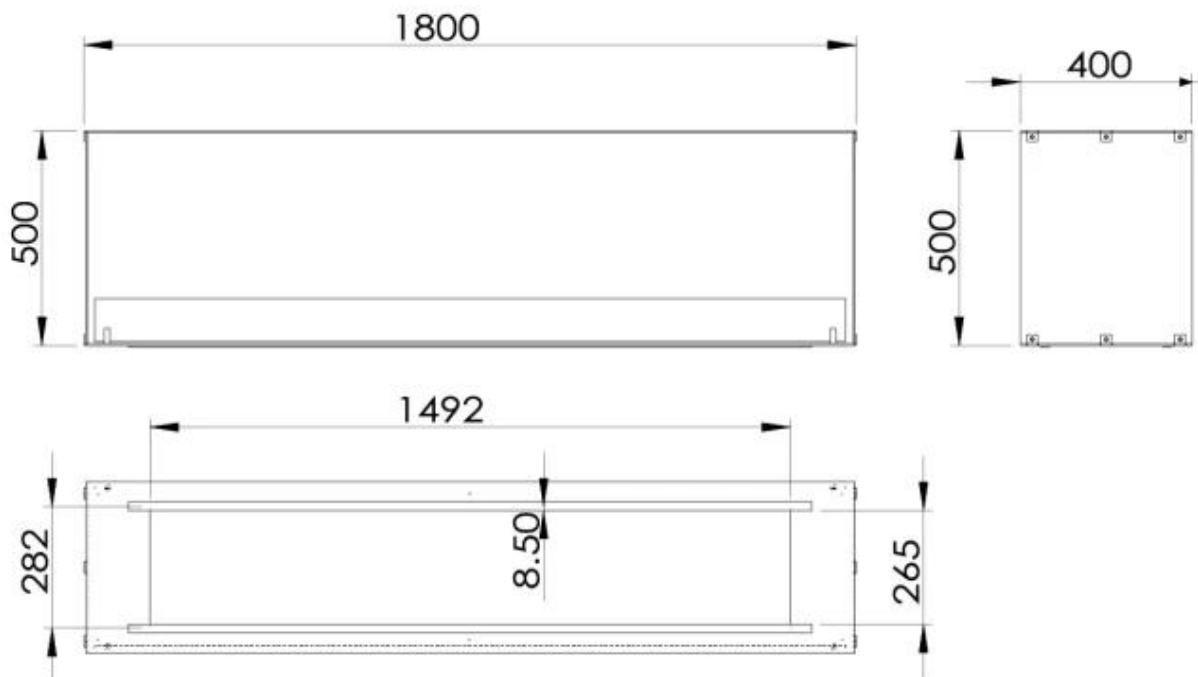

TECHNICAL SPECIFICATIONS

Burner - Features

Heat output (max)	13 kW
Heat output (max)	8,8 kW
Remote control	Yes (included)
Remote control	No
Requires electricity	No
Requires electricity	Yes
Adjustable flame	Yes
Control	Remote Control
Control	Automatic
Control	Manual
Minimum room size	130 m ³
Minimum room size	160 m ³
Capacity	26.8 Litres
Capacity	8.6 Litres
Capacity	8 Litres
Flame length	130 cm
Flame length	120 cm

Type

Flue/chimney	Not Required
Recommended air change rate	1
Producttype	See-through Built-in Bioethanol Fireplace
Brand	Foco
Fuel	Bioethanol
Flame view	See-through
Use	Indoor
Warranty	2 years

Size

Length/Width	180 cm
Height	50 cm
Depth	40 cm

Appearance

Materials	Steel
-----------	-------

Steel thickness	4 mm
Colour	Black
Glas included	Yes

Foco Two 1800 - Automatic Burner

Foco Two 1800 - Manual Burner