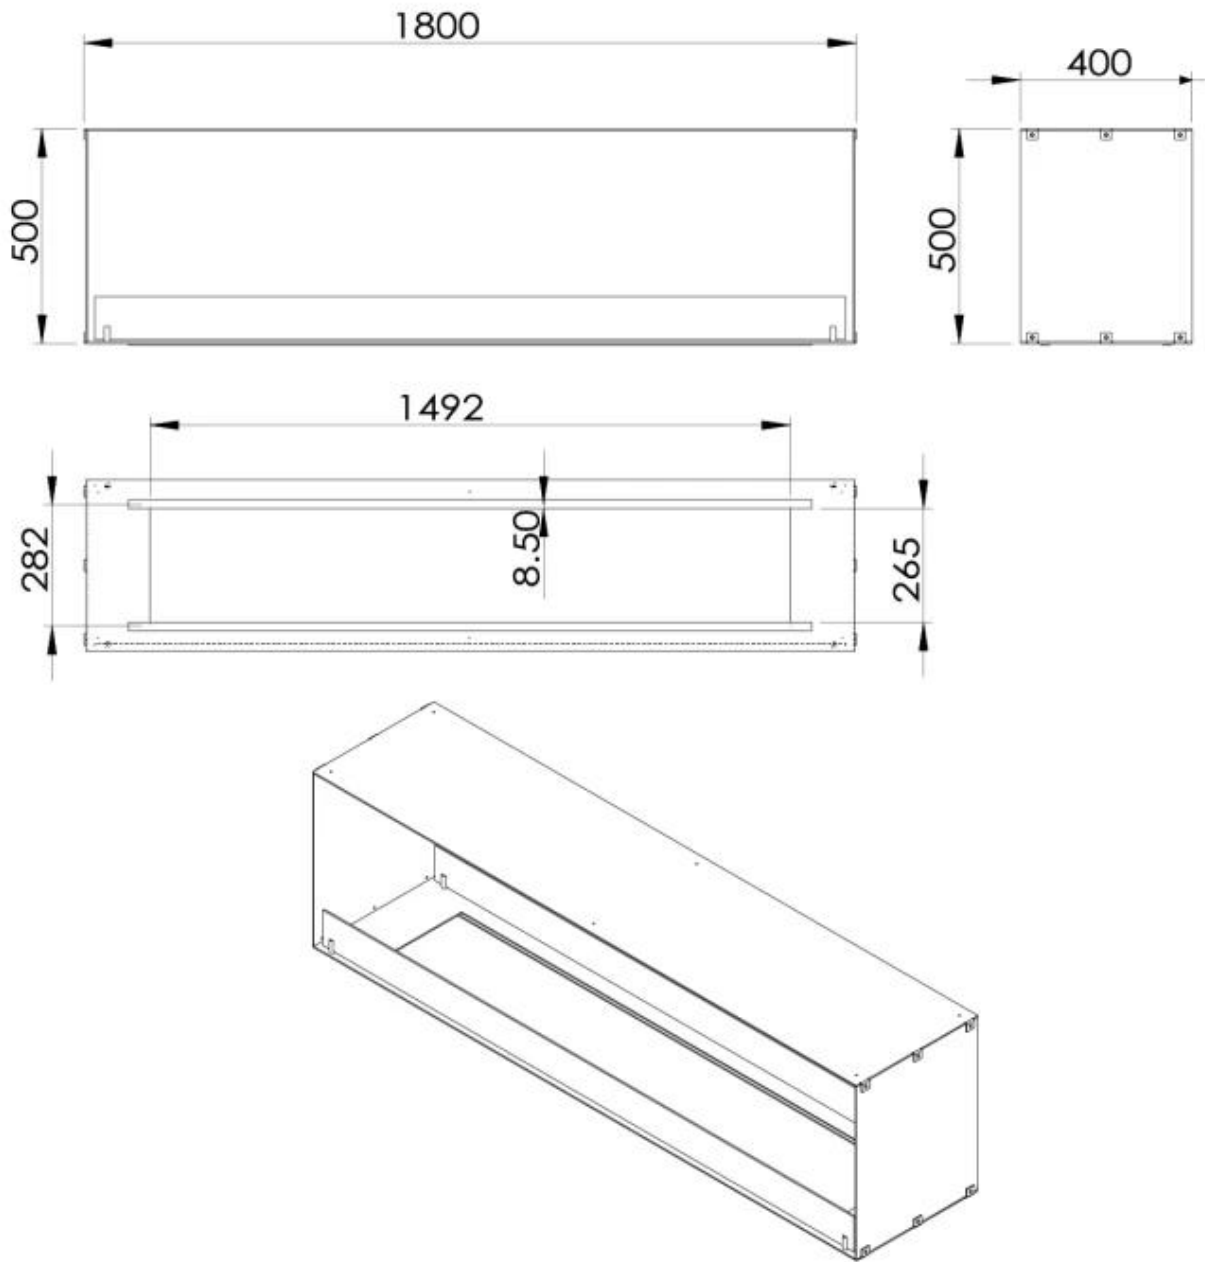

Burner - Features

Heat output (max)	13 kW
Heat output (max)	8,8 kW
Remote control	Yes (included)
Remote control	No
Requires electricity	No
Requires electricity	Yes
Control	Remote Control
Control	Automatic
Control	Manual
Adjustable flame	Yes
Minimum room size	130 m ³
Minimum room size	160 m ³
Capacity	26.8 Litres
Capacity	8.6 Litres
Capacity	8 Litres
Flame length	130 cm
Flame length	120 cm

Size

Depth	40 cm
Height	50 cm
Length/Width	180 cm

Appearance

Steel thickness	4 mm
-----------------	------

Materials	Steel
Colour	Black
Glas included	Yes

Foco Two 1800 - Automatic Burner

Foco Two 1800 - Manual Burner