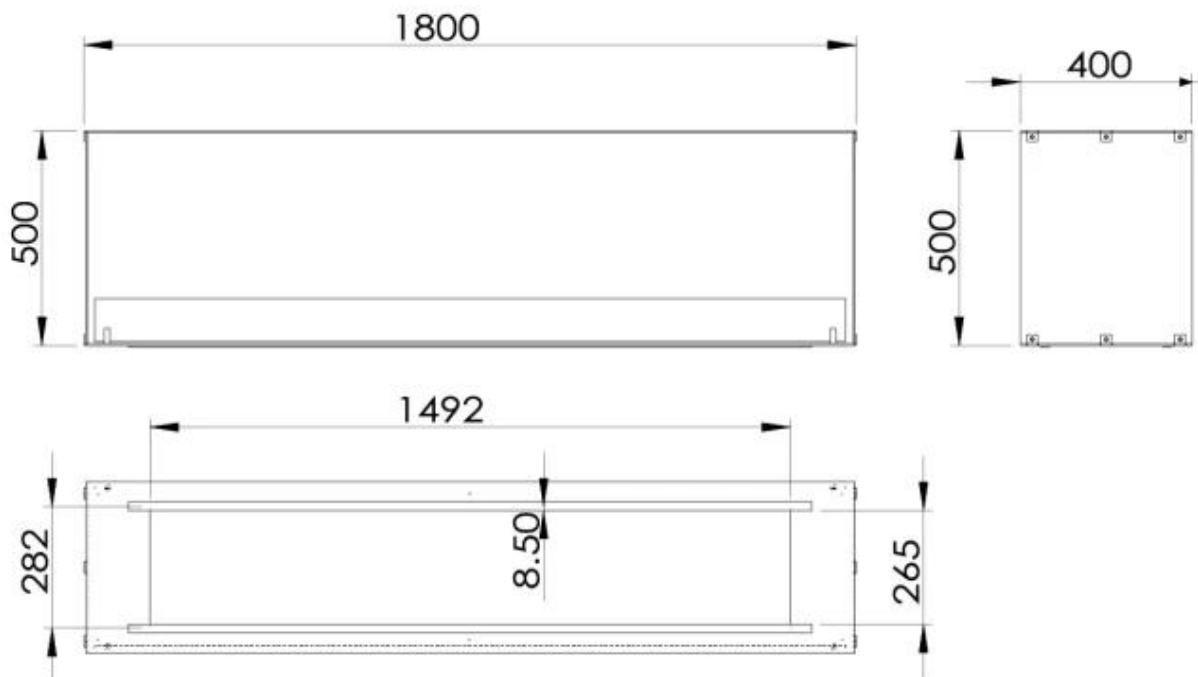

TECHNICAL SPECIFICATIONS

Burner - Features

Control	Manual
Control	Remote Control
Control	Automatic
Minimum room size	130 m ³
Minimum room size	160 m ³
Adjustable flame	Yes
Flame length	130 cm
Flame length	120 cm
Remote control	Yes (included)
Remote control	No
Capacity	26.8 Litres
Capacity	8.6 Litres
Capacity	8 Litres
Power Requirements	No
Power Requirements	Yes
Heat output (max)	13 kW
Heat output (max)	8,8 kW

Size

Length/Width	180 cm
Height	50 cm
Depth	40 cm

Foco Two 1800 - Automatic Burner

Foco Two 1800 - Manual Burner