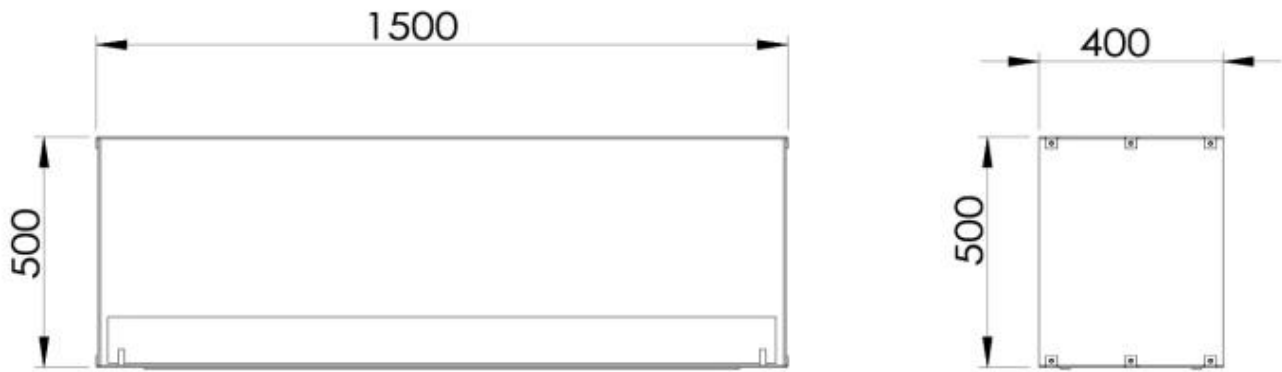

Foco Two 1500 - Automatic Burner