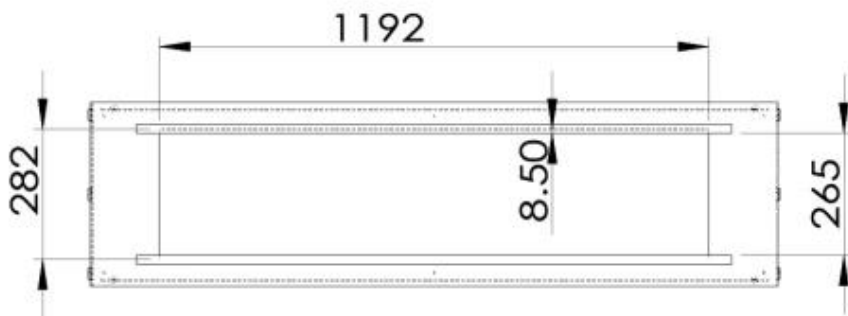

Foco Two 1500 - Automatic Burner