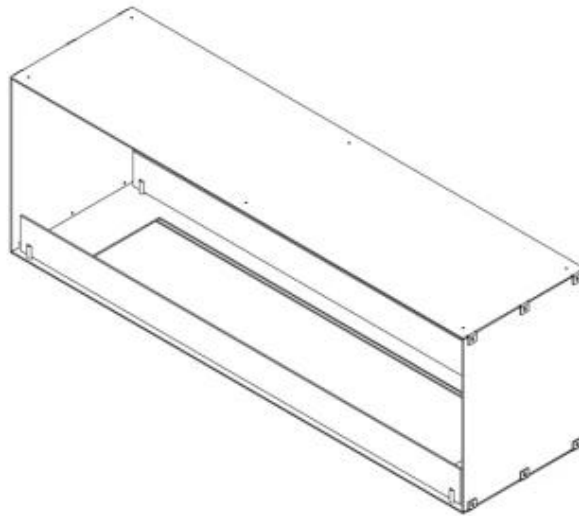

Foco Two 1500 - Automatic Burner