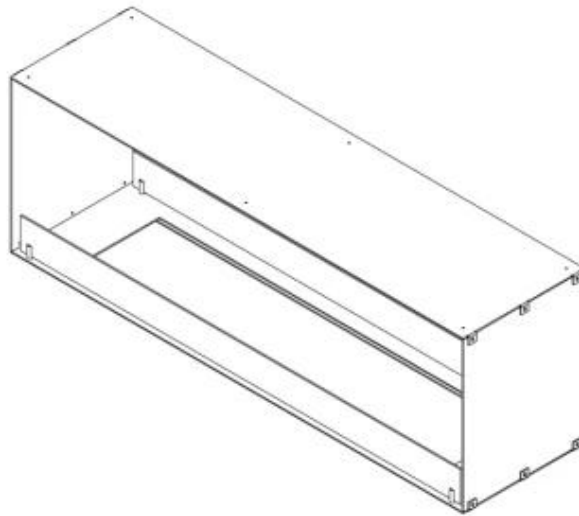

CACHFIRES

FOCO TWO 1500

BIO-30-151

Foco Two 1500 is a 150 cm wide, two-sided built-in bioethanol fireplace that allows viewing of flames from both sides, making it perfect for partition walls and TV setups. This fireplace is part of the Foco series, known for affordable built-in bioethanol fireplaces. It offers a choice between a manual or automatic burner, allowing customisation of flame control and operation. Constructed from 4 mm powder-coated stainless steel, the Foco Two 1500 features a sleek design that highlights the beauty of the flames.

Type

Flue/chimney	Not Required
Producttype	See-through Built-in Bioethanol Fireplace
Brand	Foco
Fuel	Bioethanol
Flame view	See-through
Use	Indoor
Warranty	2 years

Size

Length/Width	150 cm
Height	50 cm
Depth	40 cm

Appearance

Materials	Steel
Steel thickness	4 mm
Colour	Black
Glas included	Yes

Foco Two 1500 - Automatic Burner

Foco Two 1500 - Manual Burner