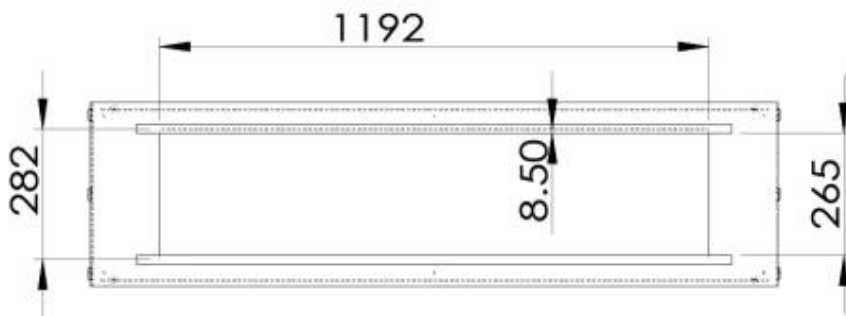

Foco Two 1500 - Automatic Burner