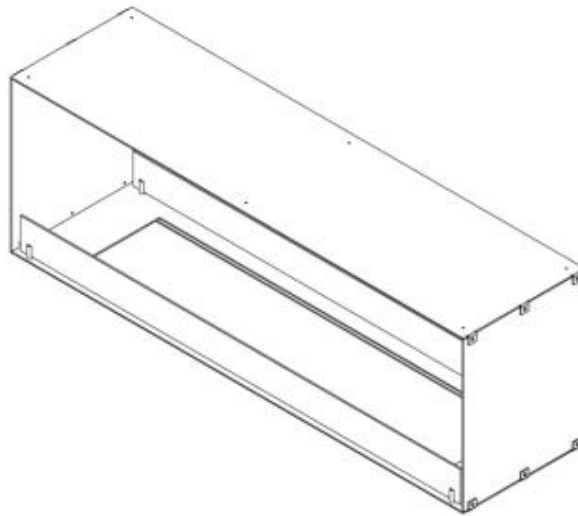

Foco Two 1500 - Automatic Burner