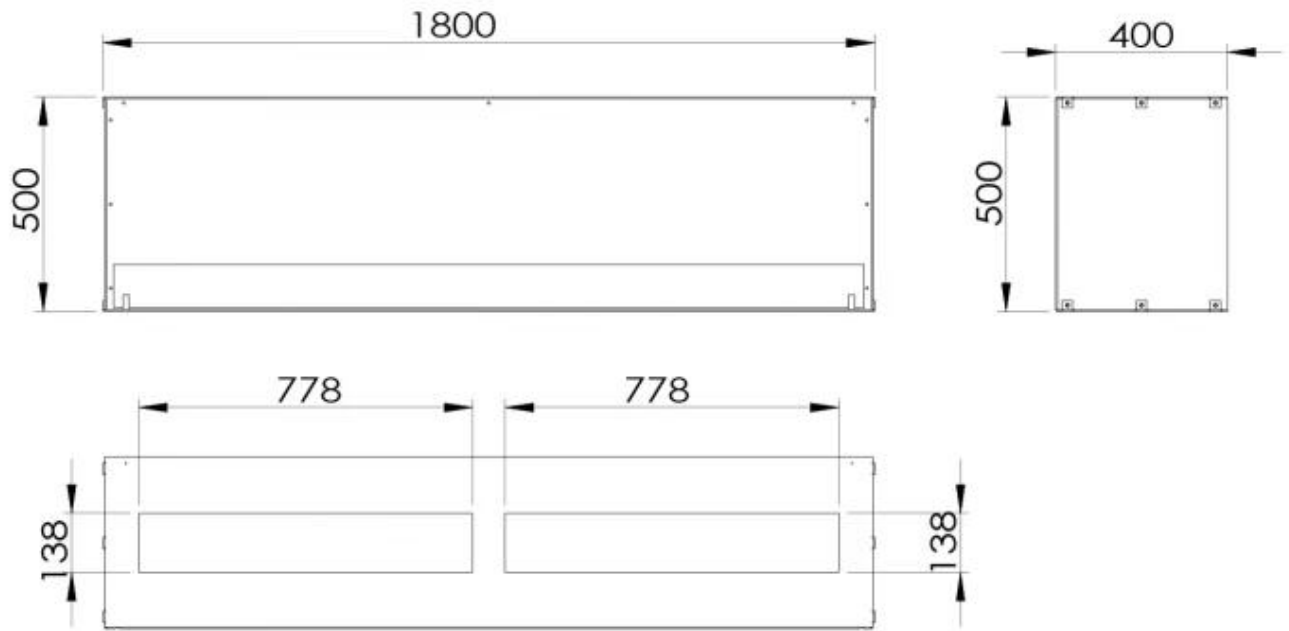

Foco One 1800 - Manual Burner