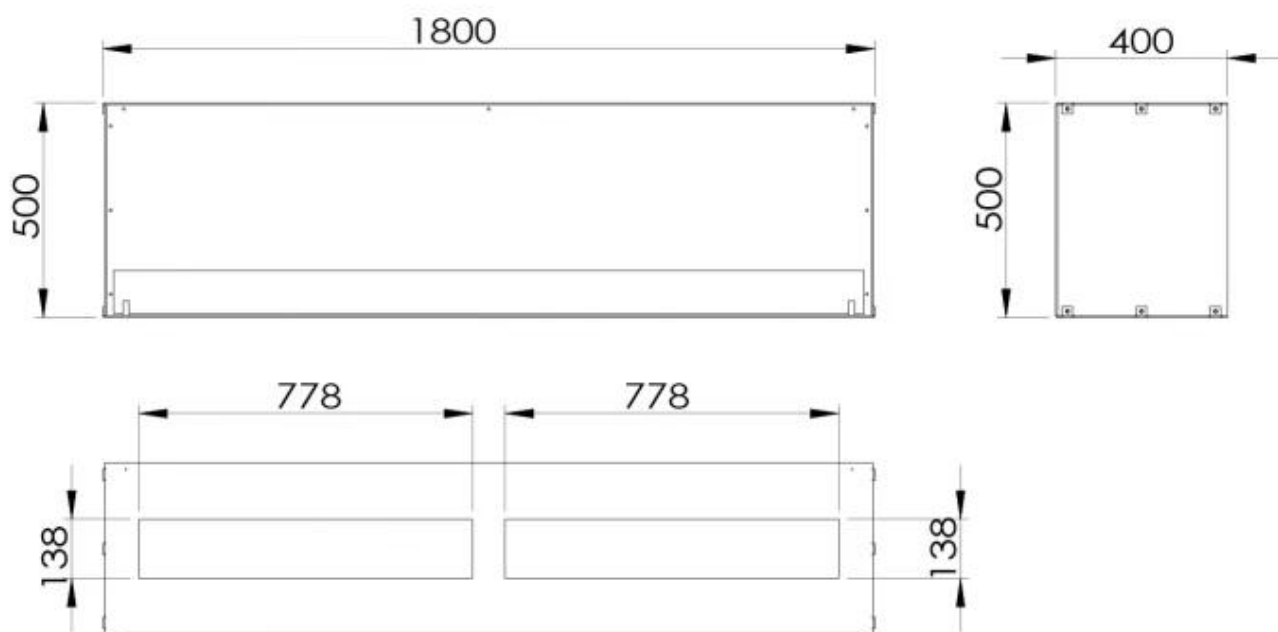

Depth	40 cm
Height	50 cm
Length/Width	180 cm

Foco One 1800 - Manual Burner

Foco One 1800 - Automatic Burner