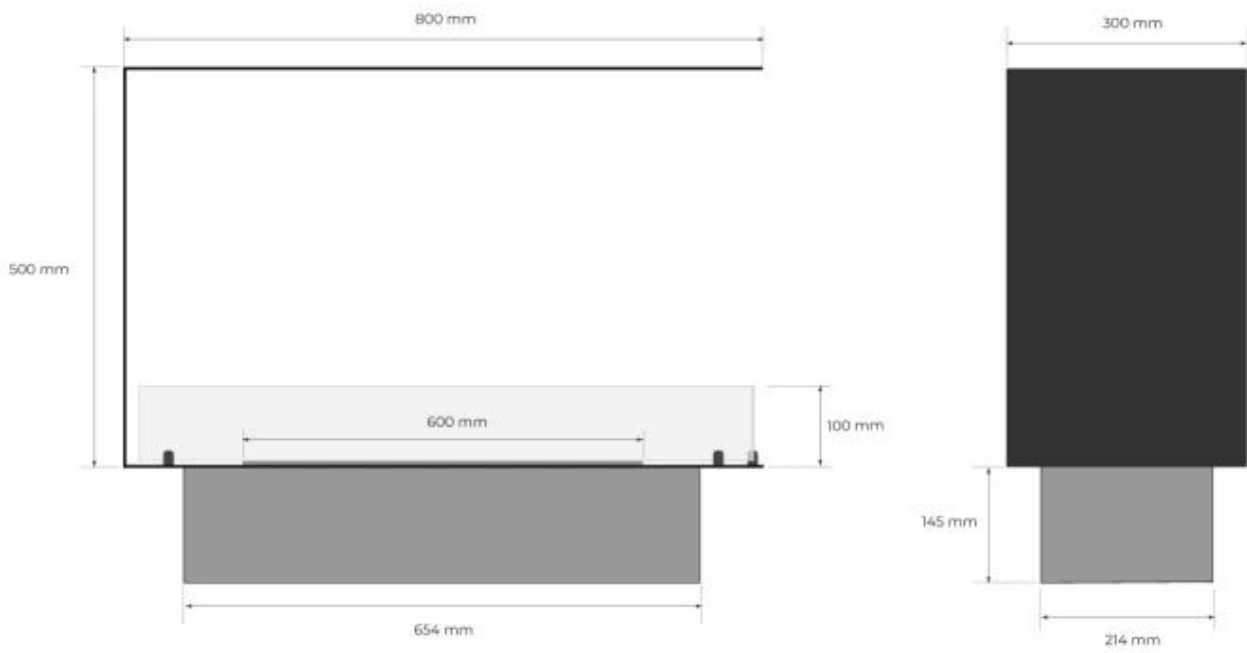

Foco Room Divider 800 Medium Planika PrimeFire 700