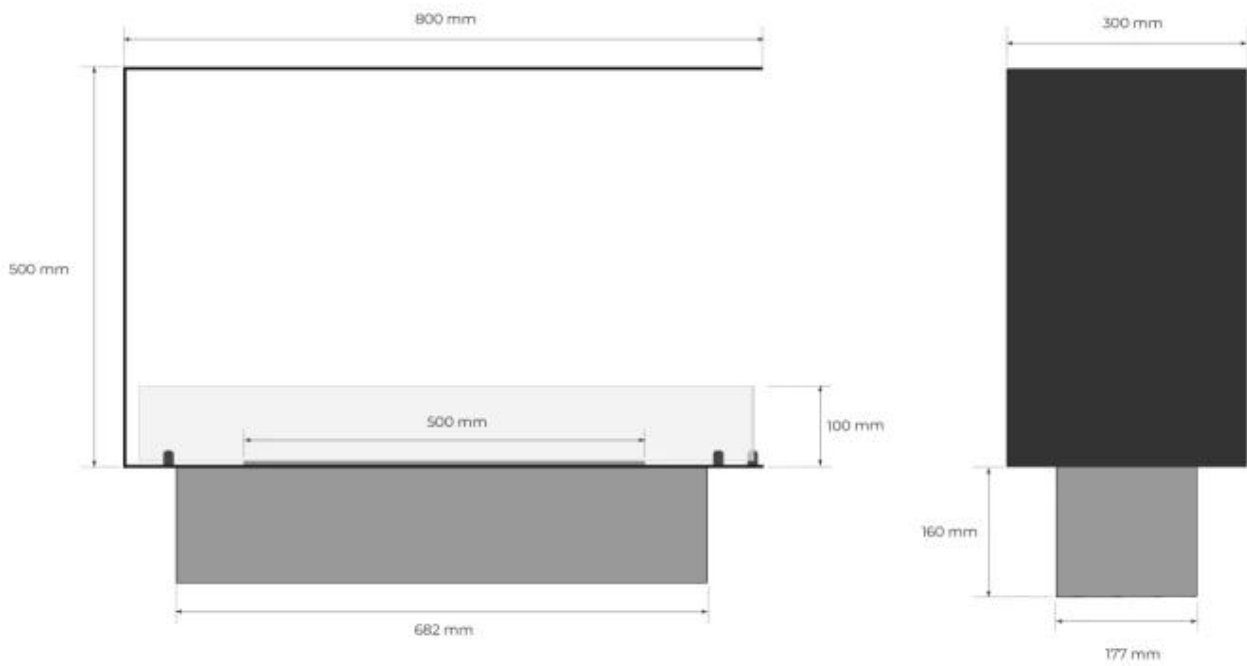

Foco Room Divider 800 Medium Decoflame F3 700