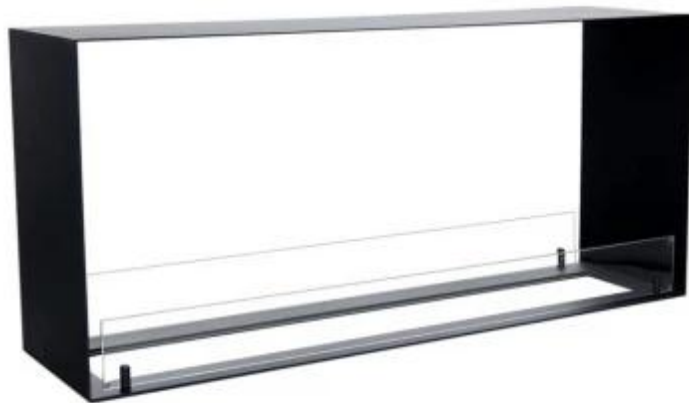

CACHFIRES

FOCO TWO 1100 MEDIUM - REMOTE CONTROLLED BURNER

BIO-30-140PF

Foco Two 1100 Medium is a two-sided built-in bioethanol fireplace, 110 cm wide, perfect for viewing flames from both sides. This model features a DecoFlame F3 920 automatic burner, which can be controlled via remote and offers additional safety features. With a depth of 30 cm, it's ideal for standard wall installations. The fireplace is crafted from 4 mm powder-coated stainless steel and includes tempered glass to stabilise the flames and shield them from wind and drafts.

TECHNICAL SPECIFICATIONS

Burner - Features

Requires electricity	Yes
Adjustable flame	Yes
Burner type	DecoFlame F3
Burn time	31 hours
Burn time	10 hours
Capacity	17.2 Litres
Capacity	5.5 Litres
Control	Control Panel
Control	Remote Control
Minimum room size	70 m ³
Heat output (max)	7 kW
Remote control	Yes (included)

Type

Flue/chimney	Not Required
Producttype	See-through Built-in Bioethanol Fireplace
Brand	Foco
Fuel	Bioethanol
Flame view	See-through
Use	Indoor
Warranty	2 years

Appearance

Materials	Steel
Steel thickness	4 mm
Colour	Black
Glas included	Yes

Size

Length/Width	110 cm
Height	50 cm
Depth	30 cm

Automatic burner 1000

PrimeFire 1000