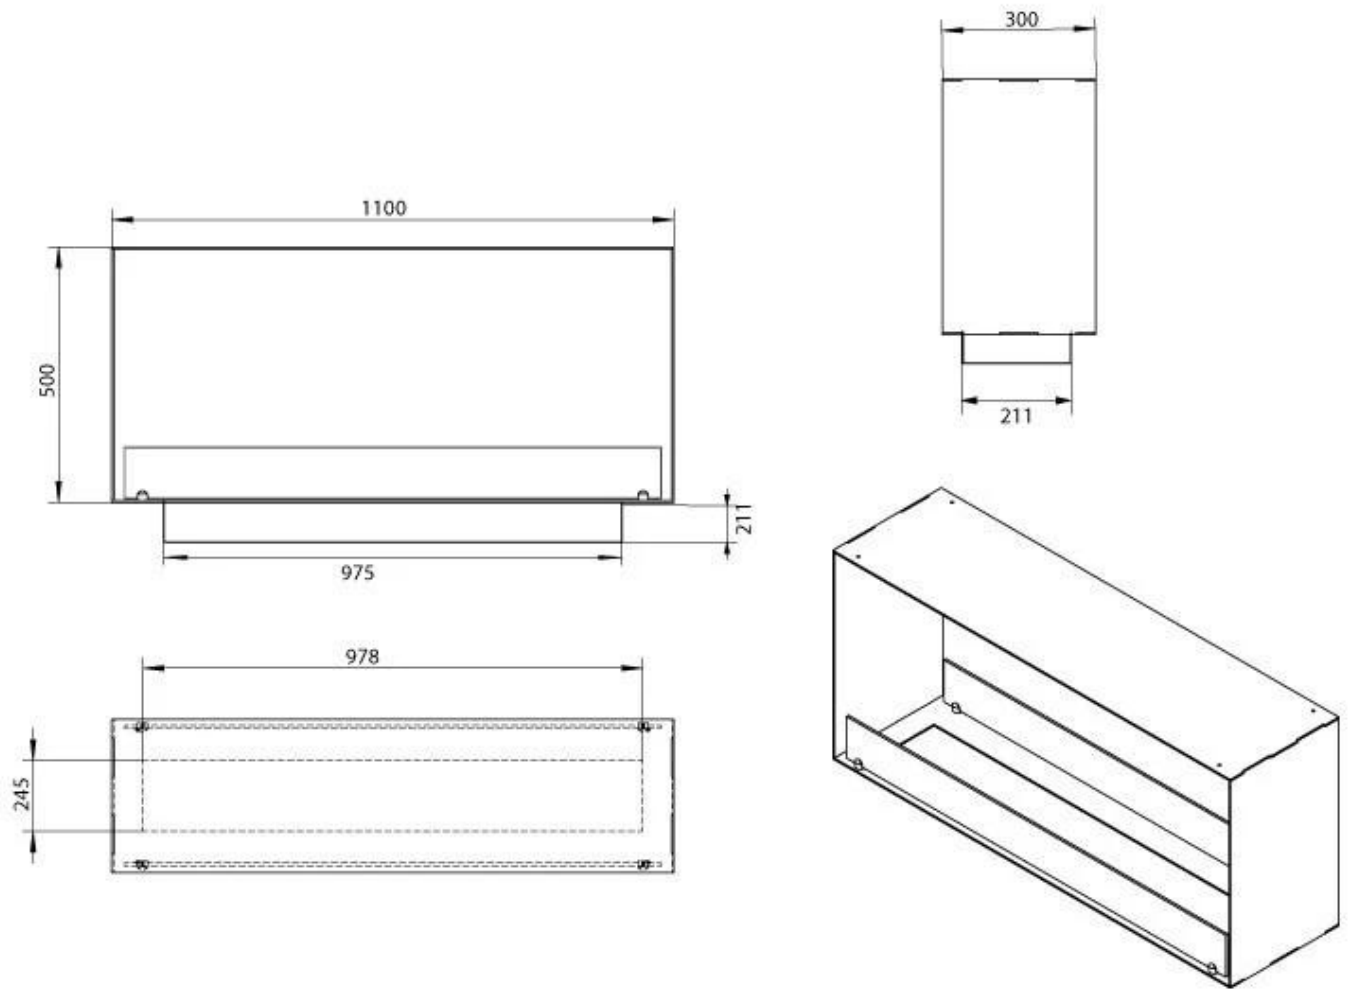

Automatic burner 1000