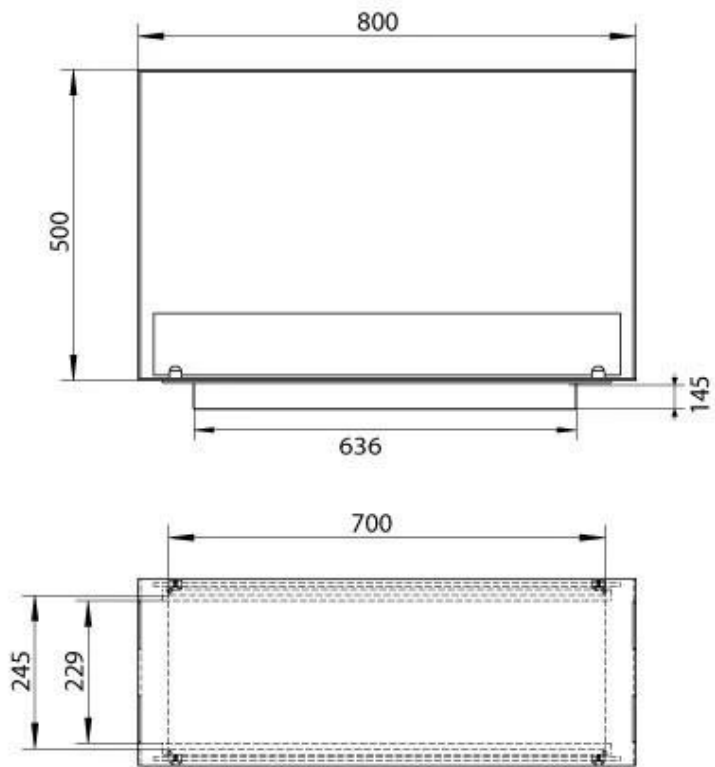

PrimeFire 700