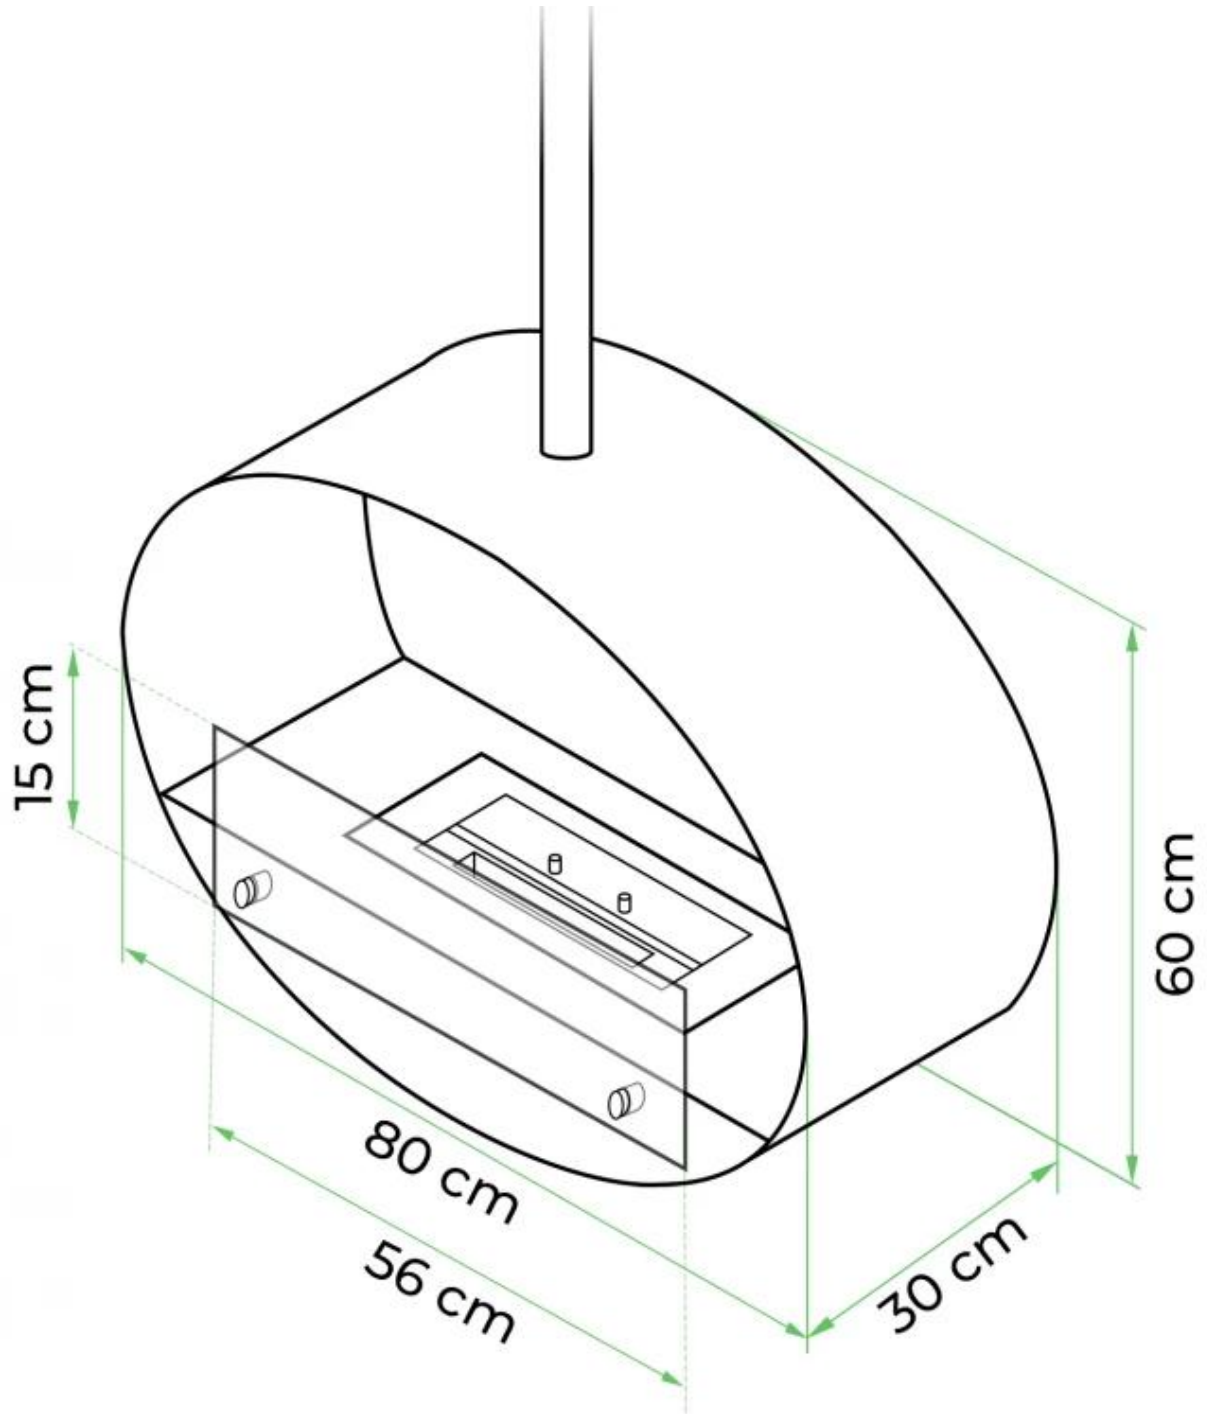

CACHFIRES

HALIFAX STEEL - 80 CM

BIO-40-108

Halifax is an oval ceiling-mounted bioethanol fireplace with an 80 cm width, made from 4 mm thick brushed steel for a sleek, raw finish. It features a 2-litre bioethanol burner, providing up to 7 hours of burn time per fill. A safety glass shield protects the flames from drafts. The fireplace is easily mounted to the ceiling with the included bracket and rod, which can be extended as needed. Ideal for rooms of at least 45 m³, it requires no chimney.

TECHNICAL SPECIFICATIONS

Burner

Minimum room size	45 m ³
Requires electricity	No
Burn time	7 hours
Adjustable flame	Yes
Control	Manual
Heat output (max)	2 kW
Capacity	2 Litres
Flue/chimney	Not Required
Remote control	No
Flame length	21 cm
Fuel	Bioethanol
Usage	0.3 L/h

Type

Producttype	Ceiling-mounted bioethanol Fireplace
Brand	ScandiFlames
Use	Indoor
Warranty	2 years

Appearance

Materials	Steel
Colour	Steel
Glas included	Yes

Size

Length/Width	80 cm
Height	160 cm
Depth	30 cm