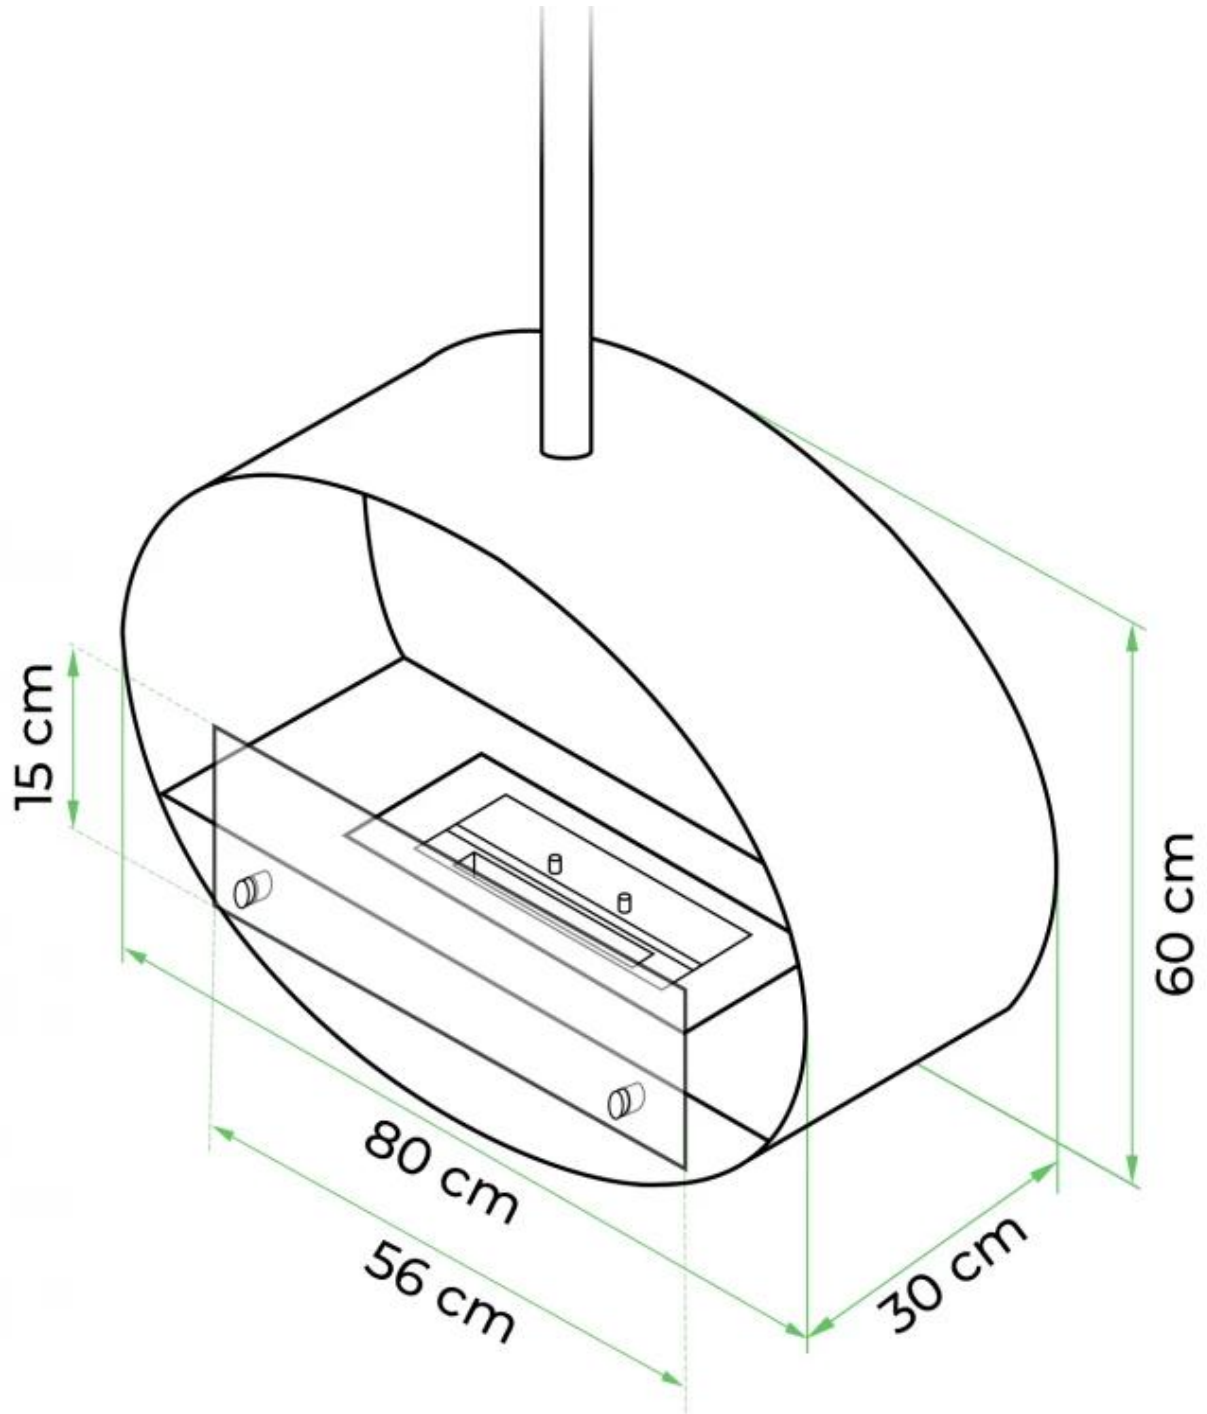

## HALIFAX STEEL - 80 CM

BIO-40-108

Halifax is an oval ceiling-mounted bioethanol fireplace with an 80 cm width, made from 4 mm thick brushed steel for a sleek, raw finish. It features a 2-litre bioethanol burner, providing up to 7 hours of burn time per fill. A safety glass shield protects the flames from drafts. The fireplace is easily mounted to the ceiling with the included bracket and rod, which can be extended as needed. Ideal for rooms of at least 45 m<sup>3</sup>, it requires no chimney.

#### Burner

Flue/chimney	Not Required
Remote control	No
Flame length	21 cm
Minimum room size	45 m <sup>3</sup>
Requires electricity	No
Burn time	7 hours
Adjustable flame	Yes
Control	Manual
Usage	0.3 L/h
Heat output (max)	2 kW
Capacity	2 Litres
Fuel	Bioethanol

#### Size

Depth	30 cm
Length/Width	80 cm
Height	160 cm

CACHFIRES