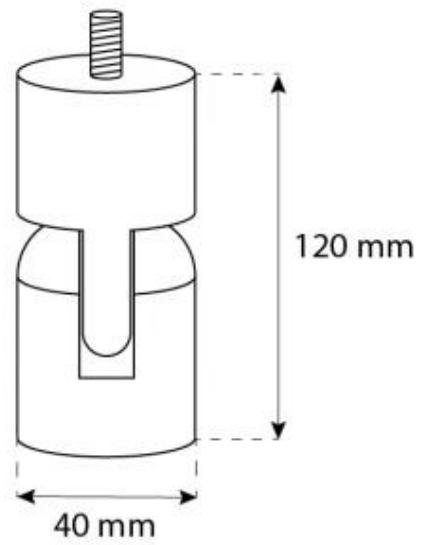

## HALIFAX STEEL - 80 CM

BIO-40-108

Halifax is an oval ceiling-mounted bioethanol fireplace with an 80 cm width, made from 4 mm thick brushed steel for a sleek, raw finish. It features a 2-litre bioethanol burner, providing up to 7 hours of burn time per fill. A safety glass shield protects the flames from drafts. The fireplace is easily mounted to the ceiling with the included bracket and rod, which can be extended as needed. Ideal for rooms of at least 45 m<sup>3</sup>, it requires no chimney.

#### Burner

Flue/chimney	Not Required
Remote control	No
Flame length	21 cm
Minimum room size	45 m <sup>3</sup>
Requires electricity	No
Burn time	7 hours
Adjustable flame	Yes
Control	Manual
Usage	0.3 L/h
Heat output (max)	2 kW
Capacity	2 Litres
Fuel	Bioethanol

#### Size

Depth	30 cm
Length/Width	80 cm
Height	160 cm

CACHFIRES