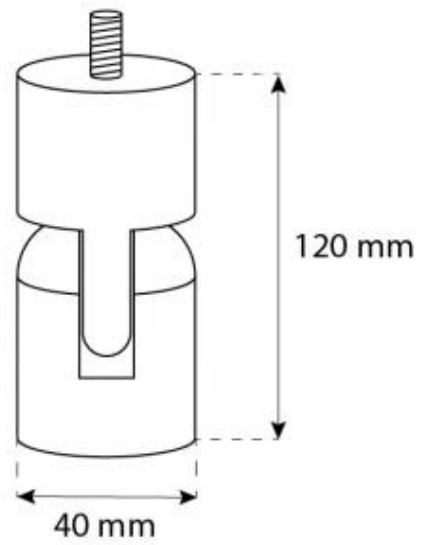

CACHFIRES

HALIFAX STEEL - 80 CM

BIO-40-108

Halifax is an oval ceiling-mounted bioethanol fireplace with an 80 cm width, made from 4 mm thick brushed steel for a sleek, raw finish. It features a 2-litre bioethanol burner, providing up to 7 hours of burn time per fill. A safety glass shield protects the flames from drafts. The fireplace is easily mounted to the ceiling with the included bracket and rod, which can be extended as needed. Ideal for rooms of at least 45 m³, it requires no chimney.

TECHNICAL SPECIFICATIONS

Burner

Minimum room size	45 m ³
Requires electricity	No
Burn time	7 hours
Adjustable flame	Yes
Control	Manual
Heat output (max)	2 kW
Capacity	2 Litres
Flue/chimney	Not Required
Remote control	No
Flame length	21 cm
Fuel	Bioethanol
Usage	0.3 L/h

Type

Producttype	Ceiling-mounted bioethanol Fireplace
Brand	ScandiFlames
Use	Indoor
Warranty	2 years

Appearance

Materials	Steel
Colour	Steel
Glas included	Yes

Size

Length/Width	80 cm
Height	160 cm
Depth	30 cm