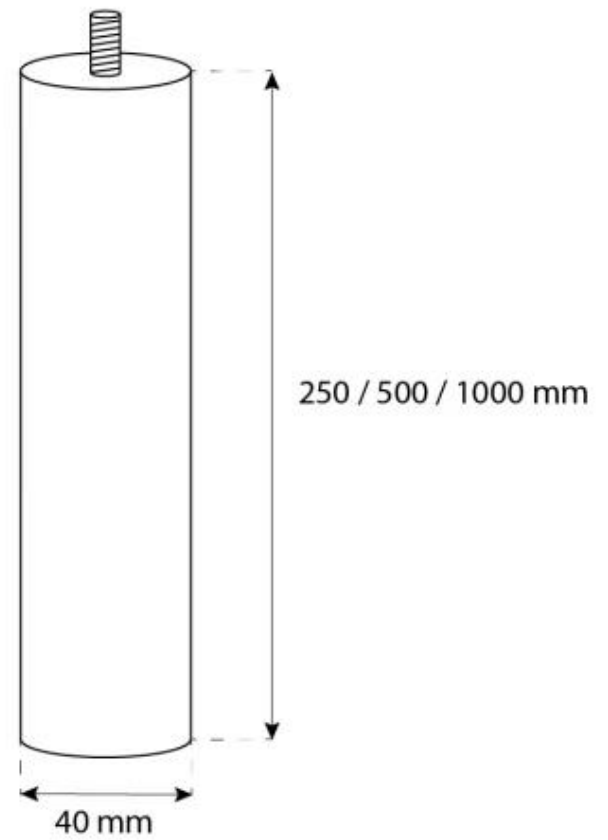

CACHFIRES

HALIFAX STEEL - 80 CM

BIO-40-108

Halifax is an oval ceiling-mounted bioethanol fireplace with an 80 cm width, made from 4 mm thick brushed steel for a sleek, raw finish. It features a 2-litre bioethanol burner, providing up to 7 hours of burn time per fill. A safety glass shield protects the flames from drafts. The fireplace is easily mounted to the ceiling with the included bracket and rod, which can be extended as needed. Ideal for rooms of at least 45 m³, it requires no chimney.

TECHNICAL SPECIFICATIONS

Burner

Minimum room size	45 m ³
Requires electricity	No
Burn time	7 hours
Adjustable flame	Yes
Control	Manual
Heat output (max)	2 kW
Capacity	2 Litres
Flue/chimney	Not Required
Remote control	No
Flame length	21 cm
Fuel	Bioethanol
Usage	0.3 L/h

Type

Producttype	Ceiling-mounted bioethanol Fireplace
Brand	ScandiFlames
Use	Indoor
Warranty	2 years

Appearance

Materials	Steel
Colour	Steel
Glas included	Yes

Size

Length/Width	80 cm
Height	160 cm
Depth	30 cm