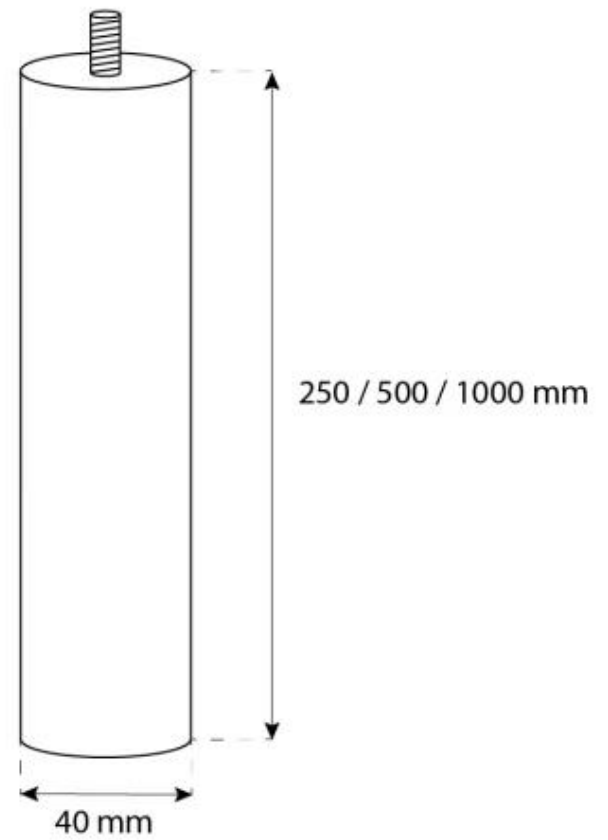

## HALIFAX STEEL - 80 CM

BIO-40-108

Halifax is an oval ceiling-mounted bioethanol fireplace with an 80 cm width, made from 4 mm thick brushed steel for a sleek, raw finish. It features a 2-litre bioethanol burner, providing up to 7 hours of burn time per fill. A safety glass shield protects the flames from drafts. The fireplace is easily mounted to the ceiling with the included bracket and rod, which can be extended as needed. Ideal for rooms of at least 45 m<sup>3</sup>, it requires no chimney.

#### Burner

Flue/chimney	Not Required
Remote control	No
Flame length	21 cm
Minimum room size	45 m <sup>3</sup>
Requires electricity	No
Burn time	7 hours
Adjustable flame	Yes
Control	Manual
Usage	0.3 L/h
Heat output (max)	2 kW
Capacity	2 Litres
Fuel	Bioethanol

#### Size

Depth	30 cm
Length/Width	80 cm
Height	160 cm

CACHFIRES