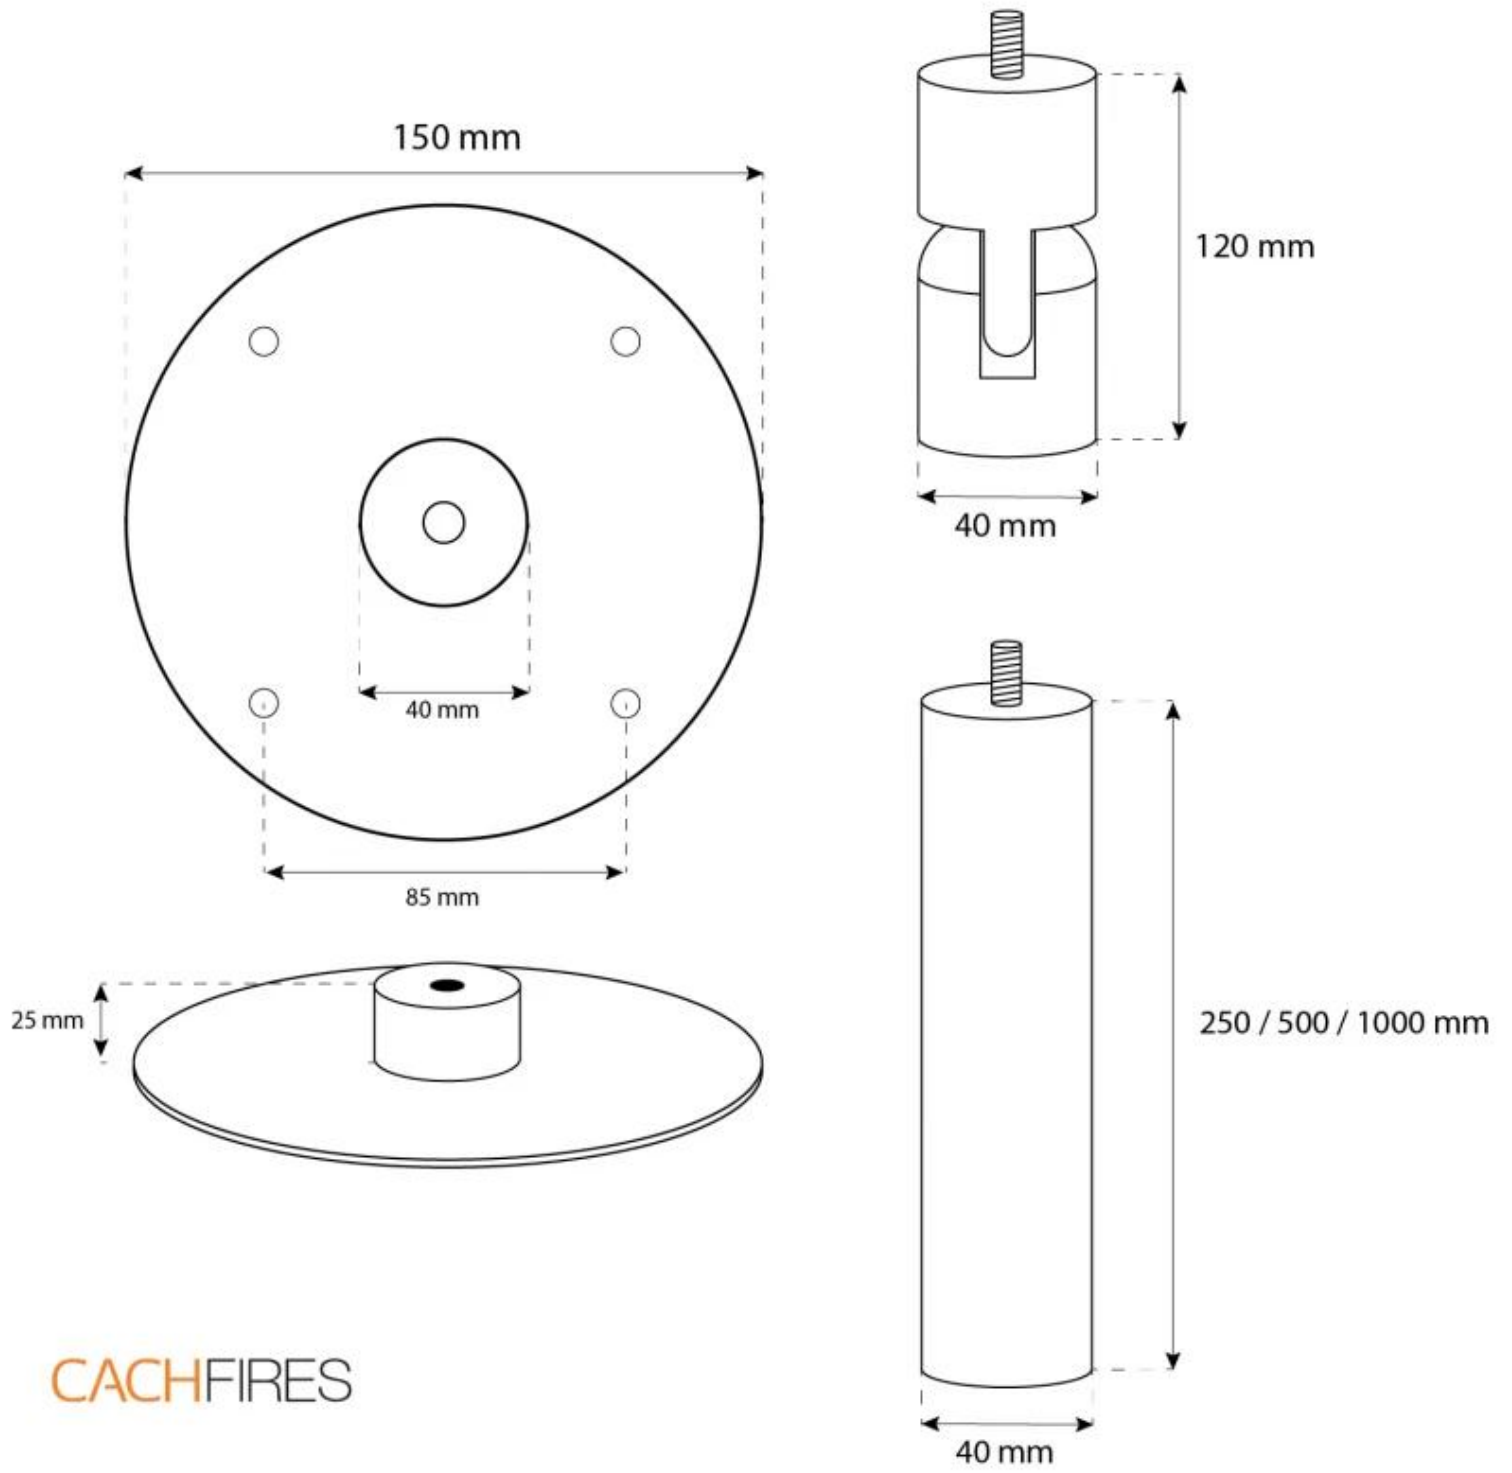

## HALIFAX BLACK - 80 CM

BIO-40-107

Halifax is an elegant oval ceiling-mounted bioethanol fireplace with a width of 80 cm, featuring a 2-liter burner providing up to 7 hours of burn time per fill. Crafted from 4 mm thick powder-coated black steel, this suspended oval fireplace offers a sophisticated appearance. A safety glass in front of the flames protects against small drafts. Easy installation with the included bracket and ceiling rod, and the fireplace height can be adjusted.

#### Size

Length/Width	80 cm
Height	160 cm
Depth	30 cm

CACHFIRES