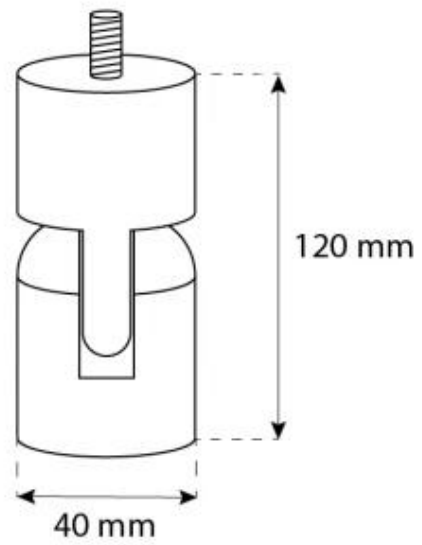

## HALIFAX STEEL - 60 CM

BIO-40-106

Halifax is a stylish, oval ceiling-mounted bioethanol fireplace with a 60 cm width, made from 4 mm thick brushed steel for a modern, industrial look. It features a 1.5-liter bioethanol burner, offering up to 6 hours of burn time per fill. A safety glass in front of the flames protects against drafts and gusts. The fireplace is easy to install with the included ceiling bracket and a 1-meter ceiling rod, extendable as needed. Ideal for creating a cosy atmosphere in rooms of at least 40 m<sup>3</sup>.

#### Size

Length/Width	60 cm
Height	140 cm
Depth	30 cm

CACHFIRES

CACHFIRES