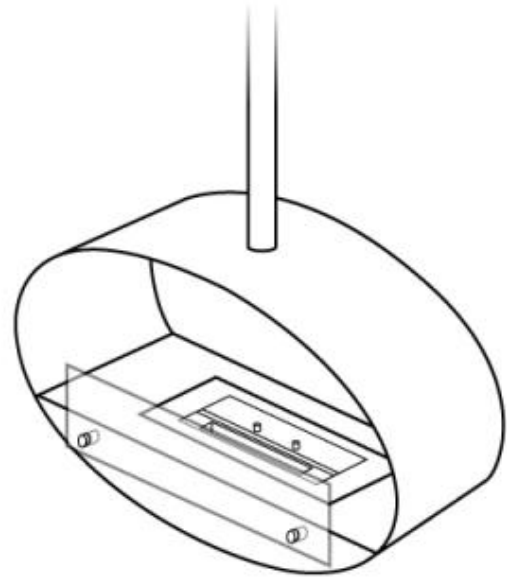

#### Dimensions & Weight

Length/Width	60 cm
Height	140 cm
Depth	30 cm

#### Installation Details

Flue/Chimney	Not Required
Power Requirements	Yes

CACHFIRES

CACHFIRES