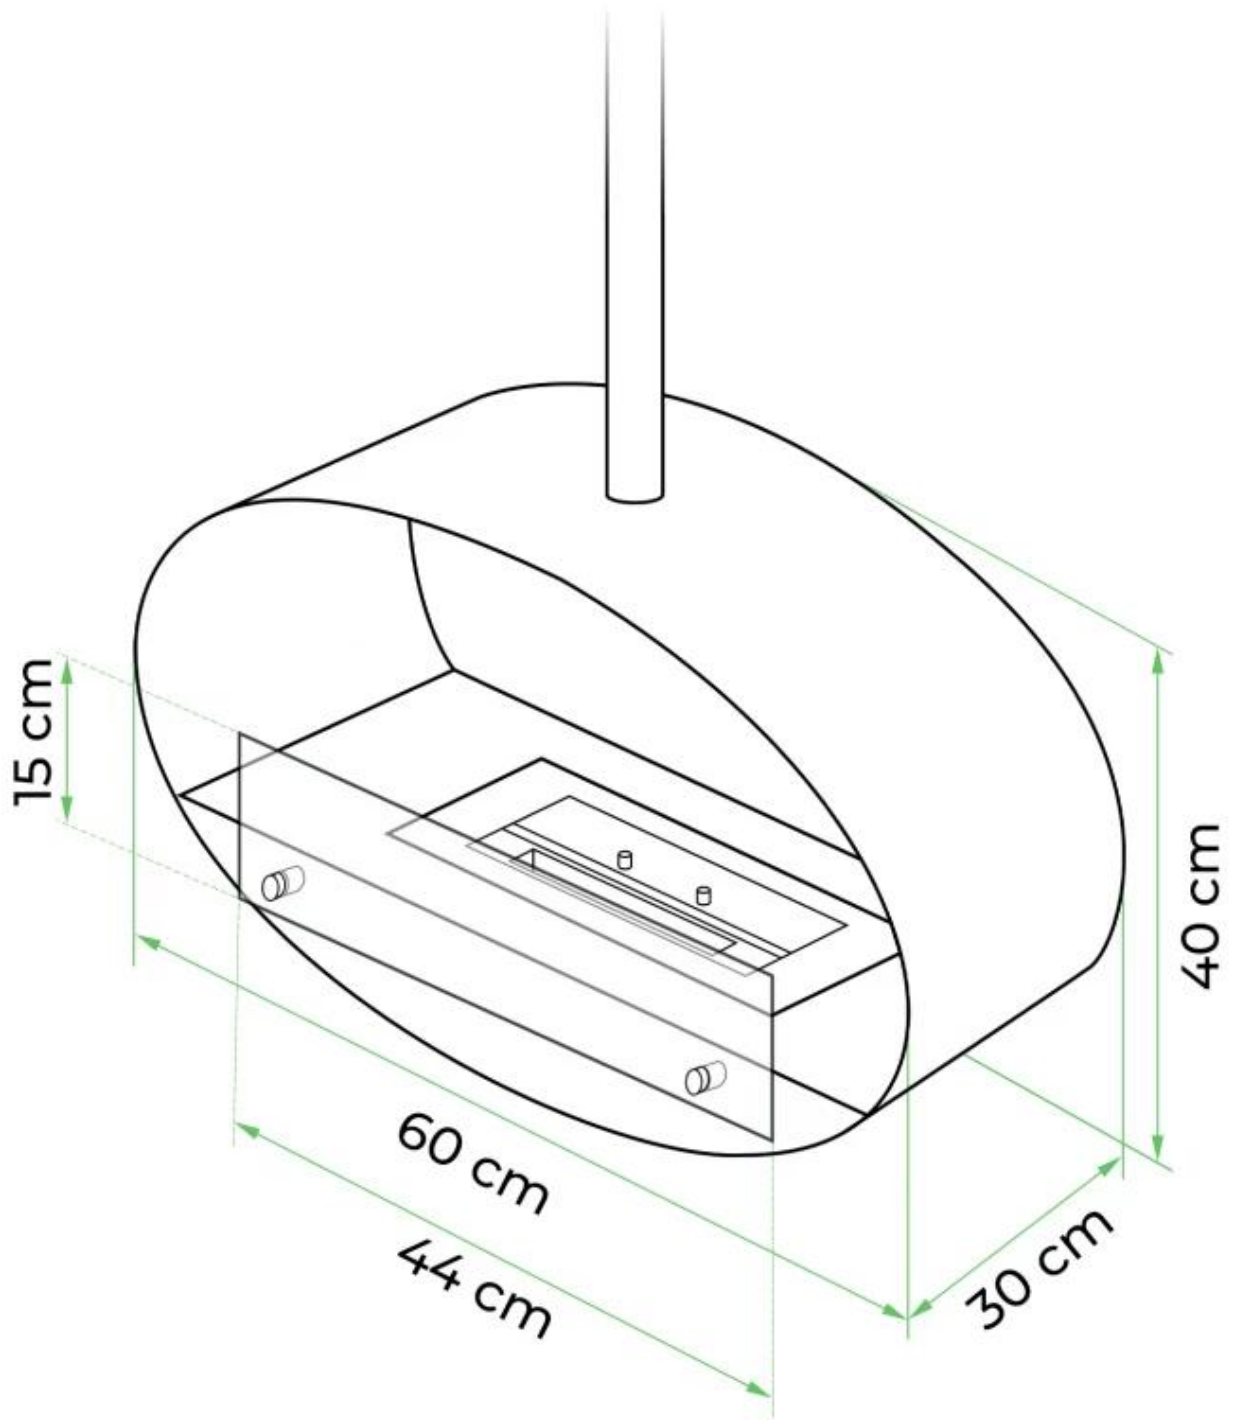

## HALIFAX STEEL - 60 CM

BIO-40-106

Halifax is a stylish, oval ceiling-mounted bioethanol fireplace with a 60 cm width, made from 4 mm thick brushed steel for a modern, industrial look. It features a 1.5-liter bioethanol burner, offering up to 6 hours of burn time per fill. A safety glass in front of the flames protects against drafts and gusts. The fireplace is easy to install with the included ceiling bracket and a 1-meter ceiling rod, extendable as needed. Ideal for creating a cosy atmosphere in rooms of at least 40 m<sup>3</sup>.

#### Size

Length/Width	60 cm
Height	140 cm
Depth	30 cm

CACHFIRES

CACHFIRES