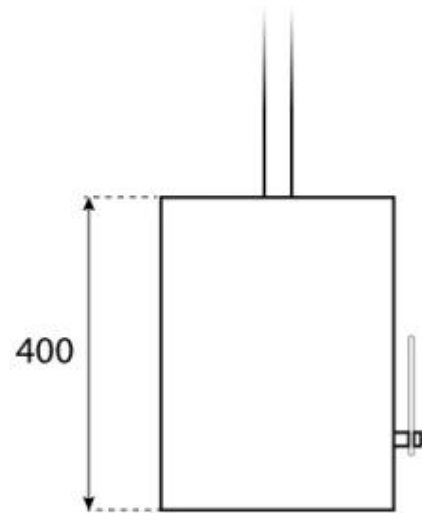

## HALIFAX STEEL - 60 CM

BIO-40-106

Halifax is a stylish, oval ceiling-mounted bioethanol fireplace with a 60 cm width, made from 4 mm thick brushed steel for a modern, industrial look. It features a 1.5-liter bioethanol burner, offering up to 6 hours of burn time per fill. A safety glass in front of the flames protects against drafts and gusts. The fireplace is easy to install with the included ceiling bracket and a 1-meter ceiling rod, extendable as needed. Ideal for creating a cosy atmosphere in rooms of at least 40 m<sup>3</sup>.

#### Size

Length/Width	60 cm
Height	140 cm
Depth	30 cm

CACHFIRES

CACHFIRES