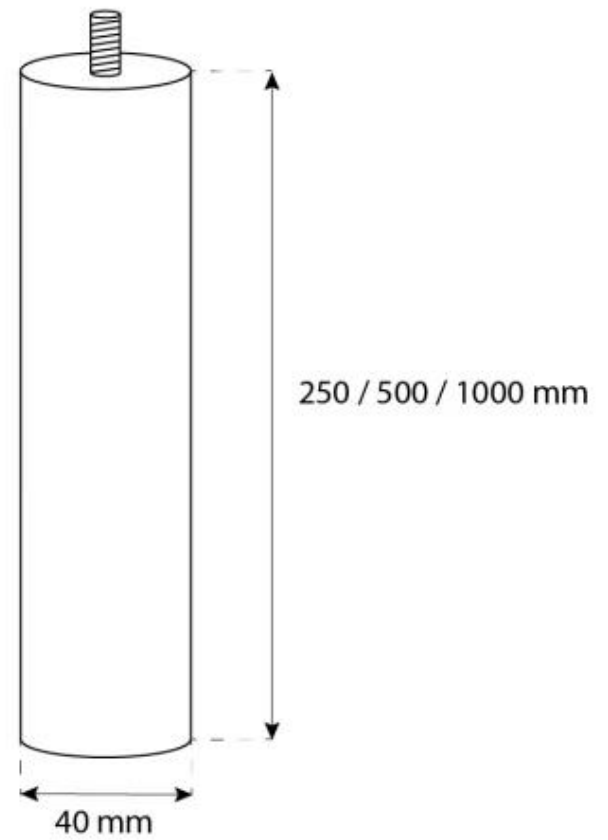

## HALIFAX STEEL - 60 CM

BIO-40-106

Halifax is a stylish, oval ceiling-mounted bioethanol fireplace with a 60 cm width, made from 4 mm thick brushed steel for a modern, industrial look. It features a 1.5-liter bioethanol burner, offering up to 6 hours of burn time per fill. A safety glass in front of the flames protects against drafts and gusts. The fireplace is easy to install with the included ceiling bracket and a 1-meter ceiling rod, extendable as needed. Ideal for creating a cosy atmosphere in rooms of at least 40 m<sup>3</sup>.

#### Size

Length/Width	60 cm
Height	140 cm
Depth	30 cm

CACHFIRES

CACHFIRES