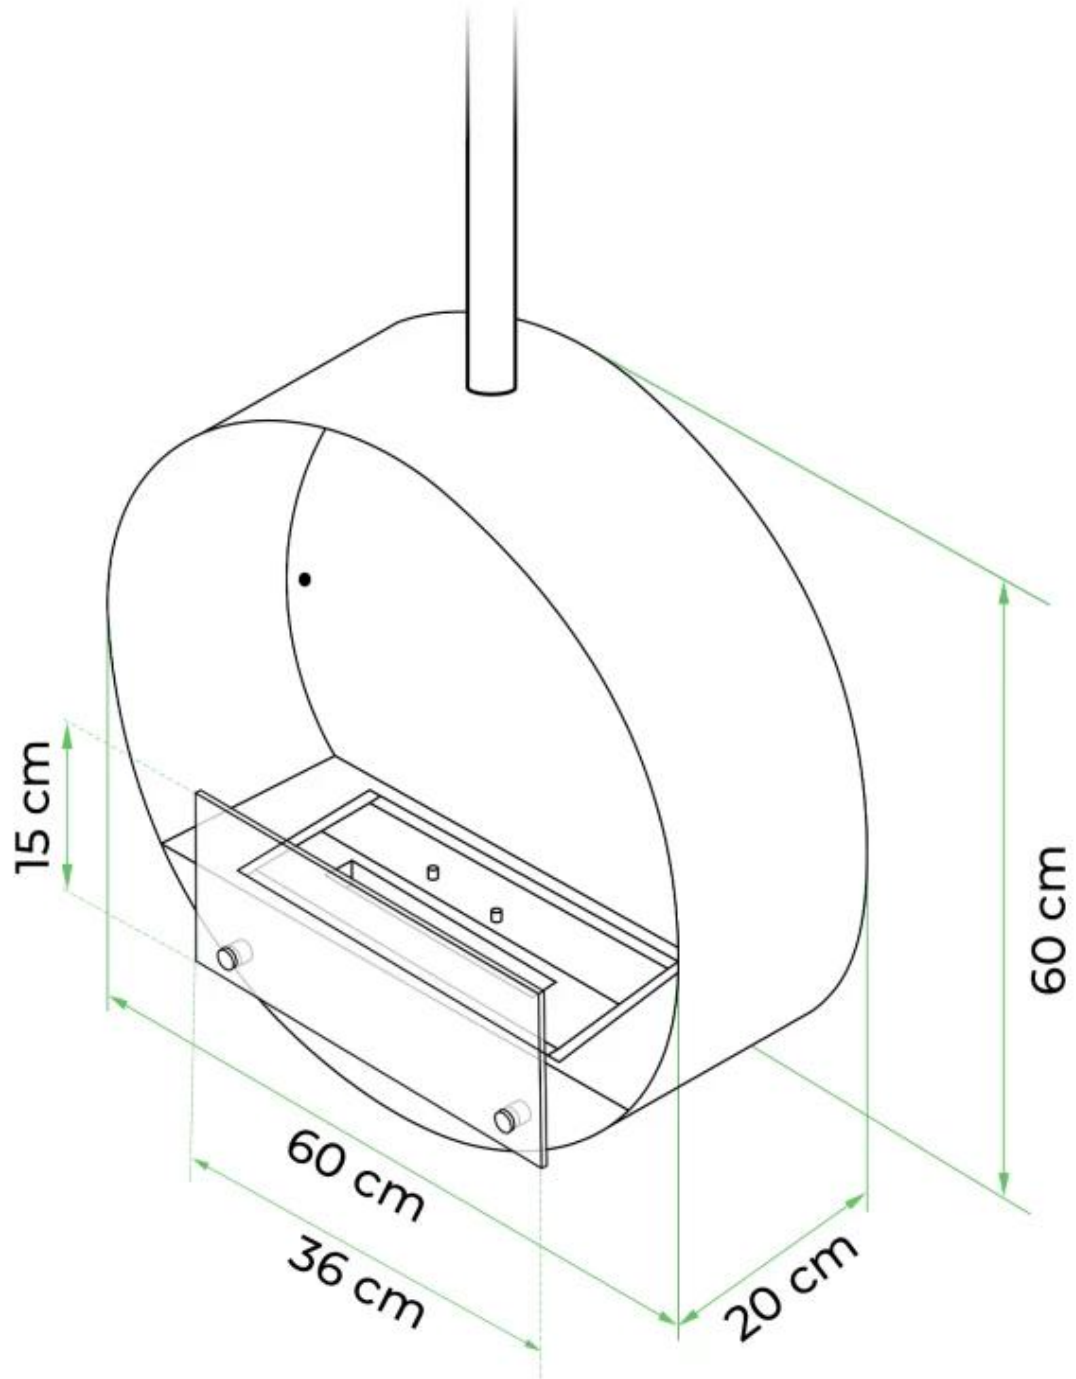

## OTTAWA STEEL - 60 CM

BIO-40-104

Ottawa is a sleek, round ceiling-mounted bioethanol fireplace with a 60 cm diameter, made from 4 mm thick brushed steel for a raw and modern look. It features a 1.5-liter bioethanol burner, offering up to 6 hours of burn time per fill. The fireplace has an adjustable flame and requires no chimney, making installation easy with the included ceiling bracket and a 1-meter ceiling rod, extendable as needed. Ideal for creating a cosy atmosphere in rooms of at least 40 m<sup>3</sup>.

#### Size

Length/Width	60 cm
Height	160 cm
Depth	20 cm
Diameter	60 cm

CACHFIRES