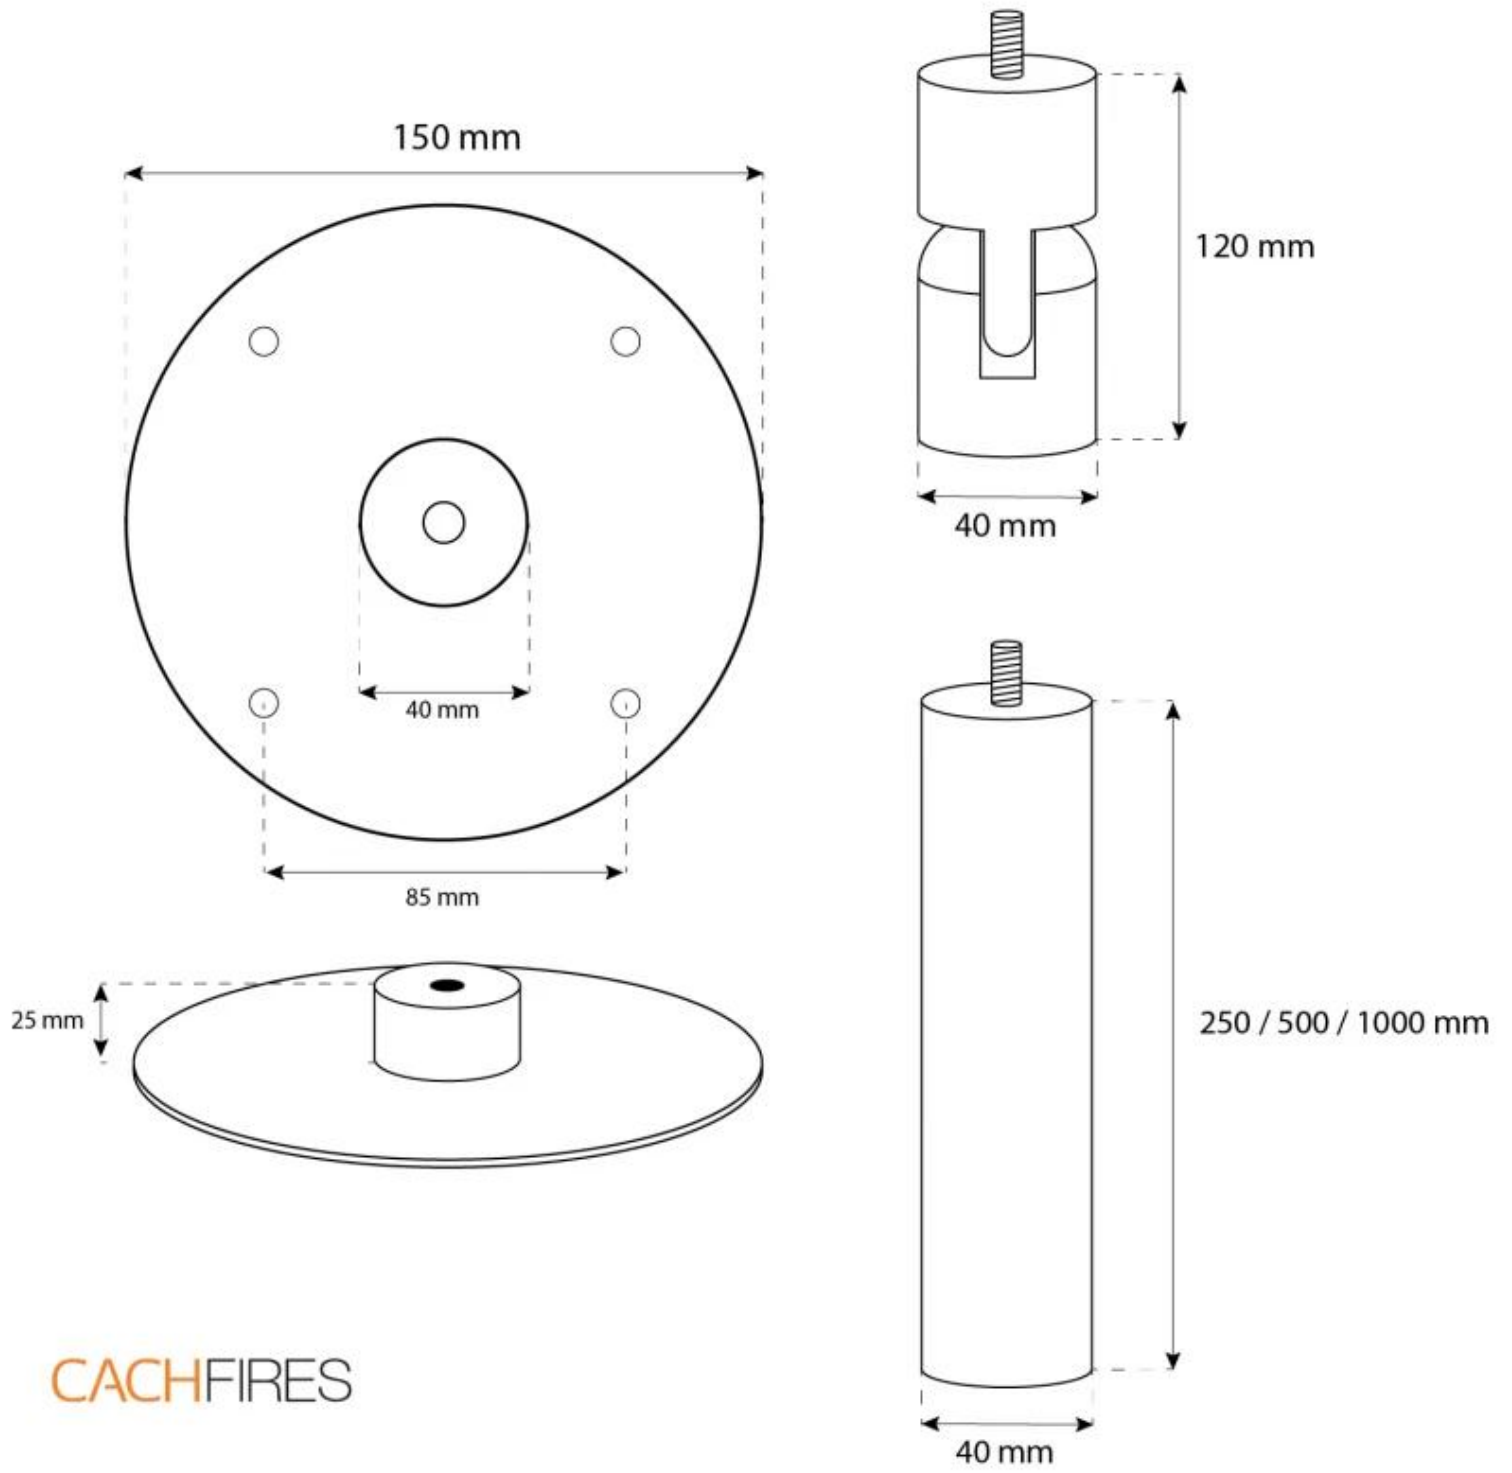

## OTTAWA STEEL - 60 CM

BIO-40-104

Ottawa is a sleek, round ceiling-mounted bioethanol fireplace with a 60 cm diameter, made from 4 mm thick brushed steel for a raw and modern look. It features a 1.5-liter bioethanol burner, offering up to 6 hours of burn time per fill. The fireplace has an adjustable flame and requires no chimney, making installation easy with the included ceiling bracket and a 1-meter ceiling rod, extendable as needed. Ideal for creating a cosy atmosphere in rooms of at least 40 m<sup>3</sup>.

#### Burner

Flue/chimney	Not Required
Remote control	No
Flame length	24 cm
Minimum room size	45 m <sup>3</sup>
Requires electricity	No
Burn time	6 hours
Adjustable flame	Yes
Control	Manual
Heat output (max)	2,2 kW
Capacity	1.5 Litres
Fuel	Bioethanol
Usage	0.25 L/h

#### Size

Length/Width	60 cm
Height	160 cm
Depth	20 cm
Diameter	60 cm

CACHFIRES