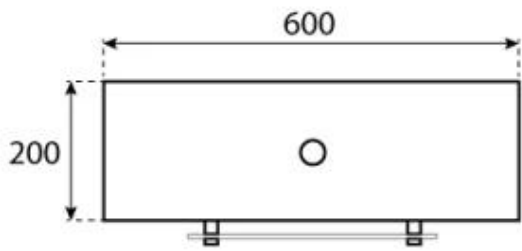

#### Burner

Flue/chimney	Not Required
Remote control	No
Flame length	24 cm
Minimum room size	45 m <sup>3</sup>
Requires electricity	No
Burn time	6 hours
Adjustable flame	Yes
Control	Manual
Heat output (max)	2,2 kW
Capacity	1.2 Litres
Fuel	Bioethanol
Usage	0.25 L/h

#### Size

Length/Width	60 cm
Height	160 cm
Depth	20 cm
Diameter	60 cm

CACHFIRES