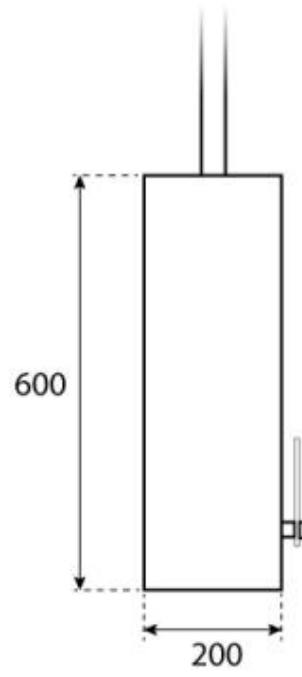

## OTTAWA BLACK - 60 CM

BIO-40-103

Ottawa is a stylish round ceiling-mounted bioethanol fireplace with a diameter of 60 cm. Featuring a 1.5-liter burner which allows you to enjoy the flames up to 6 hours per fill. Crafted from 4 mm thick powder-coated black steel, the fireplace offers a sleek finish. It includes an adjustable ceiling rod for varying installation heights, with an optional angled mount available for sloped ceilings. Ottawa is perfect for adding a cosy ambience to modern interiors.

#### Burner

Flue/chimney	Not Required
Remote control	No
Flame length	24 cm
Minimum room size	45 m <sup>3</sup>
Requires electricity	No
Burn time	6 hours
Adjustable flame	Yes
Control	Manual
Heat output (max)	2,2 kW
Capacity	1.2 Litres
Fuel	Bioethanol
Usage	0.25 L/h

#### Size

Length/Width	60 cm
Height	160 cm
Depth	20 cm
Diameter	60 cm

CACHFIRES