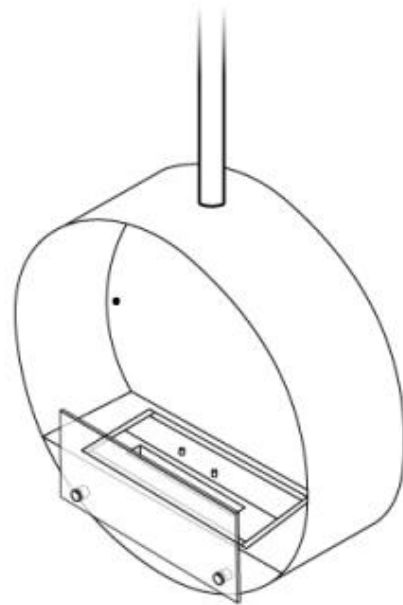

## OTTAWA BLACK - 60 CM

BIO-40-103

Ottawa is a stylish round ceiling-mounted bioethanol fireplace with a diameter of 60 cm. Featuring a 1.5-liter burner which allows you to enjoy the flames up to 6 hours per fill. Crafted from 4 mm thick powder-coated black steel, the fireplace offers a sleek finish. It includes an adjustable ceiling rod for varying installation heights, with an optional angled mount available for sloped ceilings. Ottawa is perfect for adding a cosy ambience to modern interiors.

#### Size

Length/Width	60 cm
Height	160 cm
Depth	20 cm
Diameter	60 cm

CACHFIRES