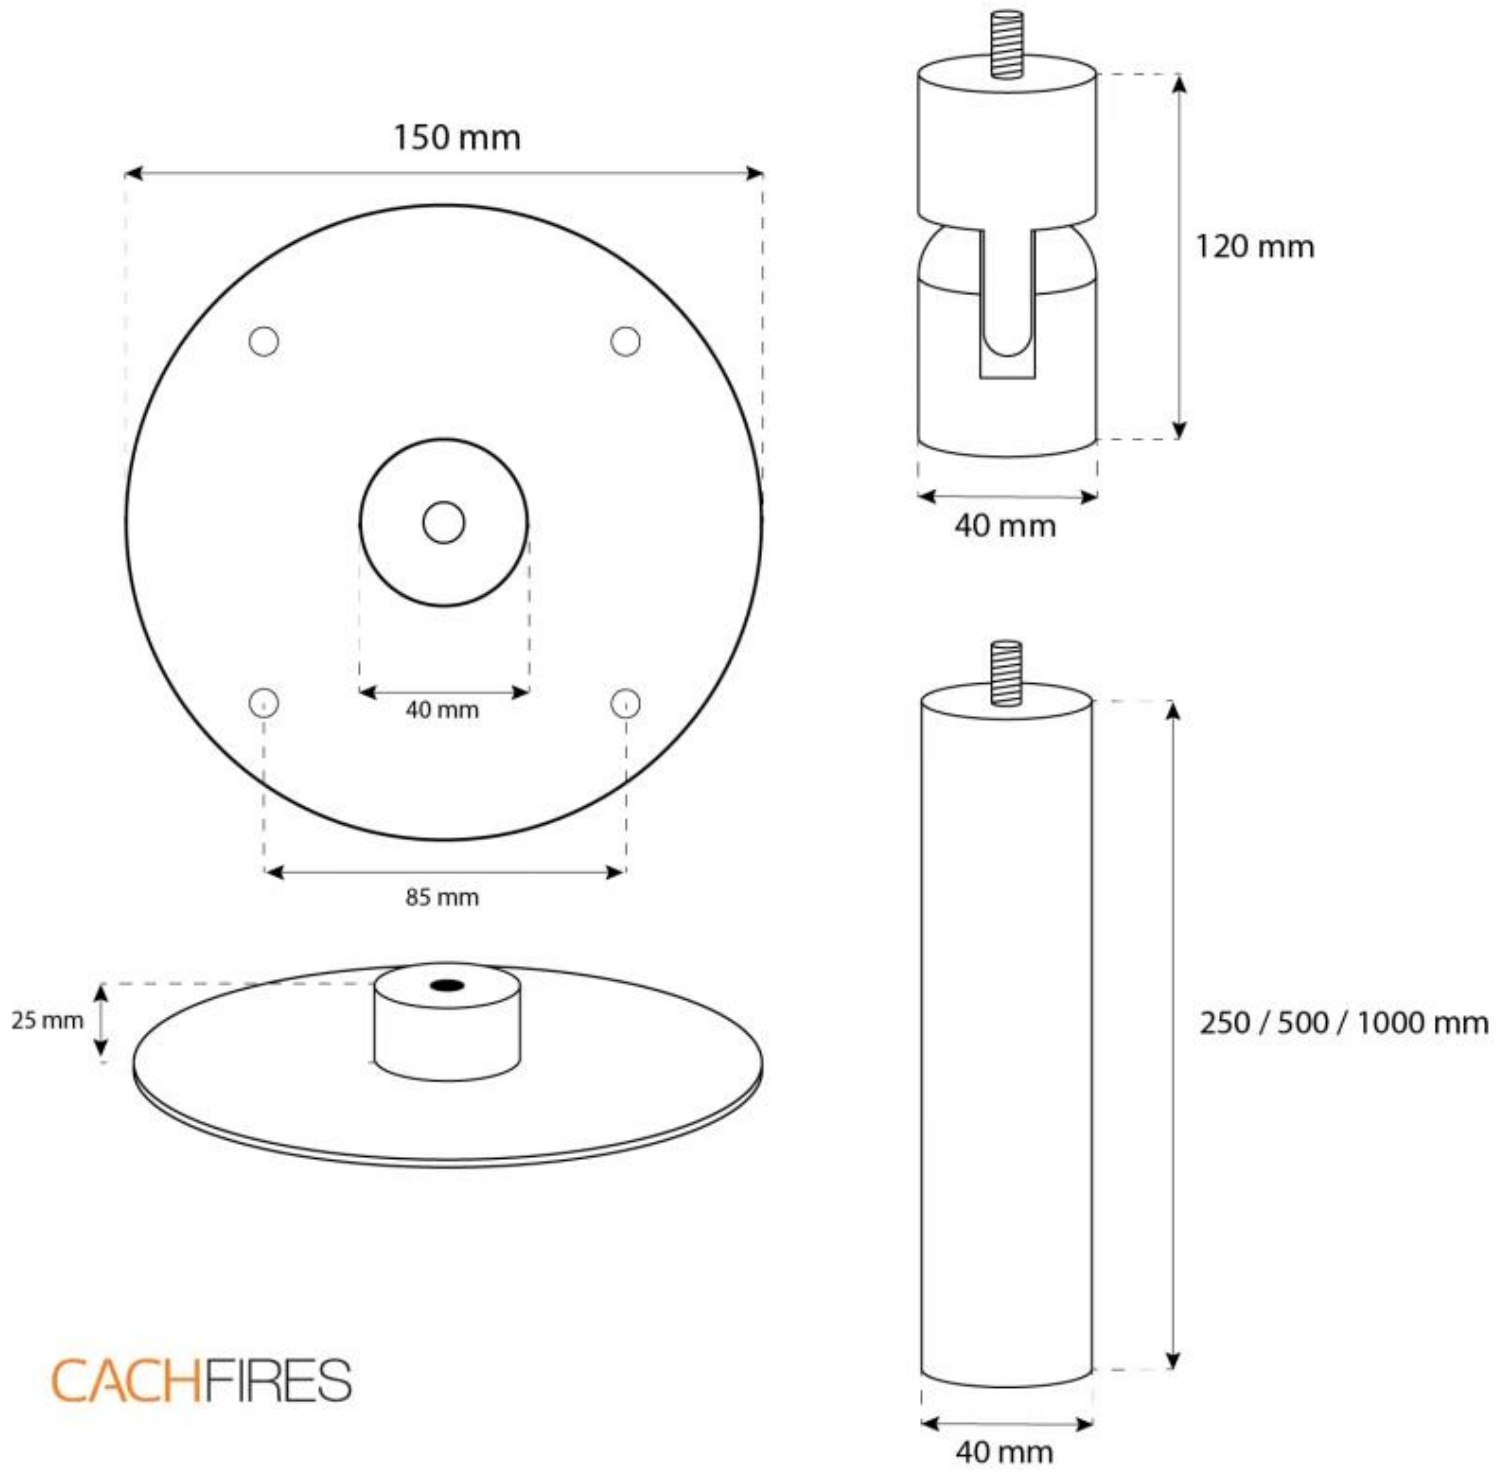

## OTTAWA BLACK - 60 CM

BIO-40-103

Ottawa is a stylish round ceiling-mounted bioethanol fireplace with a diameter of 60 cm. Featuring a 1.5-liter burner which allows you to enjoy the flames up to 6 hours per fill. Crafted from 4 mm thick powder-coated black steel, the fireplace offers a sleek finish. It includes an adjustable ceiling rod for varying installation heights, with an optional angled mount available for sloped ceilings. Ottawa is perfect for adding a cosy ambience to modern interiors.

#### Burner

Flue/chimney	Not Required
Remote control	No
Flame length	24 cm
Minimum room size	45 m <sup>3</sup>
Requires electricity	No
Burn time	6 hours
Adjustable flame	Yes
Control	Manual
Heat output (max)	2,2 kW
Capacity	1.2 Litres
Fuel	Bioethanol
Usage	0.25 L/h

#### Appearance

Materials	Steel
Colour	Black
Finish	Matte
Shape	Round
Glas included	Yes

#### Size

Length/Width	60 cm
Height	160 cm
Depth	20 cm
Diameter	60 cm

CACHFIRES