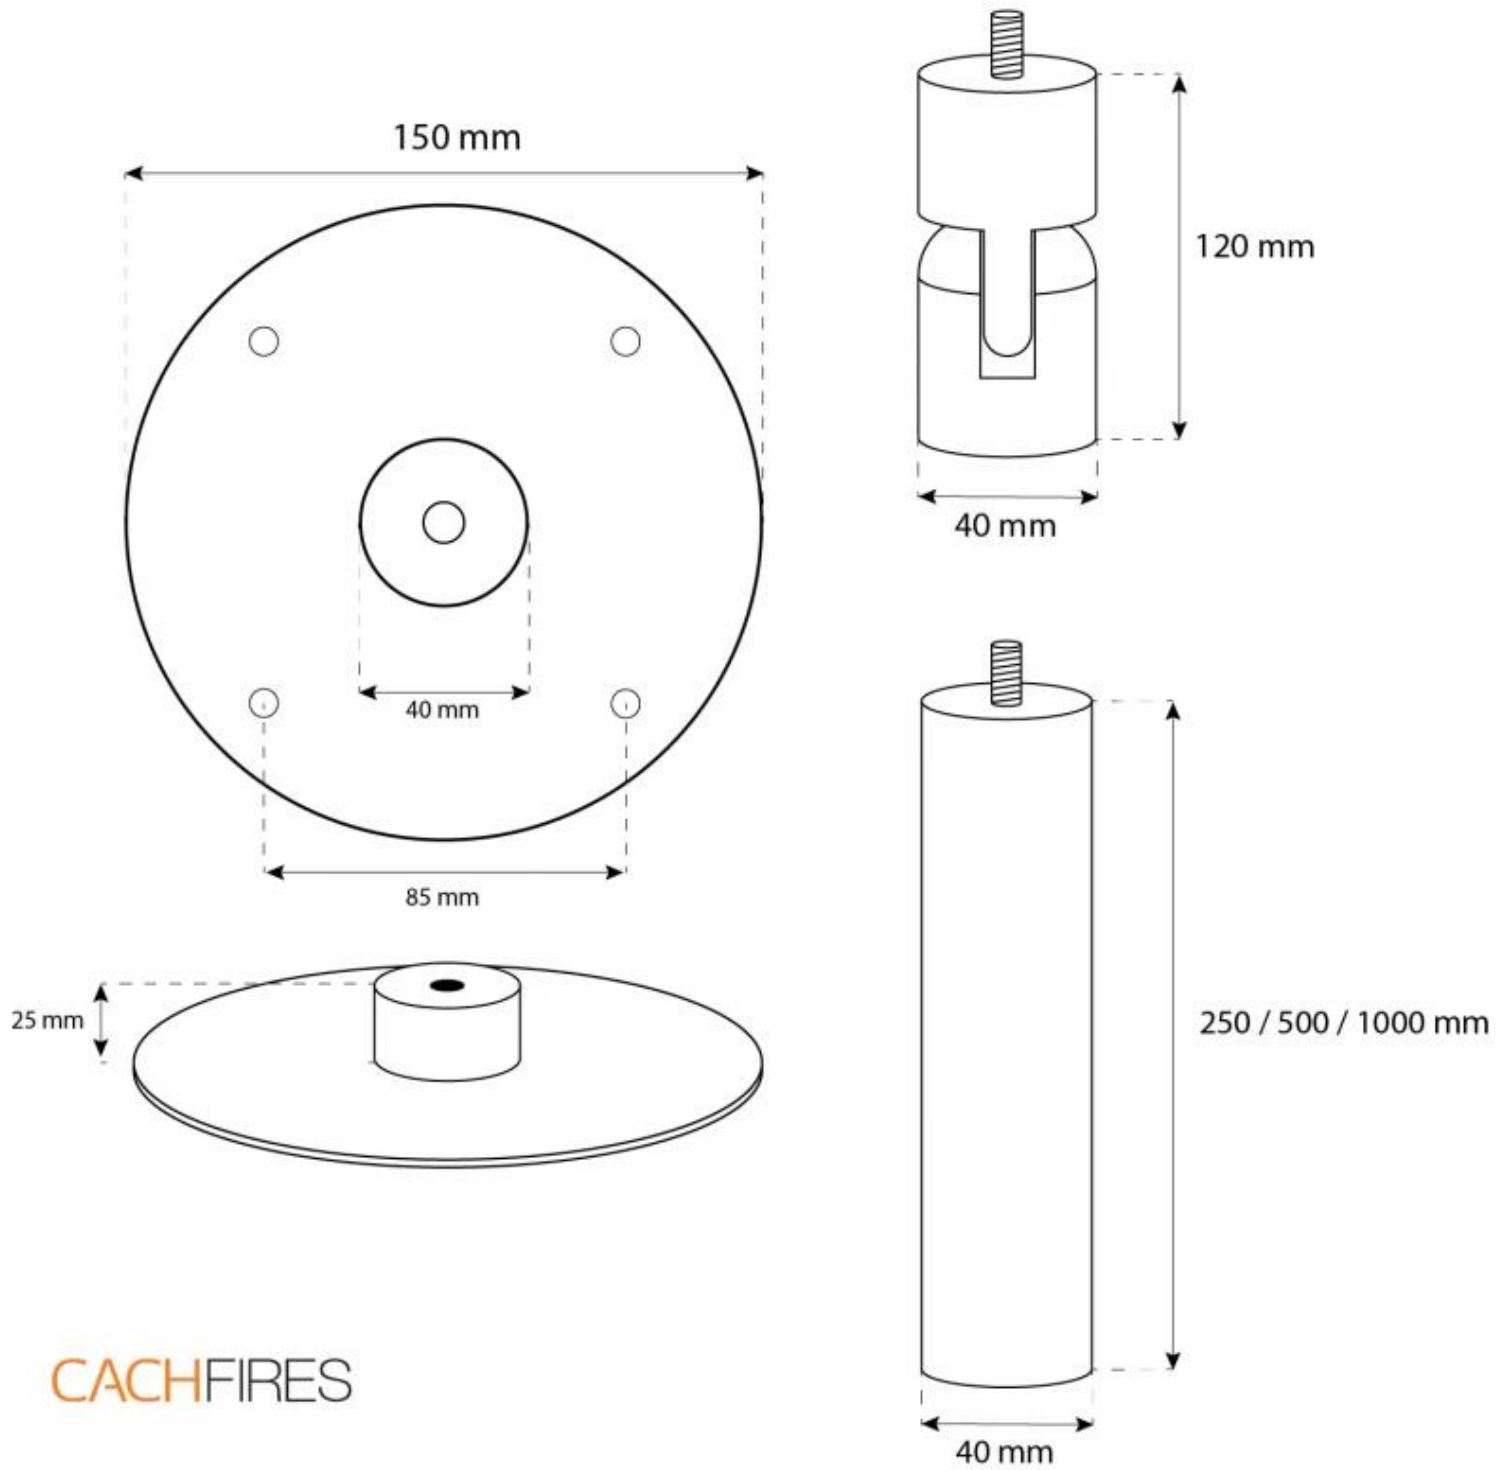

## OTTAWA STEEL - 50 CM

BIO-40-102

Ottawa is a round, ceiling-mounted bioethanol fireplace with a 50 cm diameter, crafted from 4 mm thick brushed steel for a raw look. It features a 1-liter bioethanol burner, offering up to 4.5 hours of burn time per fill. The fireplace has an adjustable flame and requires no chimney. Installation is easy with the included ceiling bracket and a 1-meter ceiling rod, which can be extended as needed. Ideal for rooms of at least 40 m<sup>3</sup>.

#### Size

Length/Width	50 cm
Height	150 cm
Depth	20 cm
Diameter	50 cm
Weight	15 kg

CACHFIRES