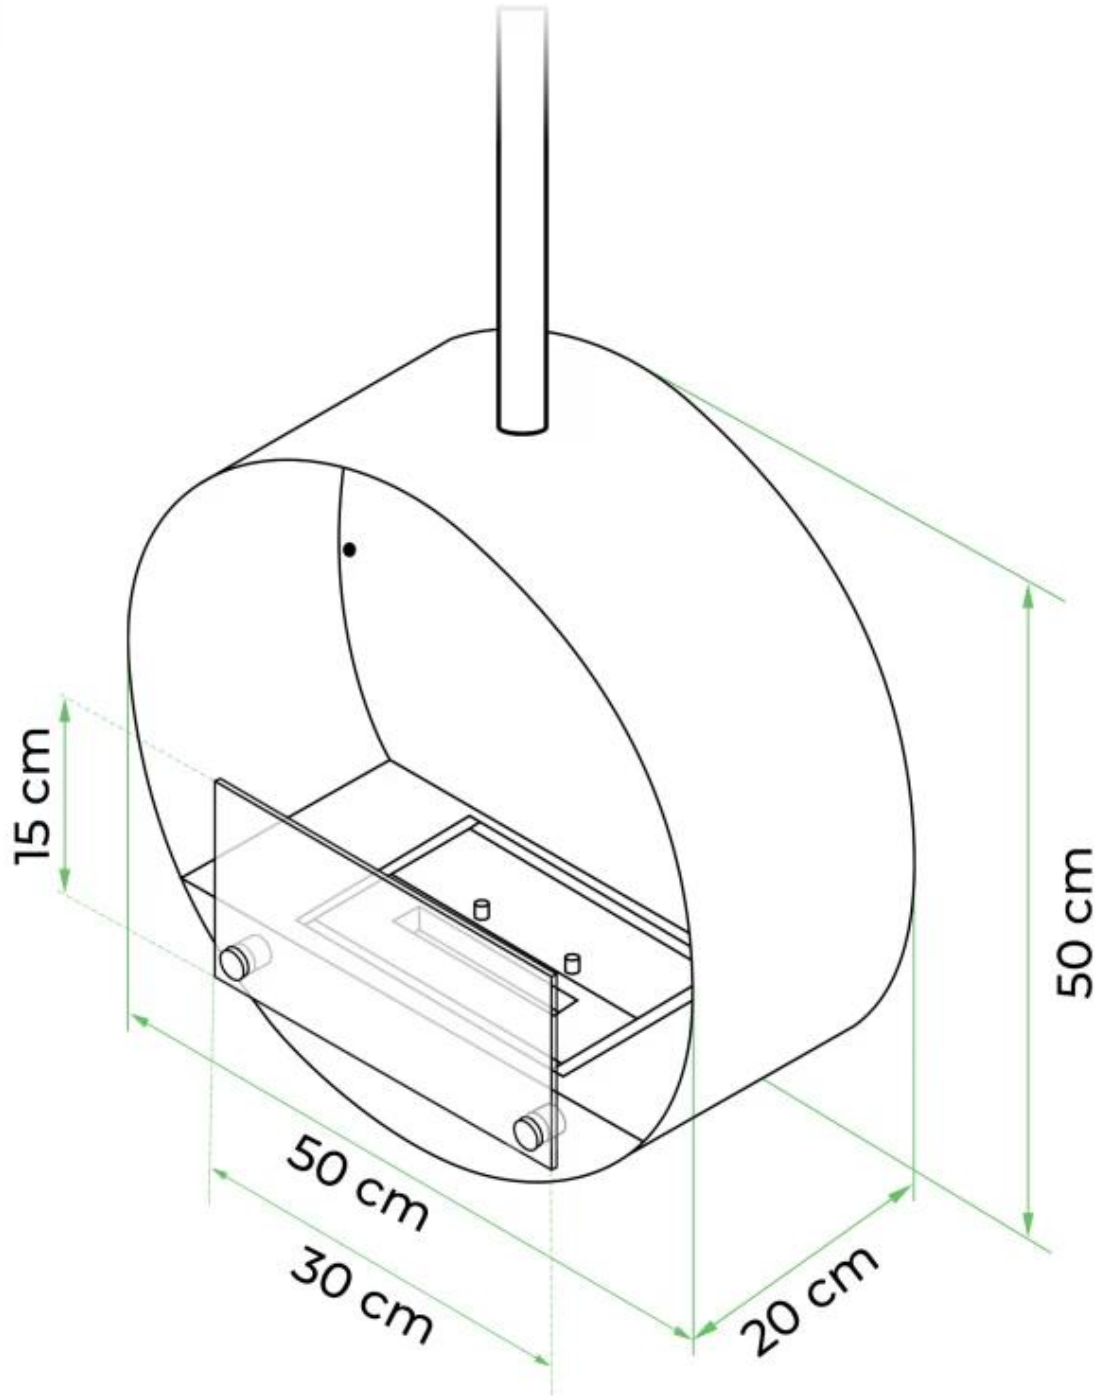

## OTTAWA STEEL - 50 CM

BIO-40-102

Ottawa is a round, ceiling-mounted bioethanol fireplace with a 50 cm diameter, crafted from 4 mm thick brushed steel for a raw look. It features a 1-liter bioethanol burner, offering up to 4.5 hours of burn time per fill. The fireplace has an adjustable flame and requires no chimney. Installation is easy with the included ceiling bracket and a 1-meter ceiling rod, which can be extended as needed. Ideal for rooms of at least 40 m<sup>3</sup>.

#### Size

Length/Width	50 cm
Height	150 cm
Depth	20 cm
Diameter	50 cm
Weight	15 kg

CACHFIRES