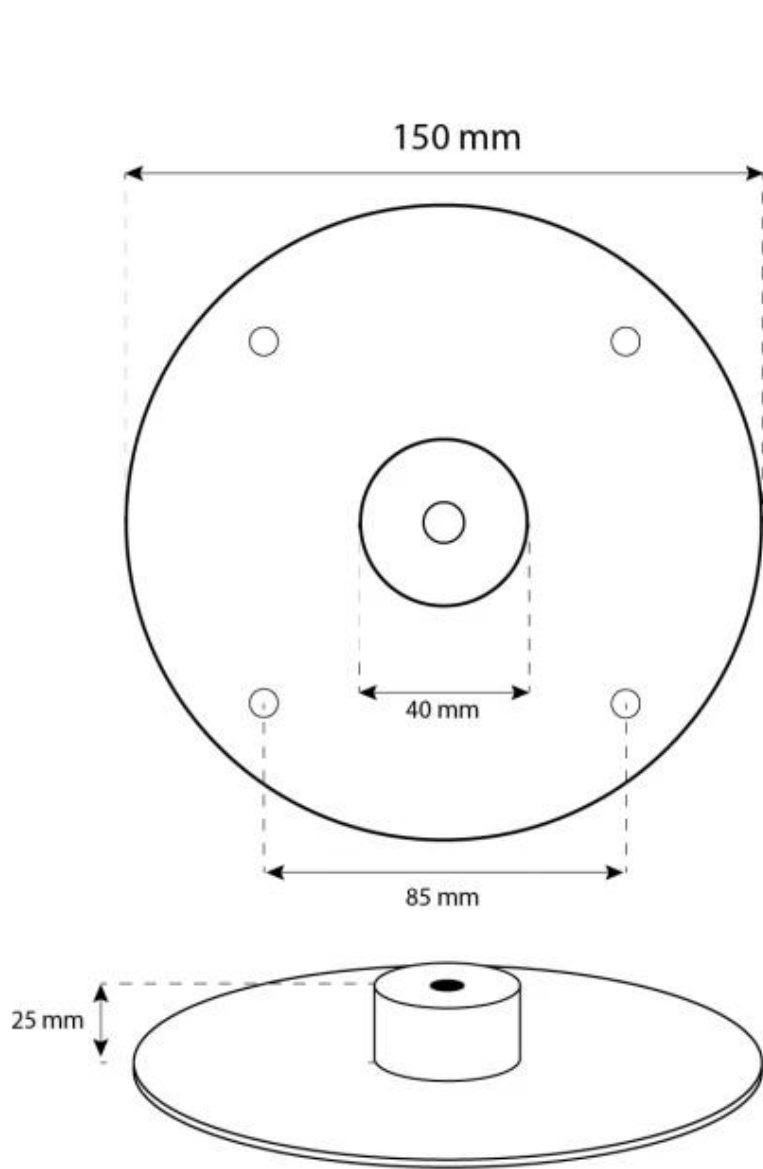

## OTTAWA BLACK - 50 CM

BIO-40-101

Elegant round ceiling-mounted bioethanol fireplace, measuring 50 centimeters in diameter. Equipped with a 1-liter bioethanol burner, it provides up to 4.5 hours of burn time per fill. Made from 4 mm thick powder-coated black steel, it combines style with functionality. With the included operating tool, the flame can easily be adjusted. Installation is straightforward with the included ceiling mount and rod, and an angled mount can be purchased for sloped ceilings.

#### Size

Length/Width	50 cm
Height	150 cm
Depth	20 cm
Diameter	50 cm
Weight	15 kg

CACHFIRES