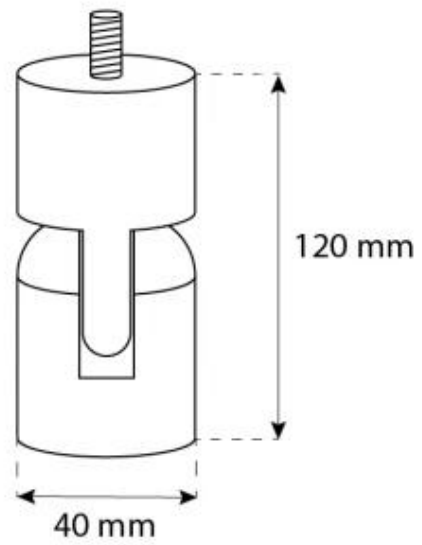

## OTTAWA BLACK - 50 CM

BIO-40-101

Elegant round ceiling-mounted bioethanol fireplace, measuring 50 centimeters in diameter. Equipped with a 1-liter bioethanol burner, it provides up to 4.5 hours of burn time per fill. Made from 4 mm thick powder-coated black steel, it combines style with functionality. With the included operating tool, the flame can easily be adjusted. Installation is straightforward with the included ceiling mount and rod, and an angled mount can be purchased for sloped ceilings.

#### Size

Length/Width	50 cm
Height	150 cm
Depth	20 cm
Diameter	50 cm
Weight	15 kg

CACHFIRES