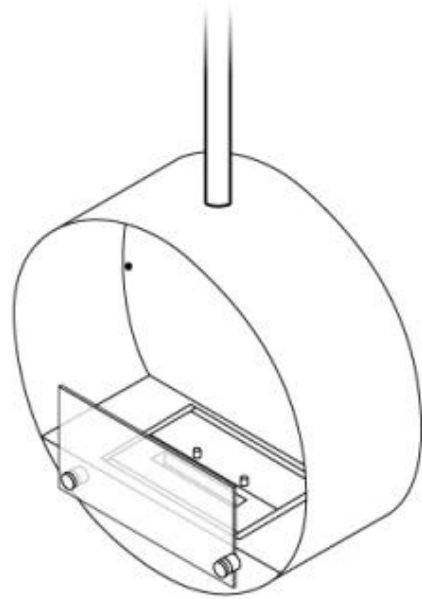

## OTTAWA BLACK - 50 CM

BIO-40-101

Elegant round ceiling-mounted bioethanol fireplace, measuring 50 centimeters in diameter. Equipped with a 1-liter bioethanol burner, it provides up to 4.5 hours of burn time per fill. Made from 4 mm thick powder-coated black steel, it combines style with functionality. With the included operating tool, the flame can easily be adjusted. Installation is straightforward with the included ceiling mount and rod, and an angled mount can be purchased for sloped ceilings.

#### Size

Length/Width	50 cm
Height	150 cm
Depth	20 cm
Diameter	50 cm
Weight	15 kg

CACHFIRES