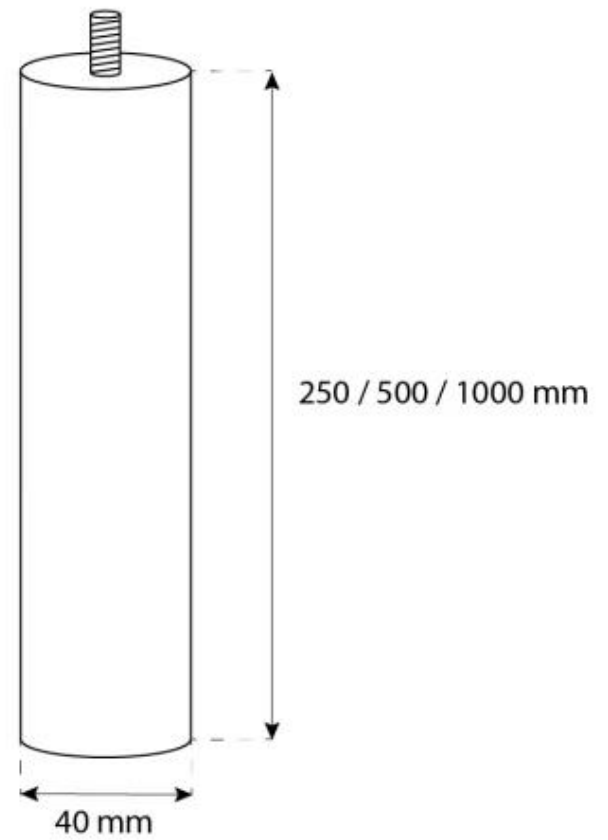

## OTTAWA BLACK - 50 CM

BIO-40-101

Elegant round ceiling-mounted bioethanol fireplace, measuring 50 centimeters in diameter. Equipped with a 1-liter bioethanol burner, it provides up to 4.5 hours of burn time per fill. Made from 4 mm thick powder-coated black steel, it combines style with functionality. With the included operating tool, the flame can easily be adjusted. Installation is straightforward with the included ceiling mount and rod, and an angled mount can be purchased for sloped ceilings.

#### Size

Length/Width	50 cm
Height	150 cm
Depth	20 cm
Diameter	50 cm
Weight	15 kg

CACHFIRES