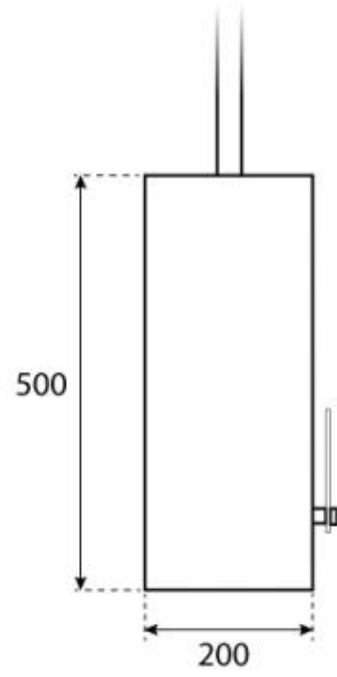

## OTTAWA BLACK - 50 CM

BIO-40-101

Elegant round ceiling-mounted bioethanol fireplace, measuring 50 centimeters in diameter. Equipped with a 1-liter bioethanol burner, it provides up to 4.5 hours of burn time per fill. Made from 4 mm thick powder-coated black steel, it combines style with functionality. With the included operating tool, the flame can easily be adjusted. Installation is straightforward with the included ceiling mount and rod, and an angled mount can be purchased for sloped ceilings.

#### Size

Length/Width	50 cm
Height	150 cm
Depth	20 cm
Diameter	50 cm
Weight	15 kg

CACHFIRES