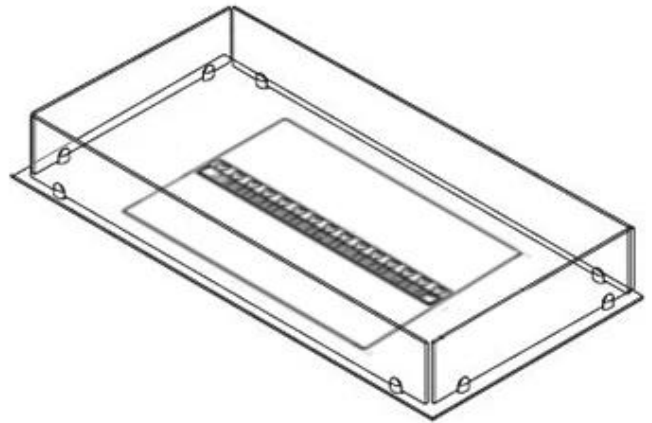

#### Material & Appearance

Material	Steel
Colour	Black
Finish	Matte
Interior (colour/material)	Black
Flame view	44,1
Decoration	Wood (Additional)
Glas included	Yes
Glass Height	15 cm

#### Installation Details

Required ventilation opening	210
------------------------------	-----

Flue/Chimney

Not Required

Power Requirements

Yes

CASSETTE 500 AUTOMATIC

TOP