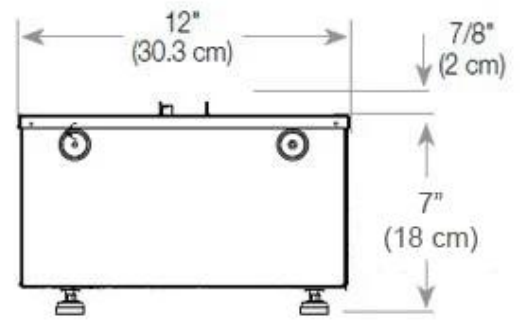

#### Size & Weight

Length/Width	100 cm
Depth	40 cm
Weight	16 kg
Cable lenght	150 cm

#### Material & Appearance

Material	Steel
Colour	Black
Finish	Matte
Interior (colour/material)	Black
Flame view	44,1
Decoration	Wood (Additional)
Glas included	Yes
Glass Height	15 cm

FRONT

SIDE

CASSETTE 500 MANUAL

TOP

FRONT

SIDE