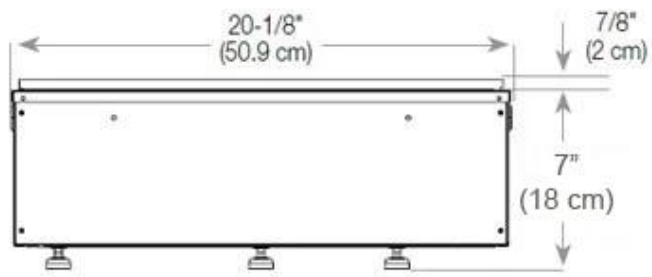

#### Size & Weight

Length/Width	100 cm
Depth	40 cm
Weight	16 kg
Cable lenght	150 cm

#### Material & Appearance

Material	Steel
Colour	Black
Finish	Matte
Interior (colour/material)	Black
Flame view	44,1
Decoration	Wood (Additional)
Glas included	Yes
Glass Height	15 cm

FRONT

SIDE

CASSETTE 500 MANUAL

TOP

FRONT

SIDE