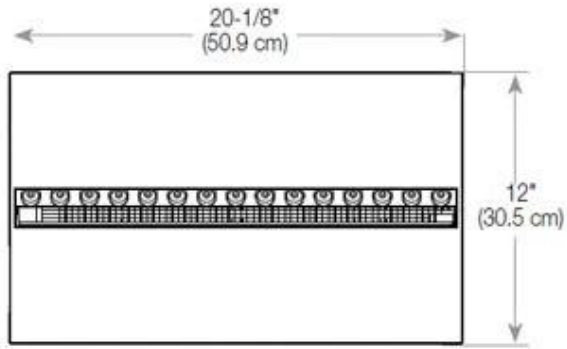

Appearance

Interior	Black
Flame colours	1 colours
Materials	Steel
Colour	Black
Finish	Matte
Decoration	Wood (Additional)
Glas included	Yes
Glass Height	15 cm

Type

Producttype	Water Vapour Burner
Brand	Foco
Flame view	44,1
Use	Indoor
Warranty	2 years

Size

Length/Width	100 cm
Depth	40 cm
Weight	16 kg
Cable lenght	150 cm

CASSETTE 500 AUTOMATIC

TOP

FRONT

SIDE

CASSETTE 500 MANUAL

TOP