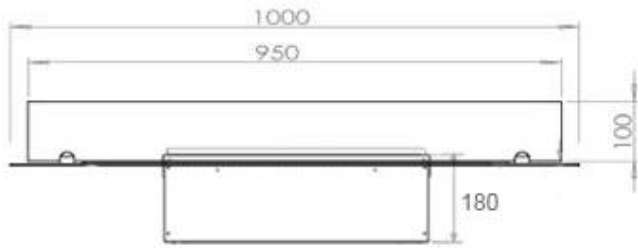

Appearance

Interior	Black
Flame colours	1 colours
Materials	Steel
Colour	Black
Finish	Matte
Decoration	Wood (Additional)
Glas included	Yes
Glass Height	15 cm

Type

Producttype	Water Vapour Burner
Brand	Foco
Flame view	44,1
Use	Indoor
Warranty	2 years

Size

Length/Width	100 cm
Depth	40 cm
Weight	16 kg
Cable lenght	150 cm

CASSETTE 500 AUTOMATIC

TOP

FRONT

SIDE

CASSETTE 500 MANUAL

TOP