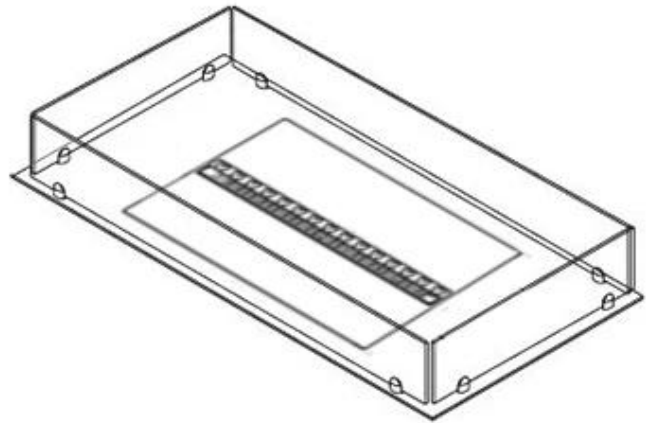

CACHFIRES

FOCO MYST FREE 1000

HYB-30-123

Foco Myst Free 1000 built-in frame as a fireplace with water vapor to create a freestanding water vapor fireplace.

TECHNICAL SPECIFICATIONS

Features

Thermostat	No
Ventilation	210 cm ²
Flue/chimney	Not Required
Remote control	Yes (included)
Adjustable flame	Yes
Control	Remote Control
Requires electricity	Yes
Burn time	10 hours
Capacity	2 Litres
Heat output (max)	No heat kW
Burner type	Dimplex Optimyst Cassette 500
Fuel	Water and Electricity
Usage	220 L/h

Appearance

Interior	Black
Flame colours	1 colours
Materials	Steel
Colour	Black
Finish	Matte
Decoration	Wood (Additional)
Glas included	Yes
Glass Height	15 cm

Type

Producttype	Water Vapour Burner
Brand	Foco
Flame view	44,1
Use	Indoor
Warranty	2 years

Size

Length/Width	100 cm
Depth	40 cm
Weight	16 kg
Cable lenght	150 cm

CASSETTE 500 AUTOMATIC

TOP

FRONT

SIDE

CASSETTE 500 MANUAL

TOP