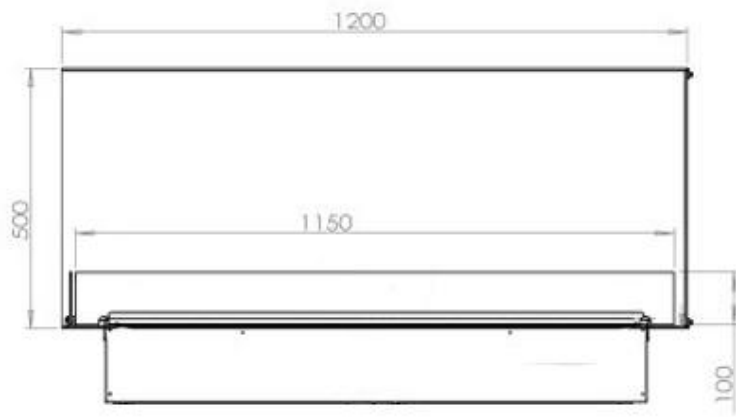

#### Appearance

Flame colours	1 colours
Material	Steel
Colour	Black
Finish	Matte
Interior	Black
Decoration	Wood (Additional)
Glas included	Yes
Glass Height	15 cm

#### Size

Length/Width	120 cm
Height	50 cm
Depth	40 cm
Weight	40 kg
Cable lenght	150 cm

CASSETTE 1000 MANUAL

FRONT

SIDE

CASSETTE 100 AUTOMATIC