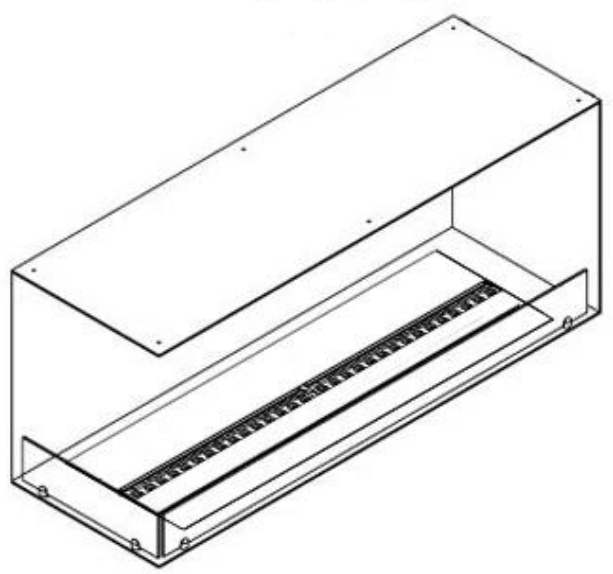

#### Appearance

Flame colours	1 colours
Material	Steel
Colour	Black
Finish	Matte
Interior	Black
Decoration	Wood (Additional)
Glas included	Yes
Glass Height	15 cm

#### Size

Length/Width	120 cm
Height	50 cm
Depth	40 cm
Weight	40 kg
Cable lenght	150 cm

CASSETTE 1000 MANUAL

FRONT

SIDE

CASSETTE 100 AUTOMATIC