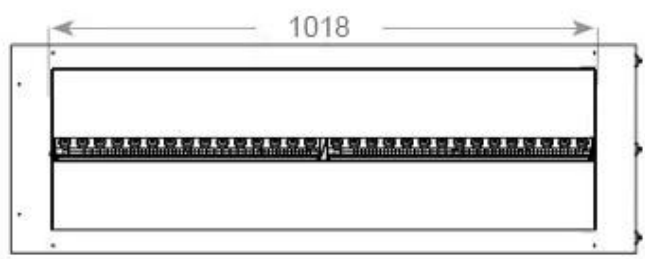

#### Appearance

Flame colours	1 colours
Material	Steel
Colour	Black
Finish	Matte
Interior	Black
Decoration	Wood (Additional)
Glas included	Yes
Glass Height	15 cm

#### Size

Length/Width	120 cm
Height	50 cm
Depth	40 cm
Weight	40 kg
Cable lenght	150 cm

CASSETTE 1000 MANUAL

FRONT

SIDE

CASSETTE 100 AUTOMATIC