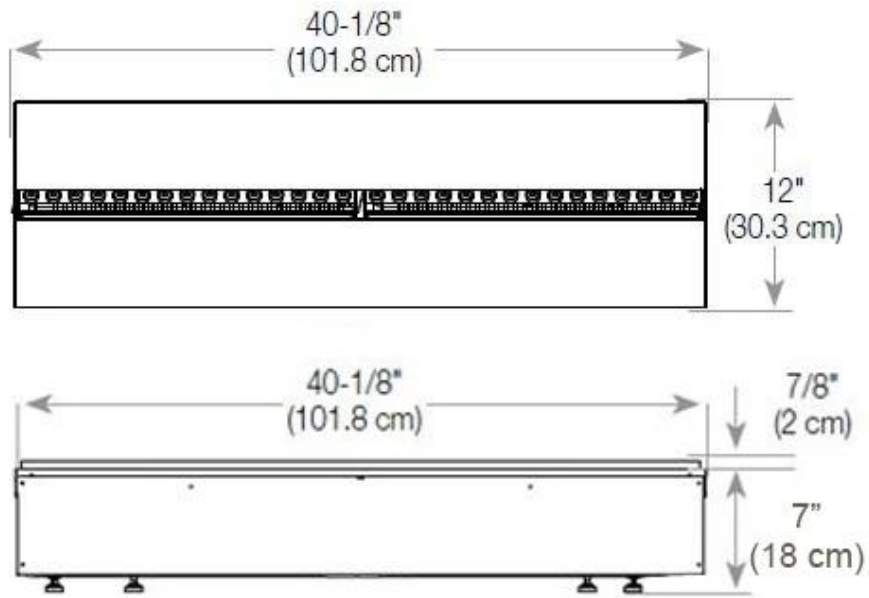

#### Appearance

Flame colours	1 colours
Material	Steel
Colour	Black
Finish	Matte
Interior	Black
Decoration	Wood (Additional)
Glas included	Yes
Glass Height	15 cm

#### Size

Length/Width	120 cm
Height	50 cm
Depth	40 cm
Weight	40 kg
Cable lenght	150 cm

CASSETTE 1000 MANUAL

FRONT

SIDE

CASSETTE 100 AUTOMATIC