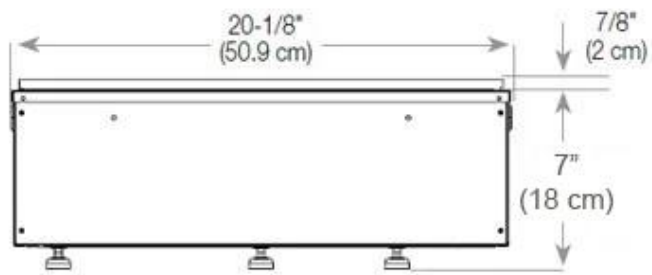

CASSETTE 500 MANUAL

FRONT