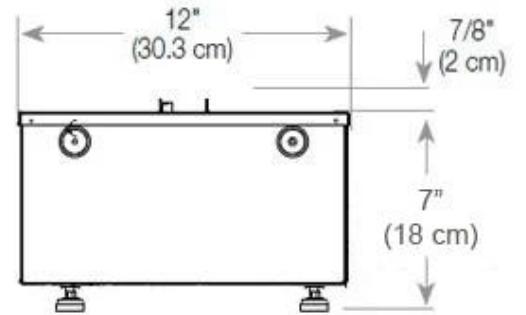

CASSETTE 500 MANUAL

SIDE