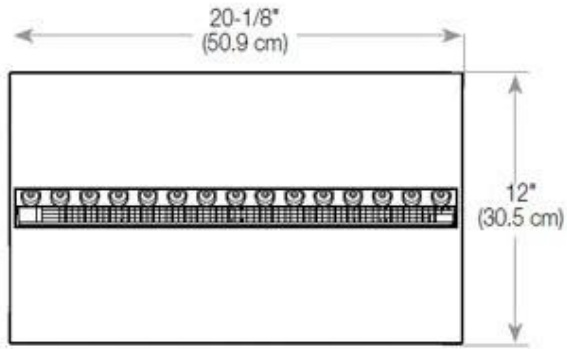

#### Size

Length/Width	100 cm
Height	50 cm
Cable lenght	150 cm
Weight	30 kg
Depth	40 cm

#### Appearance

Interior	Black
Finish	Matte
Decoration	Wood (Additional)
Glass Height	15 cm
Glas included	Yes
Materials	Steel
Flame colours	1 colours
Colour	Black

CASSETTE 500 MANUAL

TOP

FRONT

SIDE

CASSETTE 500 AUTOMATIC

TOP

FRONT

SIDE