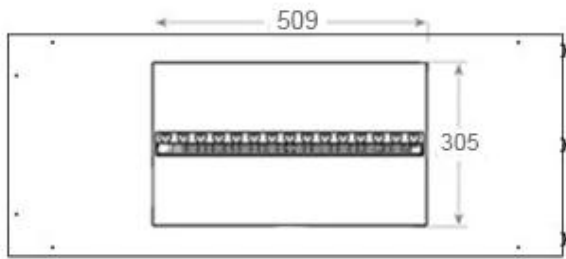

Appearance

Interior	Black
Flame colours	1 colours
Materials	Steel
Colour	Black
Finish	Matte
Decoration	Wood (Additional)
Glas included	Yes
Glass Height	15 cm

Type

Producttype	See-through Built-in Opti-myst Fireplace
Brand	Foco
Flame view	Left side
Use	Indoor
Warranty	2 years

Size

Length/Width	100 cm
Height	50 cm
Depth	40 cm
Weight	30 kg
Cable lenght	150 cm

CASSETTE 500 MANUAL

TOP

FRONT

SIDE

CASSETTE 500 AUTOMATIC

TOP