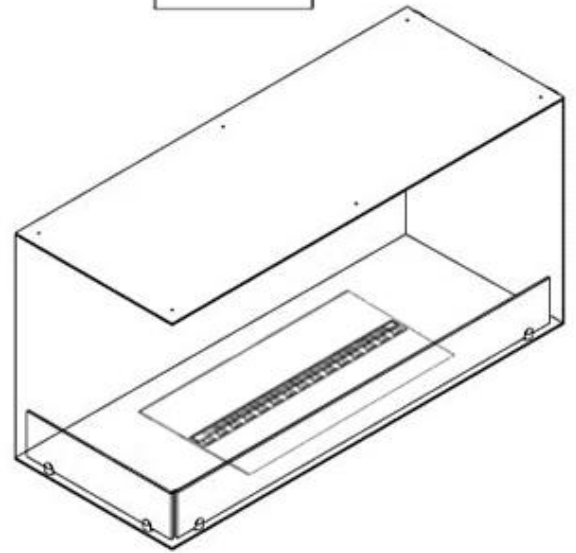

CACHFIRES

FOCO MYST CORNER LEFT 1000

HYB-30-120

Foco Myst Corner 1000 left-facing water vapor fireplace, one meter, for installation in the corner of a wall.

TECHNICAL SPECIFICATIONS

Features

Adjustable flame	Yes
Control	Remote Control
Requires electricity	Yes
Burn time	10 hours
Capacity	2 Litres
Heat output (max)	No heat kW
Burner type	Dimplex Optimyst Cassette 500
Thermostat	No
Ventilation	210 cm ²
Flue/chimney	Not Required
Remote control	Yes (included)
Fuel	Water and Electricity
Usage	220 L/h

Appearance

Interior	Black
Flame colours	1 colours
Materials	Steel
Colour	Black
Finish	Matte
Decoration	Wood (Additional)
Glas included	Yes
Glass Height	15 cm

Type

Producttype	See-through Built-in Opti-myst Fireplace
Brand	Foco
Flame view	Left side
Use	Indoor
Warranty	2 years

Size

Length/Width	100 cm
Height	50 cm
Depth	40 cm
Weight	30 kg
Cable lenght	150 cm

CASSETTE 500 MANUAL

TOP

FRONT

SIDE

CASSETTE 500 AUTOMATIC

TOP