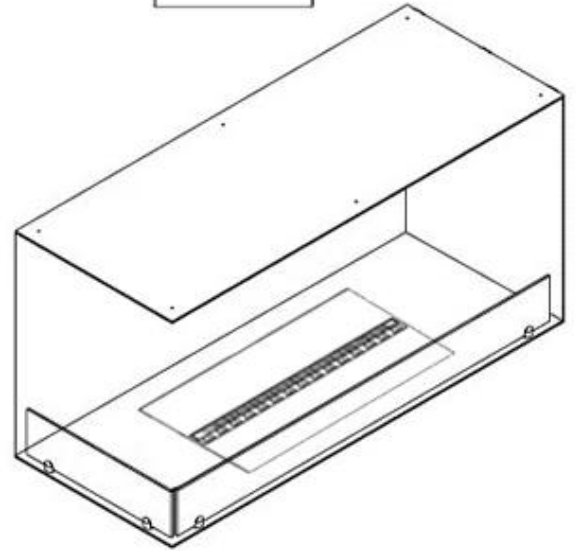

#### Size

Length/Width	100 cm
Height	50 cm
Cable lenght	150 cm
Weight	30 kg
Depth	40 cm

#### Appearance

Interior	Black
Finish	Matte
Decoration	Wood (Additional)
Glass Height	15 cm
Glas included	Yes
Materials	Steel
Flame colours	1 colours
Colour	Black

CASSETTE 500 MANUAL

TOP

FRONT

SIDE

CASSETTE 500 AUTOMATIC