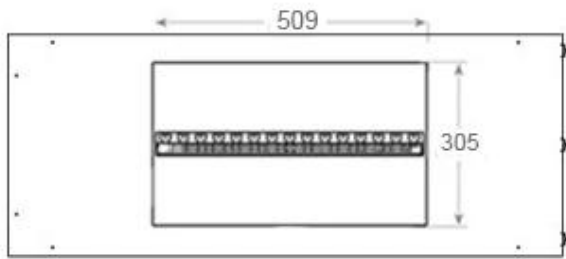

#### Size

Length/Width	100 cm
Height	50 cm
Cable lenght	150 cm
Weight	30 kg
Depth	40 cm

#### Appearance

Interior	Black
Finish	Matte
Decoration	Wood (Additional)
Glass Height	15 cm
Glas included	Yes
Materials	Steel
Flame colours	1 colours
Colour	Black

CASSETTE 500 MANUAL

TOP

FRONT

SIDE

CASSETTE 500 AUTOMATIC