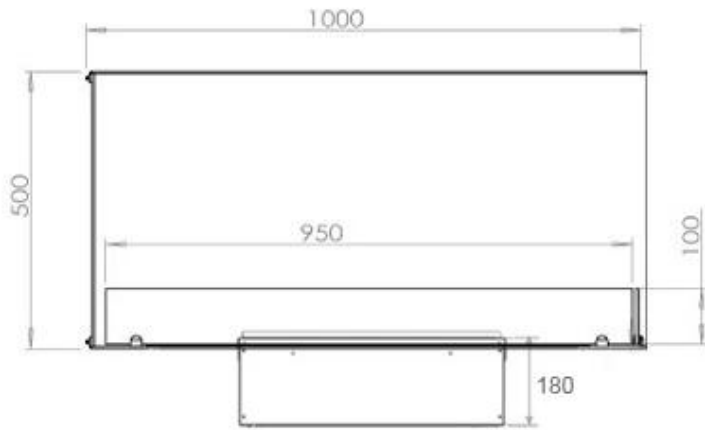

CACHFIRES

FOCO MYST CORNER LEFT 1000

HYB-30-120

Foco Myst Corner 1000 left-facing water vapor fireplace, one meter, for installation in the corner of a wall.

TECHNICAL SPECIFICATIONS

Features

Adjustable flame	Yes
Control	Remote Control
Requires electricity	Yes
Burn time	10 hours
Capacity	2 Litres
Heat output (max)	No heat kW
Burner type	Dimplex Optimyst Cassette 500
Thermostat	No
Ventilation	210 cm ²
Flue/chimney	Not Required
Remote control	Yes (included)
Fuel	Water and Electricity
Usage	220 L/h

Appearance

Interior	Black
Flame colours	1 colours
Materials	Steel
Colour	Black
Finish	Matte
Decoration	Wood (Additional)
Glas included	Yes
Glass Height	15 cm

Type

Producttype	See-through Built-in Opti-myst Fireplace
Brand	Foco
Flame view	Left side
Use	Indoor
Warranty	2 years

Size

Length/Width	100 cm
Height	50 cm
Depth	40 cm
Weight	30 kg
Cable lenght	150 cm

CASSETTE 500 MANUAL

TOP

FRONT

SIDE

CASSETTE 500 AUTOMATIC

TOP