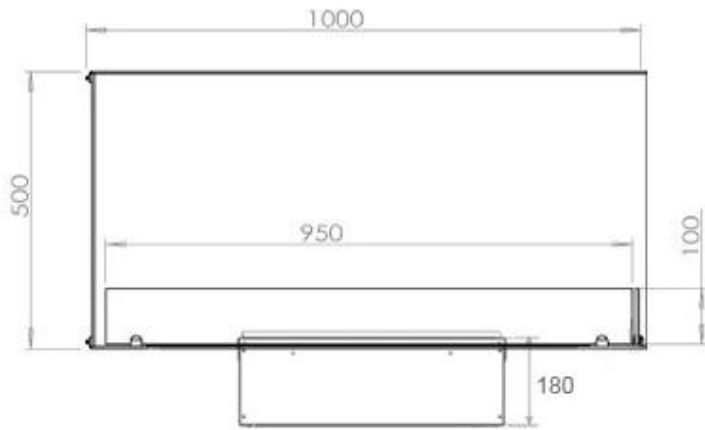

#### Size

Length/Width	100 cm
Height	50 cm
Cable lenght	150 cm
Weight	30 kg
Depth	40 cm

#### Appearance

Interior	Black
Finish	Matte
Decoration	Wood (Additional)
Glass Height	15 cm
Glas included	Yes
Materials	Steel
Flame colours	1 colours
Colour	Black

CASSETTE 500 MANUAL

TOP

FRONT

SIDE

CASSETTE 500 AUTOMATIC