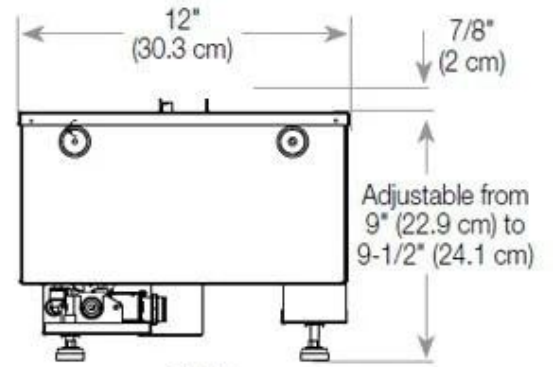

CASSETTE 500 AUTOMATIC

SIDE