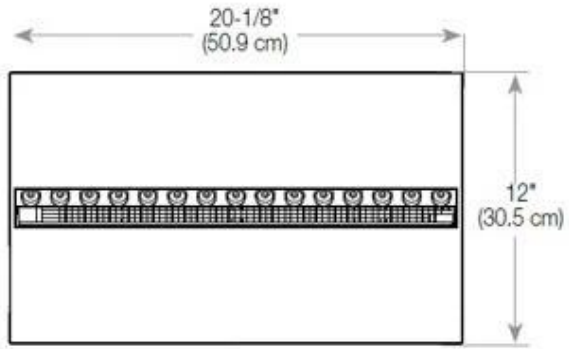

CACHFIRES

FOCO MYST CORNER LEFT 1000

HYB-30-120

Foco Myst Corner 1000 left-facing water vapor fireplace, one meter, for installation in the corner of a wall.

TECHNICAL SPECIFICATIONS

Features

Adjustable flame	Yes
Control	Remote Control
Requires electricity	Yes
Burn time	10 hours
Capacity	2 Litres
Heat output (max)	No heat kW
Burner type	Dimplex Optimyst Cassette 500
Thermostat	No
Ventilation	210 cm ²
Flue/chimney	Not Required
Remote control	Yes (included)
Fuel	Water and Electricity
Usage	220 L/h

Appearance

Interior	Black
Flame colours	1 colours
Materials	Steel
Colour	Black
Finish	Matte
Decoration	Wood (Additional)
Glas included	Yes
Glass Height	15 cm

Type

Producttype	See-through Built-in Opti-myst Fireplace
Brand	Foco
Flame view	Left side
Use	Indoor
Warranty	2 years

Size

Length/Width	100 cm
Height	50 cm
Depth	40 cm
Weight	30 kg
Cable lenght	150 cm

CASSETTE 500 MANUAL

TOP

FRONT

SIDE

CASSETTE 500 AUTOMATIC

TOP