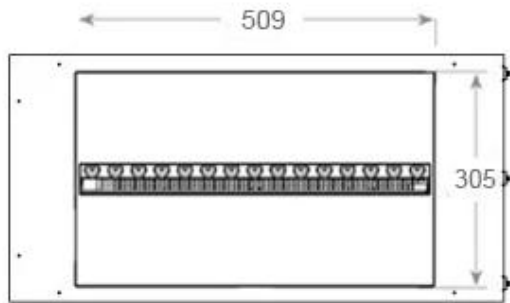

Appearance

Interior	Black
Flame colours	1 colours
Materials	Steel
Colour	Black
Finish	Matte
Decoration	Wood (Additional)
Glas included	Yes
Glass Height	15 cm

Type

Producttype	See-through Built-in Opti-myst Fireplace
Brand	Foco
Flame view	Left side
Use	Indoor
Warranty	2 years

Size

Length/Width	80 cm
Height	50 cm
Depth	40 cm
Weight	25 kg
Cable lenght	150 cm

CASSETTE 500 MANUAL

TOP

FRONT

SIDE

CASSETTE 500 AUTOMATIC

TOP