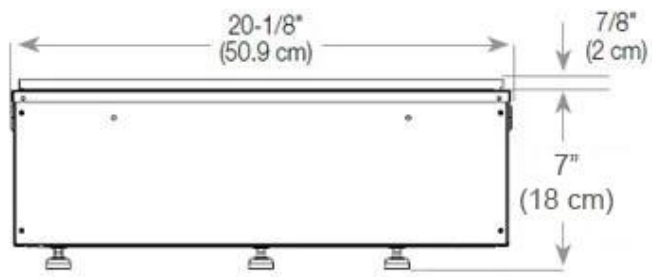

CASSETTE 500 MANUAL

FRONT