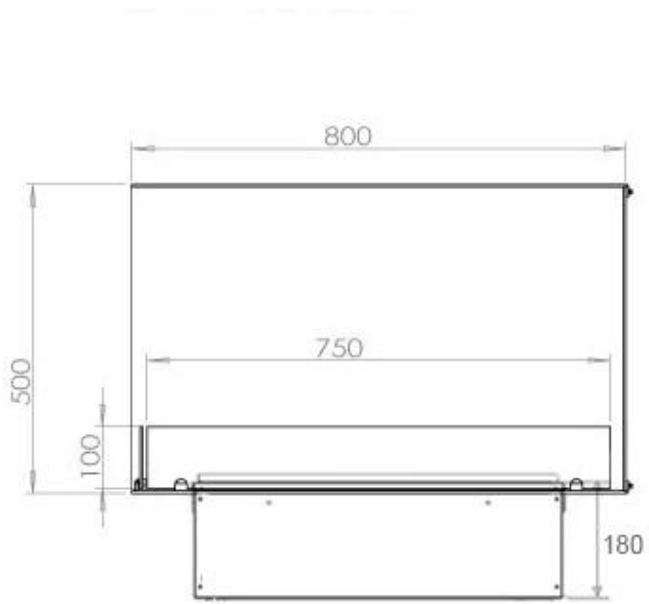

Appearance

Interior	Black
Flame colours	1 colours
Materials	Steel
Colour	Black
Finish	Matte
Decoration	Wood (Additional)
Glas included	Yes
Glass Height	15 cm

Type

Producttype	See-through Built-in Opti-myst Fireplace
Brand	Foco
Flame view	Left side
Use	Indoor
Warranty	2 years

Size

Length/Width	80 cm
Height	50 cm
Depth	40 cm
Weight	25 kg
Cable lenght	150 cm

CASSETTE 500 MANUAL

TOP

FRONT

SIDE

CASSETTE 500 AUTOMATIC

TOP