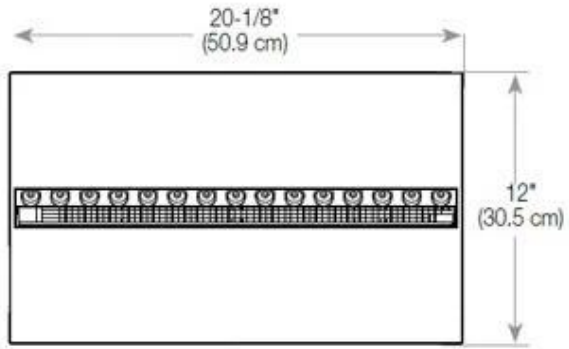

Appearance

Interior	Black
Flame colours	1 colours
Materials	Steel
Colour	Black
Finish	Matte
Decoration	Wood (Additional)
Glas included	Yes
Glass Height	15 cm

Type

Producttype	See-through Built-in Opti-myst Fireplace
Brand	Foco
Flame view	Left side
Use	Indoor
Warranty	2 years

Size

Length/Width	80 cm
Height	50 cm
Depth	40 cm
Weight	25 kg
Cable lenght	150 cm

CASSETTE 500 MANUAL

TOP

FRONT

SIDE

CASSETTE 500 AUTOMATIC

TOP