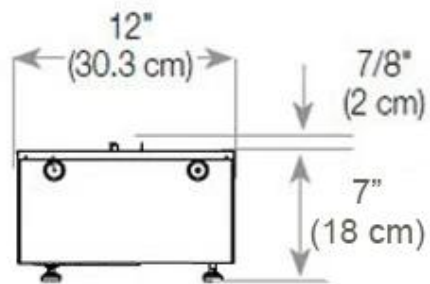

CASSETTE 1000 MANUAL

SIDE