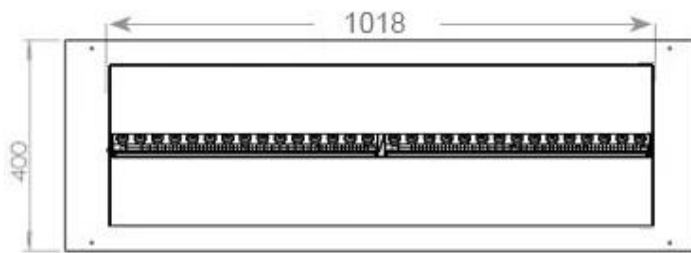

Length/Width	120 cm
Height	50 cm
Depth	40 cm
Weight	30 kg
Cable lenght	150 cm

Technical Specifications

Burner Model	Dimplex Optimyst Cassette 1000
Fuel	Water and Electricity
Burning time up to	10 hours
Flame colours	1 colours
Capacity	2 Litres
Heat output (max)	No heat kW
Consumption	440 L/h

Material & Appearance

Material	Steel
Colour	Black
Finish	Matte
Interior (colour/material)	Black
Flame view	46
Decoration	Wood (Additional)
Glas included	Yes
Glass Height	15 cm

Installation Details

Required ventilation opening	420
Flue/Chimney	Not Required
Power Requirements	Yes