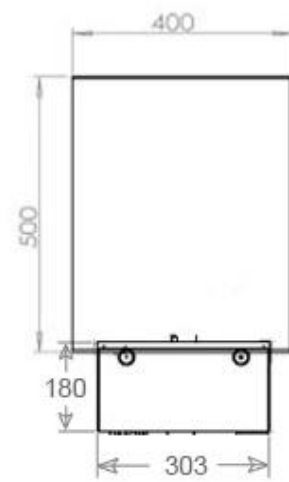

CACHFIRES

FOCO MYST CORNER RIGHT 1200

HYB-30-118

Foco Myst Corner 1200 water vapor fireplace, 150 cm, for installation in the corner of a wall. This model is right-facing.

TECHNICAL SPECIFICATIONS

Appearance

Flame colours	1 colours
Interior	Black
Materials	Steel
Colour	Black
Finish	Matte
Decoration	Wood (Additional)
Glas included	Yes
Glass Height	15 cm

Features

Burner type	Dimplex Optimyst Cassette 1000
Thermostat	No
Ventilation	420 cm ²
Flue/chimney	Not Required
Remote control	Yes (included)
Adjustable flame	Yes
Control	Remote Control
Requires electricity	Yes
Burn time	10 hours
Capacity	2 Litres
Heat output (max)	No heat kW
Fuel	Water and Electricity
Usage	440 L/h

Type

Producttype	See-through Built-in Opti-myst Fireplace
Brand	Foco
Flame view	46
Use	Indoor
Warranty	2 years

Size

Length/Width	120 cm
Height	50 cm
Depth	40 cm
Weight	30 kg
Cable lenght	150 cm

CASSETTE 1000 MANUAL