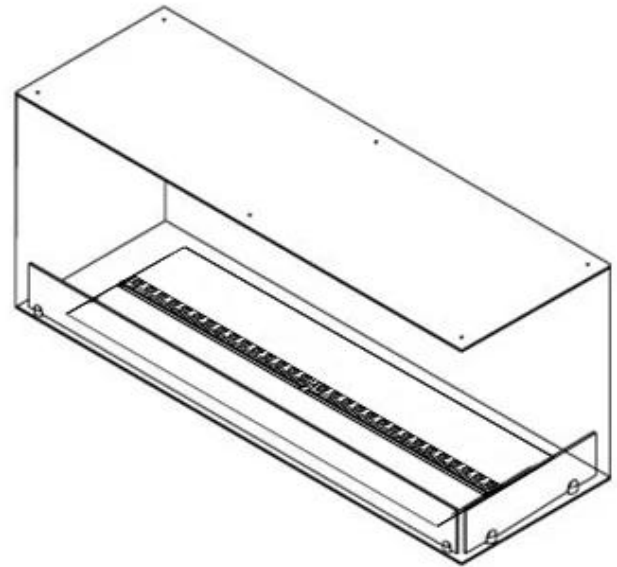

CACHFIRES

FOCO MYST CORNER RIGHT 1200

HYB-30-118

Foco Myst Corner 1200 water vapor fireplace, 150 cm, for installation in the corner of a wall. This model is right-facing.

TECHNICAL SPECIFICATIONS

Features

Length/Width	120 cm
Height	50 cm
Depth	40 cm
Weight	30 kg
Cable lenght	150 cm

Technical Specifications

Burner Model	Dimplex Optimyst Cassette 1000
Fuel	Water and Electricity
Burning time up to	10 hours
Flame colours	1 colours
Capacity	2 Litres
Heat output (max)	No heat kW
Consumption	440 L/h

Material & Appearance

Material	Steel
Colour	Black
Finish	Matte
Interior (colour/material)	Black
Flame view	46
Decoration	Wood (Additional)
Glas included	Yes
Glass Height	15 cm

Installation Details

Required ventilation opening	420
Flue/Chimney	Not Required
Power Requirements	Yes