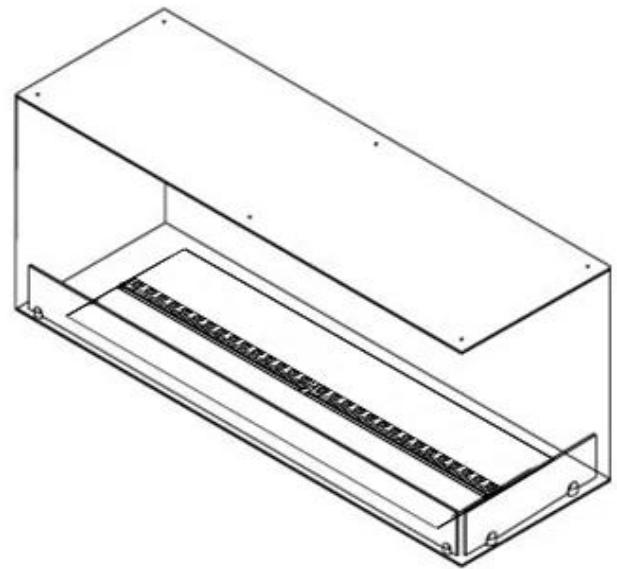

CACHFIRES

FOCO MYST CORNER RIGHT 1200

HYB-30-118

Foco Myst Corner 1200 water vapor fireplace, 150 cm, for installation in the corner of a wall. This model is right-facing.

TECHNICAL SPECIFICATIONS

Appearance

Flame colours	1 colours
Interior	Black
Materials	Steel
Colour	Black
Finish	Matte
Decoration	Wood (Additional)
Glas included	Yes
Glass Height	15 cm

Features

Burner type	Dimplex Optimyst Cassette 1000
Thermostat	No
Ventilation	420 cm ²
Flue/chimney	Not Required
Remote control	Yes (included)
Adjustable flame	Yes
Control	Remote Control
Requires electricity	Yes
Burn time	10 hours
Capacity	2 Litres
Heat output (max)	No heat kW
Fuel	Water and Electricity
Usage	440 L/h

Type

Producttype	See-through Built-in Opti-myst Fireplace
Brand	Foco
Flame view	46
Use	Indoor
Warranty	2 years

Size

Length/Width	120 cm
Height	50 cm
Depth	40 cm
Weight	30 kg
Cable lenght	150 cm

CASSETTE 1000 MANUAL