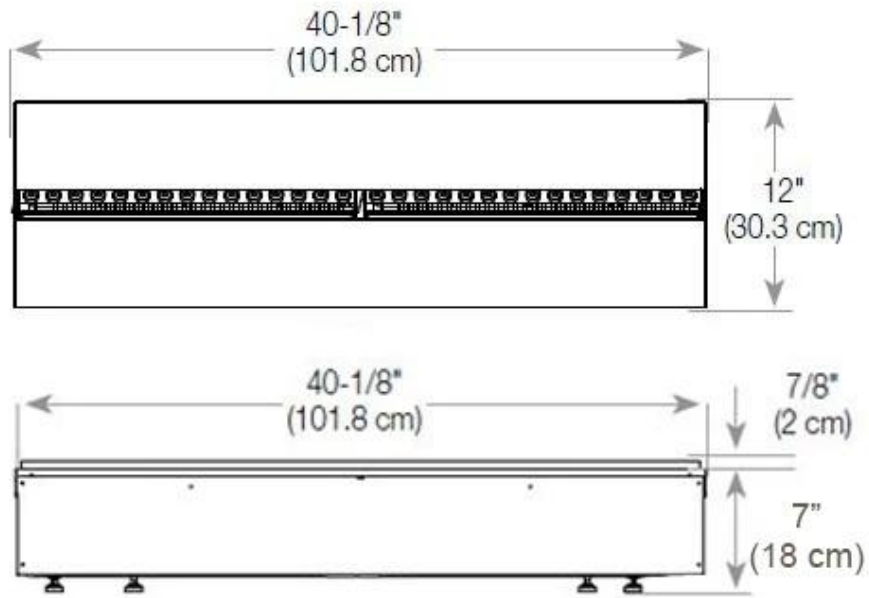

CASSETTE 1000 MANUAL

FRONT