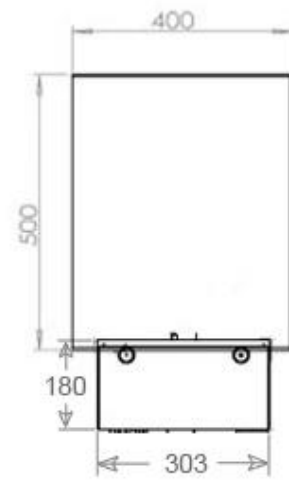

Length/Width	120 cm
Height	50 cm
Depth	40 cm
Weight	30 kg
Cable lenght	150 cm

Technical Specifications

Burner Model	Dimplex Optimyst Cassette 1000
Fuel	Water and Electricity
Burning time up to	10 hours
Flame colours	1 colours
Capacity	2 Litres
Heat output (max)	No heat kW
Consumption	440 L/h

Material & Appearance

Material	Steel
Colour	Black
Finish	Matte
Interior (colour/material)	Black
Flame view	46
Decoration	Wood (Additional)
Glas included	Yes
Glass Height	15 cm

Installation Details

Required ventilation opening	420
Flue/Chimney	Not Required
Power Requirements	Yes