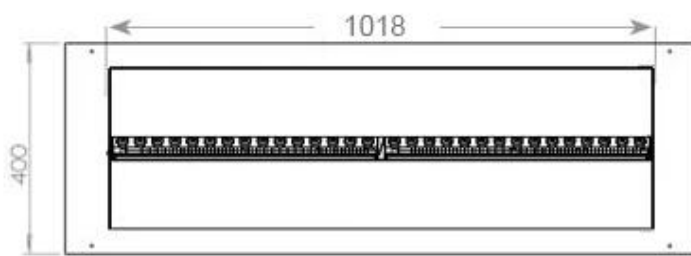

CACHFIRES

FOCO MYST CORNER RIGHT 1200

HYB-30-118

Foco Myst Corner 1200 water vapor fireplace, 150 cm, for installation in the corner of a wall. This model is right-facing.

TECHNICAL SPECIFICATIONS

Appearance

Flame colours	1 colours
Interior	Black
Materials	Steel
Colour	Black
Finish	Matte
Decoration	Wood (Additional)
Glas included	Yes
Glass Height	15 cm

Features

Burner type	Dimplex Optimyst Cassette 1000
Thermostat	No
Ventilation	420 cm ²
Flue/chimney	Not Required
Remote control	Yes (included)
Adjustable flame	Yes
Control	Remote Control
Requires electricity	Yes
Burn time	10 hours
Capacity	2 Litres
Heat output (max)	No heat kW
Fuel	Water and Electricity
Usage	440 L/h

Type

Producttype	See-through Built-in Opti-myst Fireplace
Brand	Foco
Flame view	46
Use	Indoor
Warranty	2 years

Size

Length/Width	120 cm
Height	50 cm
Depth	40 cm
Weight	30 kg
Cable lenght	150 cm

CASSETTE 1000 MANUAL