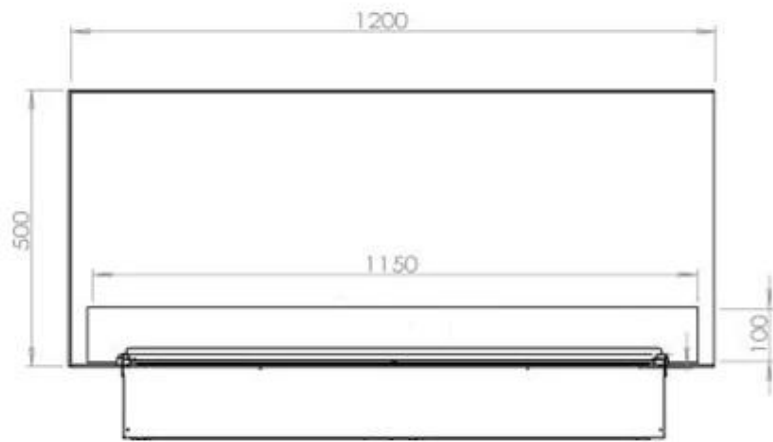

Length/Width	120 cm
Height	50 cm
Depth	40 cm
Weight	30 kg
Cable lenght	150 cm

Technical Specifications

Burner Model	Dimplex Optimyst Cassette 1000
Fuel	Water and Electricity
Burning time up to	10 hours
Flame colours	1 colours
Capacity	2 Litres
Heat output (max)	No heat kW
Consumption	440 L/h

Material & Appearance

Material	Steel
Colour	Black
Finish	Matte
Interior (colour/material)	Black
Flame view	46
Decoration	Wood (Additional)
Glas included	Yes
Glass Height	15 cm

Installation Details

Required ventilation opening	420
Flue/Chimney	Not Required
Power Requirements	Yes