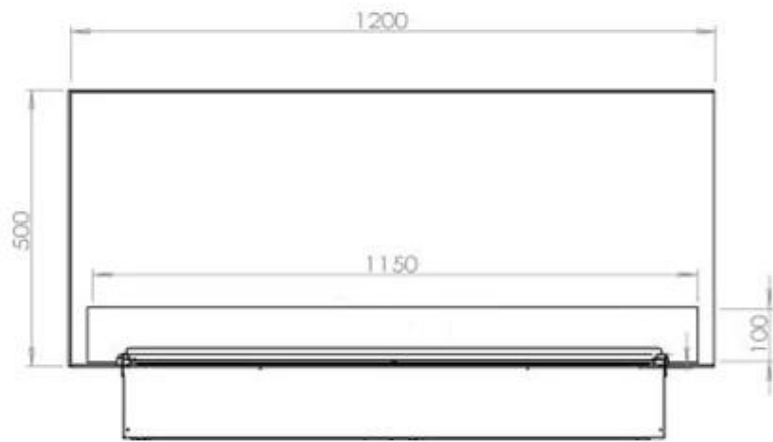

CACHFIRES

FOCO MYST CORNER RIGHT 1200

HYB-30-118

Foco Myst Corner 1200 water vapor fireplace, 150 cm, for installation in the corner of a wall. This model is right-facing.

TECHNICAL SPECIFICATIONS

Appearance

Flame colours	1 colours
Interior	Black
Materials	Steel
Colour	Black
Finish	Matte
Decoration	Wood (Additional)
Glas included	Yes
Glass Height	15 cm

Features

Burner type	Dimplex Optimyst Cassette 1000
Thermostat	No
Ventilation	420 cm ²
Flue/chimney	Not Required
Remote control	Yes (included)
Adjustable flame	Yes
Control	Remote Control
Requires electricity	Yes
Burn time	10 hours
Capacity	2 Litres
Heat output (max)	No heat kW
Fuel	Water and Electricity
Usage	440 L/h

Type

Producttype	See-through Built-in Opti-myst Fireplace
Brand	Foco
Flame view	46
Use	Indoor
Warranty	2 years

Size

Length/Width	120 cm
Height	50 cm
Depth	40 cm
Weight	30 kg
Cable lenght	150 cm

CASSETTE 1000 MANUAL