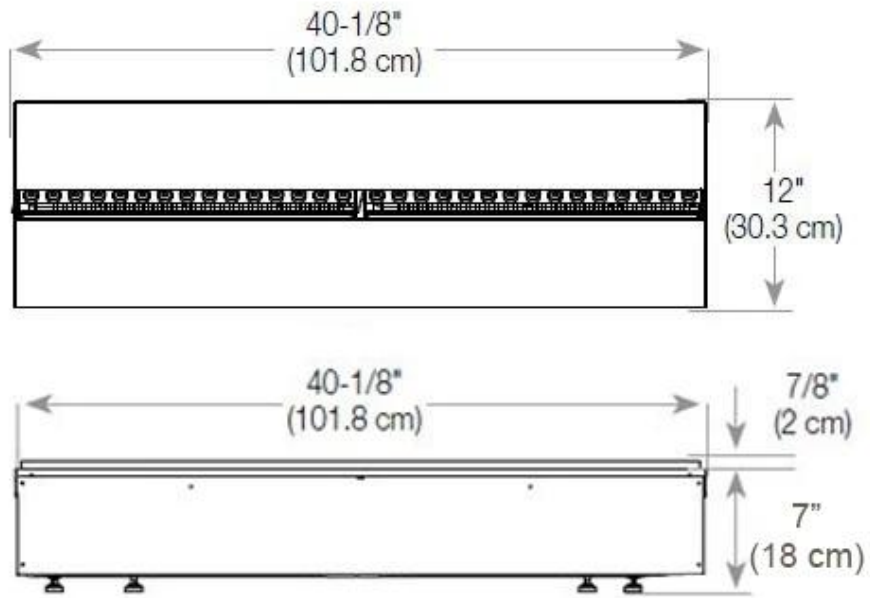

CASSETTE 1000 MANUAL

FRONT