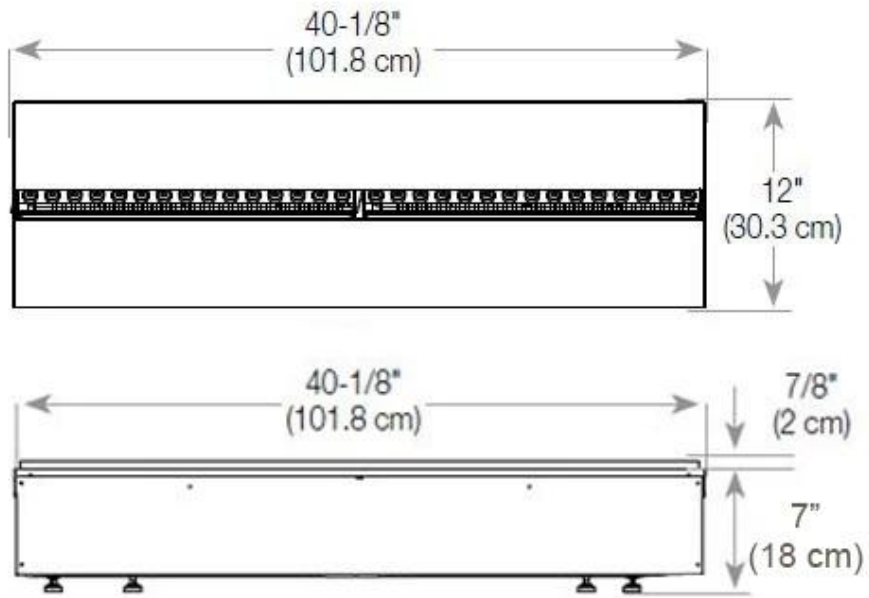

Type

Producttype	See-through Built-in Opti-myst Fireplace
Brand	Foco
Flame view	46
Use	Indoor
Warranty	2 years

Size

Length/Width	120 cm
Height	50 cm
Depth	40 cm
Weight	30 kg
Cable lenght	150 cm

CASSETTE 1000 MANUAL