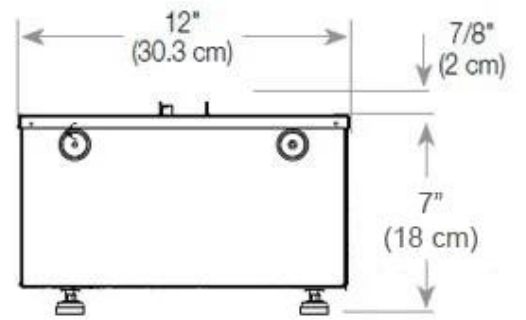

CASSETTE 500 MANUAL

SIDE