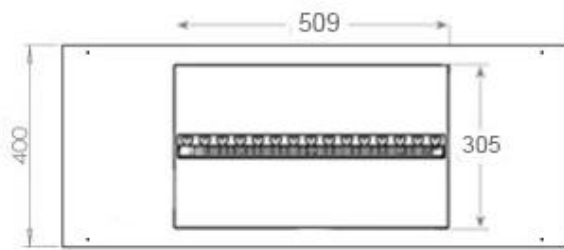

Flame colours	1 colours
Interior	Black
Materials	Steel
Colour	Black
Finish	Matte
Decoration	Wood (Additional)
Glas included	Yes
Glass Height	15 cm

Features

Burner type	Dimplex Optimyst Cassette 500
Thermostat	No
Ventilation	210 cm ²
Flue/chimney	Not Required
Remote control	Yes (included)
Adjustable flame	Yes
Control	Remote Control
Requires electricity	Yes
Burn time	10 hours
Capacity	2 Litres
Heat output (max)	No heat kW
Fuel	Water and Electricity
Usage	220 L/h

Type

Producttype	See-through Built-in Opti-myst Fireplace
Brand	Foco
Flame view	46
Use	Indoor
Warranty	2 years

Size

Length/Width	100 cm
Height	50 cm
Depth	40 cm
Weight	30 kg
Cable lenght	150 cm

CASSETTE 500 MANUAL