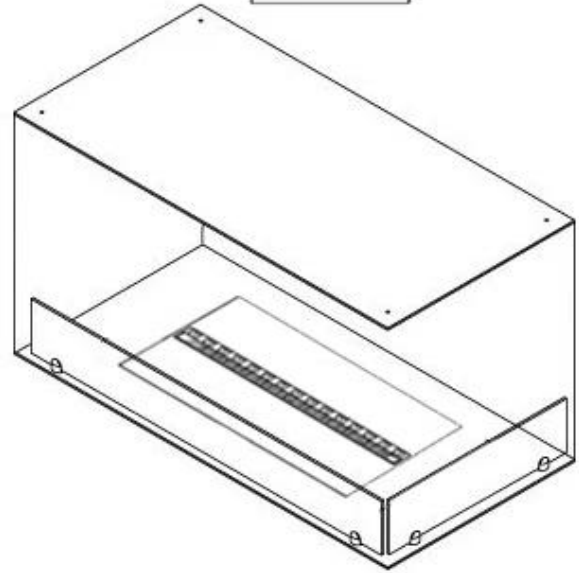

CACHFIRES

FOCO MYST CORNER RIGHT 1000

HYB-30-117

Foco Myst Corner 1000 water vapor fireplace, one meter, for installation in the corner of a wall. This model is right-facing.

TECHNICAL SPECIFICATIONS

Features

Length/Width	100 cm
Height	50 cm
Depth	40 cm
Weight	30 kg
Cable lenght	150 cm

Technical Specifications

Burner Model	Dimplex Optimyst Cassette 500
Fuel	Water and Electricity
Burning time up to	10 hours
Capacity	2 Litres
Flame colours	1 colours
Heat output (max)	No heat kW
Consumption	220 L/h

Material & Appearance

Material	Steel
Colour	Black
Finish	Matte
Interior (colour/material)	Black
Flame view	46
Decoration	Wood (Additional)
Glas included	Yes
Glass Height	15 cm

Installation Details

Required ventilation opening	210
Flue/Chimney	Not Required
Power Requirements	Yes