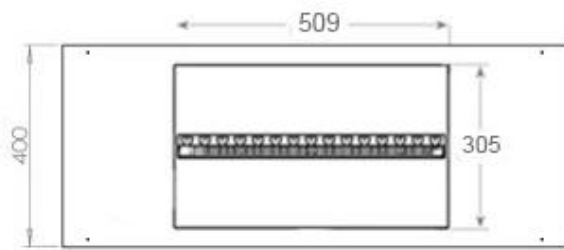

Length/Width	100 cm
Height	50 cm
Depth	40 cm
Weight	30 kg
Cable lenght	150 cm

Technical Specifications

Burner Model	Dimplex Optimyst Cassette 500
Fuel	Water and Electricity
Burning time up to	10 hours
Capacity	2 Litres
Flame colours	1 colours
Heat output (max)	No heat kW
Consumption	220 L/h

Material & Appearance

Material	Steel
Colour	Black
Finish	Matte
Interior (colour/material)	Black
Flame view	46
Decoration	Wood (Additional)
Glas included	Yes
Glass Height	15 cm

Installation Details

Required ventilation opening	210
Flue/Chimney	Not Required
Power Requirements	Yes