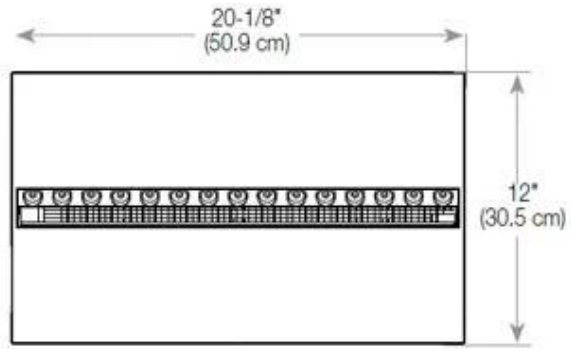

CASSETTE 500 MANUAL

TOP