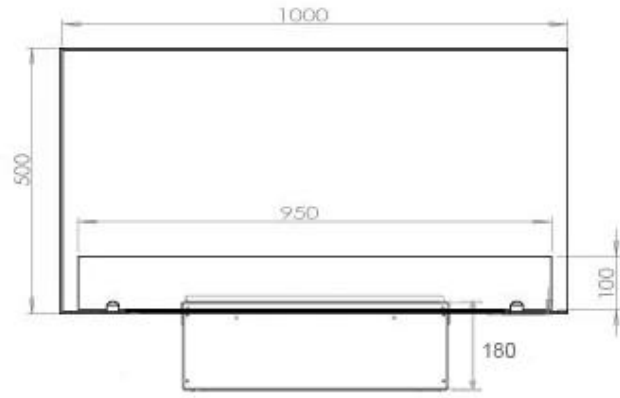

Length/Width	100 cm
Height	50 cm
Depth	40 cm
Weight	30 kg
Cable lenght	150 cm

Technical Specifications

Burner Model	Dimplex Optimyst Cassette 500
Fuel	Water and Electricity
Burning time up to	10 hours
Capacity	2 Litres
Flame colours	1 colours
Heat output (max)	No heat kW
Consumption	220 L/h

Material & Appearance

Material	Steel
Colour	Black
Finish	Matte
Interior (colour/material)	Black
Flame view	46
Decoration	Wood (Additional)
Glas included	Yes
Glass Height	15 cm

Installation Details

Required ventilation opening	210
Flue/Chimney	Not Required
Power Requirements	Yes