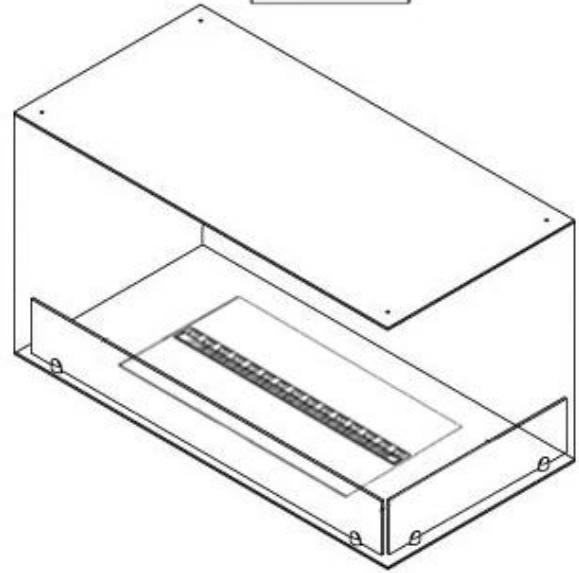

CACHFIRES

FOCO MYST CORNER RIGHT 1000

HYB-30-117

Foco Myst Corner 1000 water vapor fireplace, one meter, for installation in the corner of a wall. This model is right-facing.

TECHNICAL SPECIFICATIONS

Appearance

Flame colours	1 colours
Interior	Black
Materials	Steel
Colour	Black
Finish	Matte
Decoration	Wood (Additional)
Glas included	Yes
Glass Height	15 cm

Features

Burner type	Dimplex Optimyst Cassette 500
Thermostat	No
Ventilation	210 cm ²
Flue/chimney	Not Required
Remote control	Yes (included)
Adjustable flame	Yes
Control	Remote Control
Requires electricity	Yes
Burn time	10 hours
Capacity	2 Litres
Heat output (max)	No heat kW
Fuel	Water and Electricity
Usage	220 L/h

Type

Producttype	See-through Built-in Opti-myst Fireplace
Brand	Foco
Flame view	46
Use	Indoor
Warranty	2 years

Size

Length/Width	100 cm
Height	50 cm
Depth	40 cm
Weight	30 kg
Cable lenght	150 cm

CASSETTE 500 MANUAL