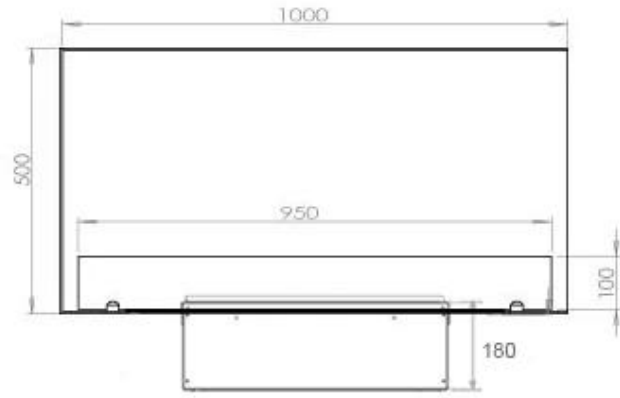

CACHFIRES

FOCO MYST CORNER RIGHT 1000

HYB-30-117

Foco Myst Corner 1000 water vapor fireplace, one meter, for installation in the corner of a wall. This model is right-facing.

TECHNICAL SPECIFICATIONS

Appearance

Flame colours	1 colours
Interior	Black
Materials	Steel
Colour	Black
Finish	Matte
Decoration	Wood (Additional)
Glas included	Yes
Glass Height	15 cm

Features

Burner type	Dimplex Optimyst Cassette 500
Thermostat	No
Ventilation	210 cm ²
Flue/chimney	Not Required
Remote control	Yes (included)
Adjustable flame	Yes
Control	Remote Control
Requires electricity	Yes
Burn time	10 hours
Capacity	2 Litres
Heat output (max)	No heat kW
Fuel	Water and Electricity
Usage	220 L/h

Type

Producttype	See-through Built-in Opti-myst Fireplace
Brand	Foco
Flame view	46
Use	Indoor
Warranty	2 years

Size

Length/Width	100 cm
Height	50 cm
Depth	40 cm
Weight	30 kg
Cable lenght	150 cm

CASSETTE 500 MANUAL