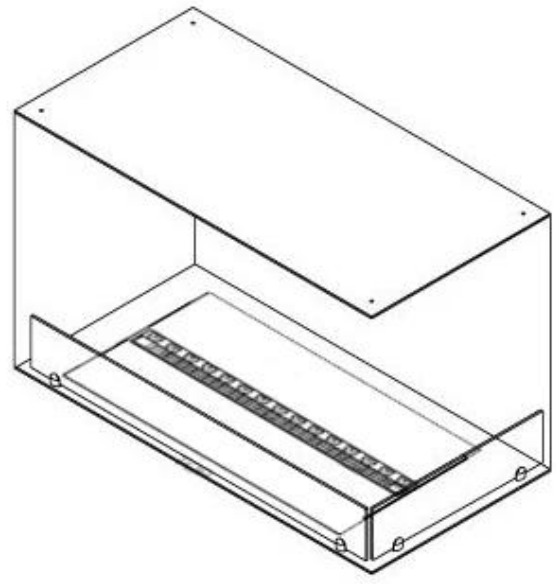

CACHFIRES

FOCO MYST CORNER RIGHT 800

HYB-30-116

Foco Myst Corner 800 water vapor fireplace for installation in a corner wall. The flame is visible from two sides. This model is right-facing.

TECHNICAL SPECIFICATIONS

Appearance

Interior	Black
Flame colours	1 colours
Materials	Steel
Colour	Black
Finish	Matte
Decoration	Wood (Additional)
Glas included	Yes
Glass Height	15 cm

Type

Producttype	See-through Built-in Opti-myst Fireplace
Brand	Foco
Flame view	46
Use	Indoor
Warranty	2 years

Size

Length/Width	80 cm
Height	50 cm
Depth	40 cm
Weight	25 kg

CASSETTE 500 MANUAL

TOP

FRONT

SIDE

CASSETTE 500 AUTOMATIC

TOP