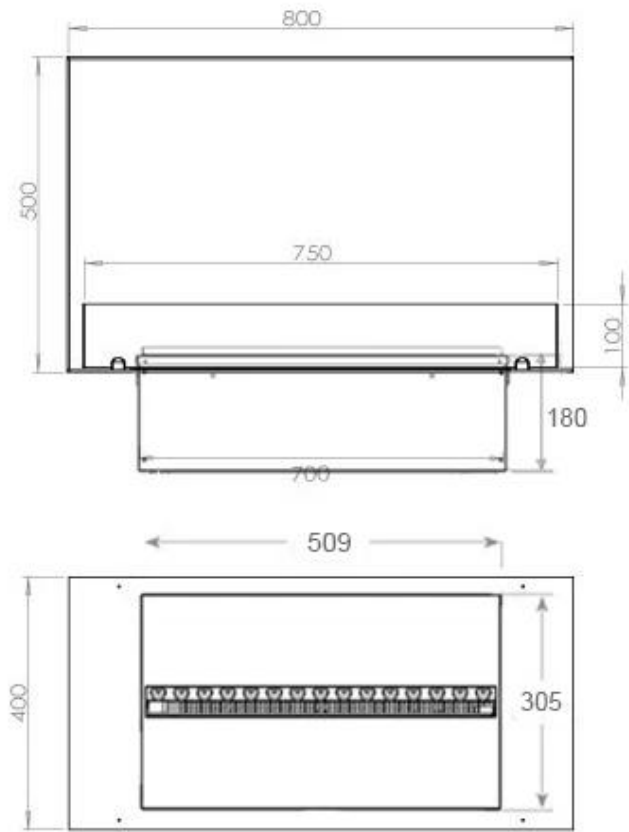

Appearance

Interior	Black
Flame colours	1 colours
Materials	Steel
Colour	Black
Finish	Matte
Decoration	Wood (Additional)
Glas included	Yes
Glass Height	15 cm

Type

Producttype	See-through Built-in Opti-myst Fireplace
Brand	Foco
Flame view	46
Use	Indoor
Warranty	2 years

Size

Length/Width	80 cm
Height	50 cm
Depth	40 cm
Weight	25 kg

CASSETTE 500 MANUAL

TOP

FRONT

SIDE

CASSETTE 500 AUTOMATIC

TOP