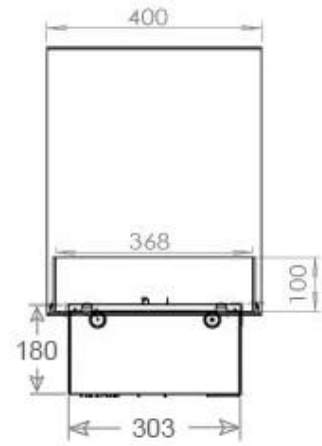

Type

Brand	Foco
Flame view	Room Divider
Producttype	3-sided Built-in Opti-myst Fireplace
Warranty	2 years
Use	Indoor

Appearance

Interior	Black
Finish	Matte
Decoration	Wood (Additional)
Glass Height	15 cm
Glas included	Yes
Materials	Steel
Flame colours	1 colours
Colour	Black

Size

Cable lenght	150 cm
Weight	40 kg
Depth	40 cm
Length/Width	120 cm
Height	50 cm

CASSETTE 1000 MANUAL

FRONT

SIDE

CASSETTE 100 AUTOMATIC

TOP

FRONT