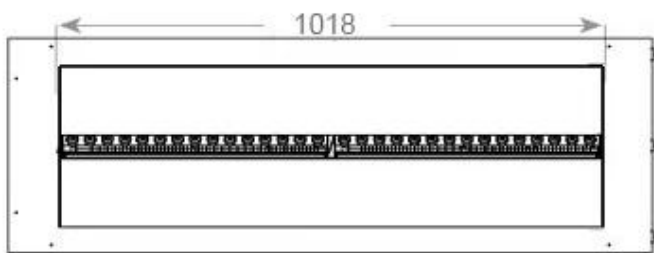

Appearance

Flame colours	1 colours
Interior	Black
Materials	Steel
Colour	Black
Finish	Matte
Decoration	Wood (Additional)
Glas included	Yes
Glass Height	15 cm

Type

Producttype	3-sided Built-in Opti-myst Fireplace
Brand	Foco
Flame view	Room Divider
Use	Indoor
Warranty	2 years

Size

Length/Width	120 cm
Height	50 cm
Depth	40 cm
Weight	40 kg
Cable lenght	150 cm

CASSETTE 1000 MANUAL

FRONT

SIDE

CASSETTE 100 AUTOMATIC