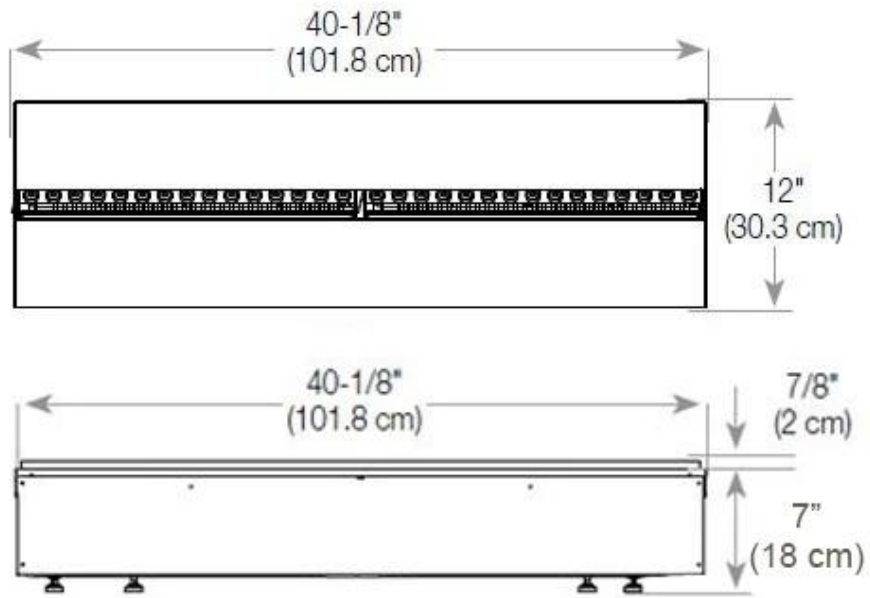

Type

Brand	Foco
Flame view	Room Divider
Producttype	3-sided Built-in Opti-myst Fireplace
Warranty	2 years
Use	Indoor

Appearance

Interior	Black
Finish	Matte
Decoration	Wood (Additional)
Glass Height	15 cm
Glas included	Yes
Materials	Steel
Flame colours	1 colours
Colour	Black

Size

Cable lenght	150 cm
Weight	40 kg
Depth	40 cm
Length/Width	120 cm
Height	50 cm

CASSETTE 1000 MANUAL

FRONT

SIDE

CASSETTE 100 AUTOMATIC

TOP

FRONT