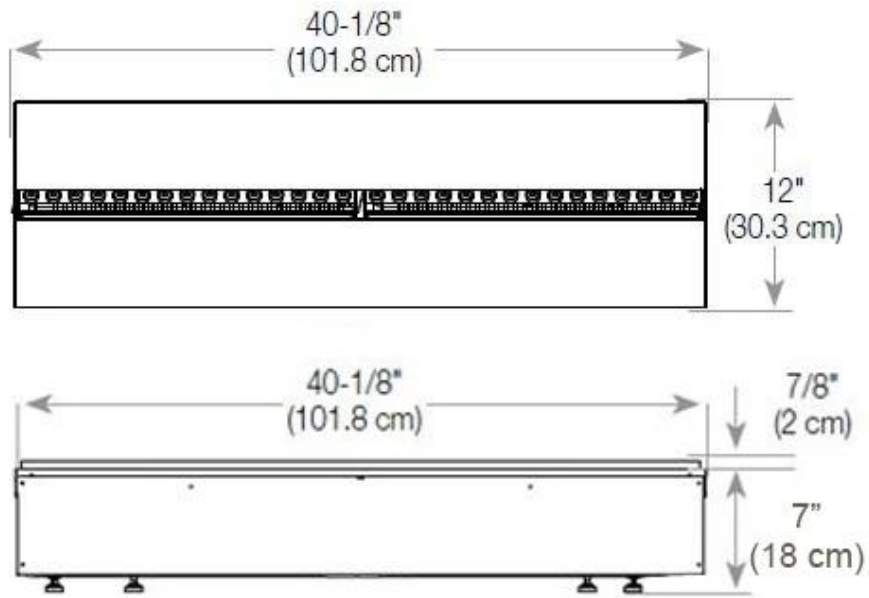

Appearance

Flame colours	1 colours
Interior	Black
Materials	Steel
Colour	Black
Finish	Matte
Decoration	Wood (Additional)
Glas included	Yes
Glass Height	15 cm

Type

Producttype	3-sided Built-in Opti-myst Fireplace
Brand	Foco
Flame view	Room Divider
Use	Indoor
Warranty	2 years

Size

Length/Width	120 cm
Height	50 cm
Depth	40 cm
Weight	40 kg
Cable lenght	150 cm

CASSETTE 1000 MANUAL

FRONT

SIDE

CASSETTE 100 AUTOMATIC