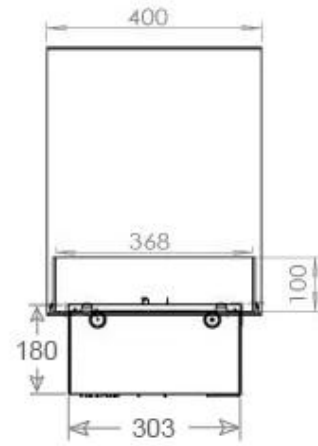

Appearance

Flame colours	1 colours
Interior	Black
Materials	Steel
Colour	Black
Finish	Matte
Decoration	Wood (Additional)
Glas included	Yes
Glass Height	15 cm

Type

Producttype	3-sided Built-in Opti-myst Fireplace
Brand	Foco
Flame view	Room Divider
Use	Indoor
Warranty	2 years

Size

Length/Width	120 cm
Height	50 cm
Depth	40 cm
Weight	40 kg
Cable lenght	150 cm

CASSETTE 1000 MANUAL

FRONT

SIDE

CASSETTE 100 AUTOMATIC