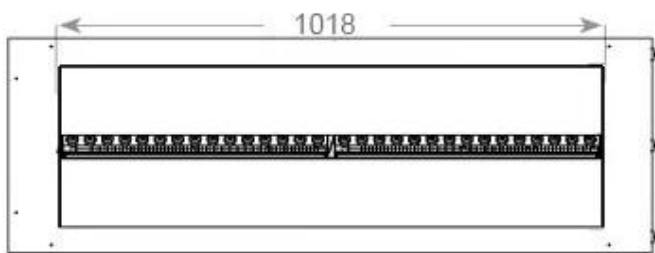

Type

Brand	Foco
Flame view	Room Divider
Producttype	3-sided Built-in Opti-myst Fireplace
Warranty	2 years
Use	Indoor

Appearance

Interior	Black
Finish	Matte
Decoration	Wood (Additional)
Glass Height	15 cm
Glas included	Yes
Materials	Steel
Flame colours	1 colours
Colour	Black

Size

Cable lenght	150 cm
Weight	40 kg
Depth	40 cm
Length/Width	120 cm
Height	50 cm

CASSETTE 1000 MANUAL

FRONT

SIDE

CASSETTE 100 AUTOMATIC

TOP

FRONT