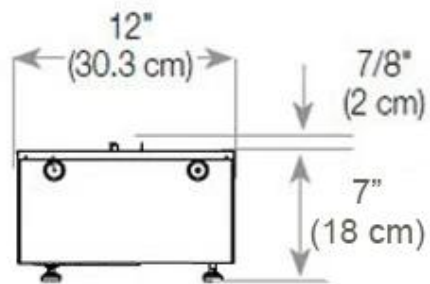

| | |
|--------------|--------|
| Length/Width | 120 cm |
| Height | 50 cm |
| Depth | 40 cm |
| Weight | 40 kg |
| Cable lenght | 150 cm |

Technical Specifications

| | |
|--------------------|--------------------------------|
| Fuel | Water and Electricity |
| Burner Model | Dimplex Optimyst Cassette 1000 |
| Burning time up to | 10 hours |
| Capacity | 2 Litres |
| Flame colours | 1 colours |
| Heat output (max) | No heat kW |
| Consumption | 220 L/h |

Material & Appearance

| | |
|----------------------------|-------------------|
| Material | Steel |
| Colour | Black |
| Finish | Matte |
| Interior (colour/material) | Black |
| Flame view | Room Divider |
| Decoration | Wood (Additional) |
| Glas included | Yes |
| Glass Height | 15 cm |

Installation Details

| | |
|------------------------------|--------------|
| Required ventilation opening | 420 |
| Flue/Chimney | Not Required |
| Power Requirements | Yes |

CASSETTE 1000 MANUAL

FRONT

SIDE