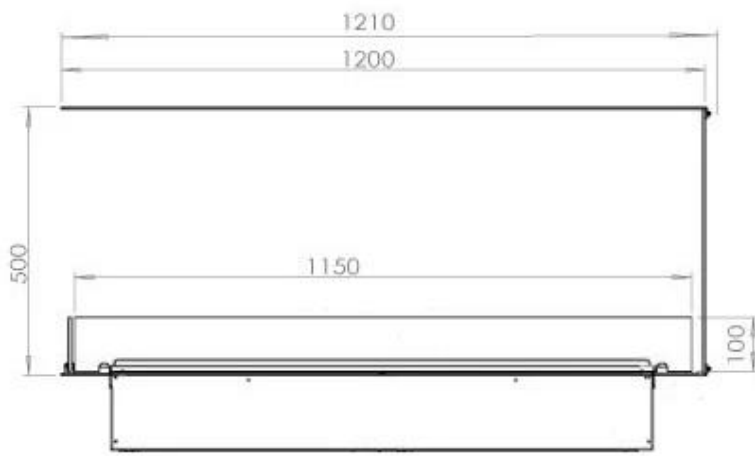

Type

Brand	Foco
Flame view	Room Divider
Producttype	3-sided Built-in Opti-myst Fireplace
Warranty	2 years
Use	Indoor

Appearance

Interior	Black
Finish	Matte
Decoration	Wood (Additional)
Glass Height	15 cm
Glas included	Yes
Materials	Steel
Flame colours	1 colours
Colour	Black

Size

Cable lenght	150 cm
Weight	40 kg
Depth	40 cm
Length/Width	120 cm
Height	50 cm

CASSETTE 1000 MANUAL

FRONT

SIDE

CASSETTE 100 AUTOMATIC

TOP

FRONT