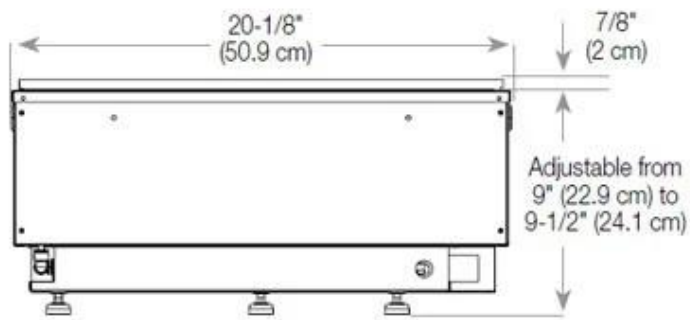

#### Appearance

Interior	Black
Flame colours	1 colours
Materials	Steel
Colour	Black
Finish	Matte
Decoration	Wood (Additional)
Glas included	Yes
Glass Height	15 cm

#### Size

Length/Width	100 cm
Height	50 cm
Depth	40 cm
Weight	30 kg
Cable lenght	150 cm

CASSETTE 500 MANUAL

TOP

FRONT

SIDE

CASSETTE 500 AUTOMATIC

TOP