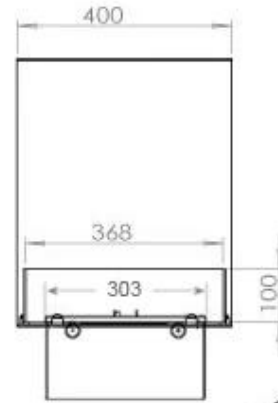

Appearance

Interior	Black
Finish	Matte
Decoration	Wood (Additional)
Glass Height	15 cm
Glas included	Yes
Materials	Steel
Flame colours	1 colours
Colour	Black

Size

Cable lenght	150 cm
Weight	30 kg
Depth	40 cm
Length/Width	100 cm
Height	50 cm