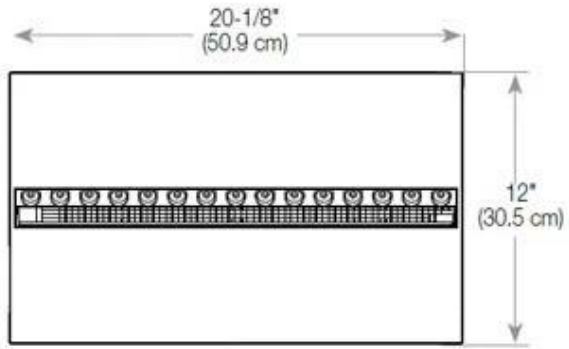

#### Appearance

Interior	Black
Flame colours	1 colours
Materials	Steel
Colour	Black
Finish	Matte
Decoration	Wood (Additional)
Glas included	Yes
Glass Height	15 cm

#### Size

Length/Width	100 cm
Height	50 cm
Depth	40 cm
Weight	30 kg
Cable lenght	150 cm

CASSETTE 500 MANUAL

TOP

FRONT

SIDE

CASSETTE 500 AUTOMATIC

TOP