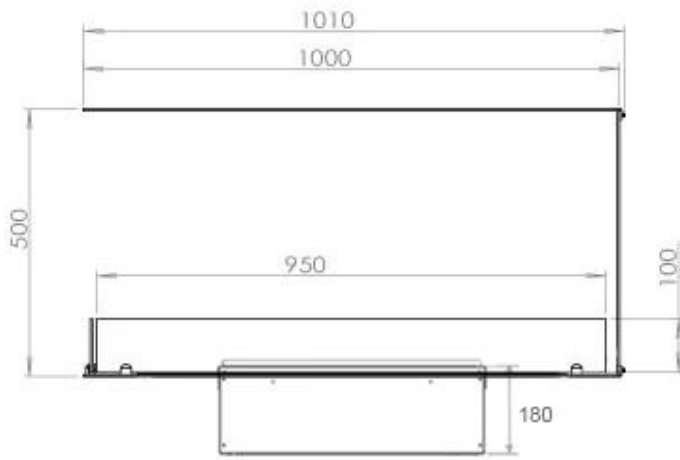

Appearance

Interior	Black
Finish	Matte
Decoration	Wood (Additional)
Glass Height	15 cm
Glas included	Yes
Materials	Steel
Flame colours	1 colours
Colour	Black

Size

Cable lenght	150 cm
Weight	30 kg
Depth	40 cm
Length/Width	100 cm
Height	50 cm