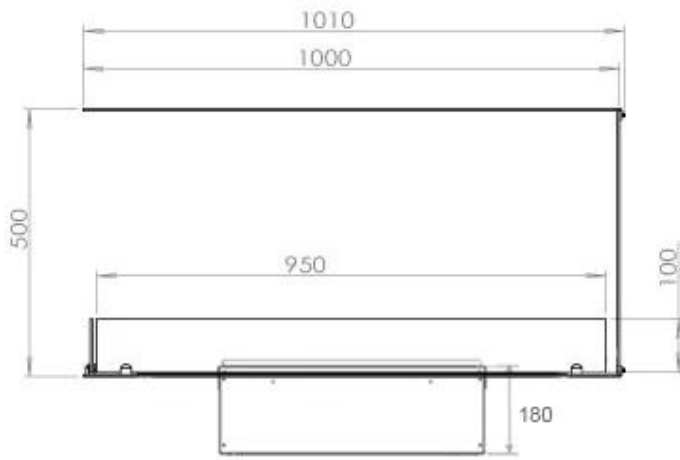

#### Appearance

Interior	Black
Flame colours	1 colours
Materials	Steel
Colour	Black
Finish	Matte
Decoration	Wood (Additional)
Glas included	Yes
Glass Height	15 cm

#### Size

Length/Width	100 cm
Height	50 cm
Depth	40 cm
Weight	30 kg
Cable lenght	150 cm

CASSETTE 500 MANUAL

TOP

FRONT

SIDE

CASSETTE 500 AUTOMATIC

TOP