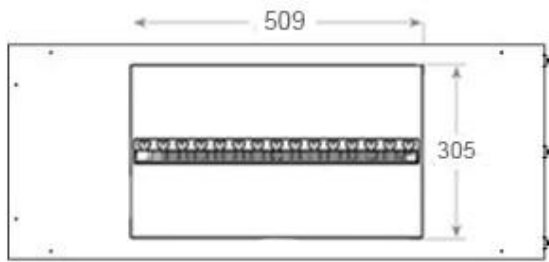

#### Appearance

Interior	Black
Flame colours	1 colours
Materials	Steel
Colour	Black
Finish	Matte
Decoration	Wood (Additional)
Glas included	Yes
Glass Height	15 cm

#### Size

Length/Width	100 cm
Height	50 cm
Depth	40 cm
Weight	30 kg
Cable lenght	150 cm

CASSETTE 500 MANUAL

TOP

FRONT

SIDE

CASSETTE 500 AUTOMATIC

TOP