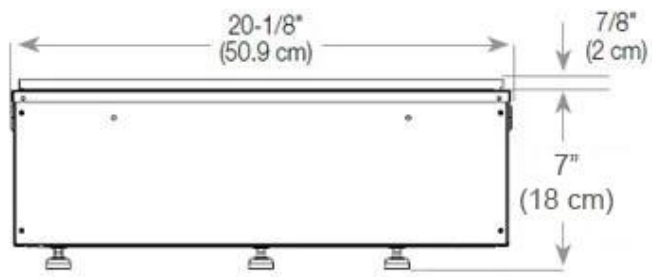

#### Appearance

Interior	Black
Flame colours	1 colours
Materials	Steel
Colour	Black
Finish	Matte
Decoration	Wood (Additional)
Glas included	Yes
Glass Height	15 cm

#### Size

Length/Width	100 cm
Height	50 cm
Depth	40 cm
Weight	30 kg
Cable lenght	150 cm

CASSETTE 500 MANUAL

TOP

FRONT

SIDE

CASSETTE 500 AUTOMATIC

TOP