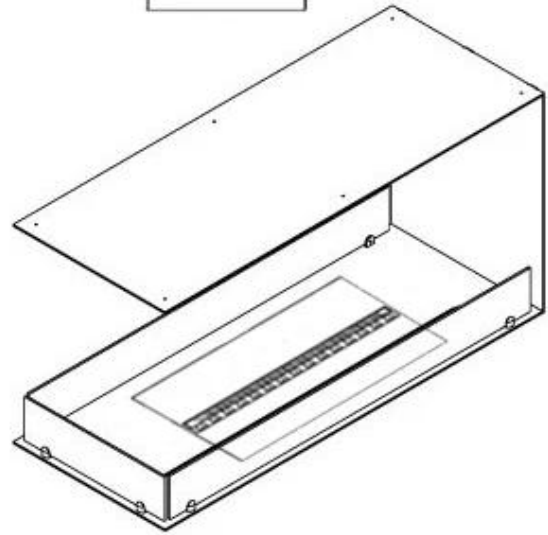

#### Appearance

Interior	Black
Flame colours	1 colours
Materials	Steel
Colour	Black
Finish	Matte
Decoration	Wood (Additional)
Glas included	Yes
Glass Height	15 cm

#### Size

Length/Width	100 cm
Height	50 cm
Depth	40 cm
Weight	30 kg
Cable lenght	150 cm

CASSETTE 500 MANUAL

TOP

FRONT

SIDE

CASSETTE 500 AUTOMATIC

TOP