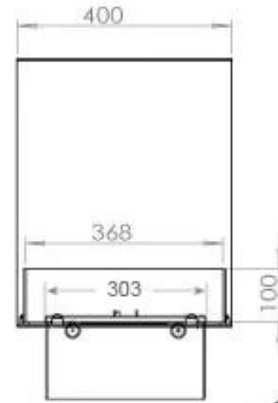

#### Appearance

Interior	Black
Flame colours	1 colours
Materials	Steel
Colour	Black
Finish	Matte
Decoration	Wood (Additional)
Glas included	Yes
Glass Height	15 cm

#### Size

Length/Width	100 cm
Height	50 cm
Depth	40 cm
Weight	30 kg
Cable lenght	150 cm

CASSETTE 500 MANUAL

TOP

FRONT

SIDE

CASSETTE 500 AUTOMATIC

TOP