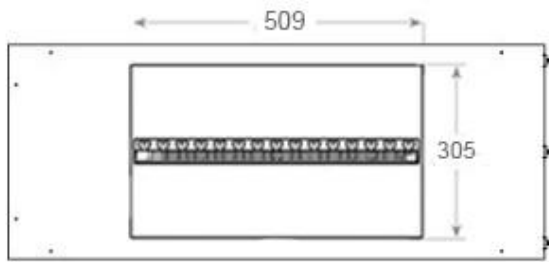

Appearance

Interior	Black
Finish	Matte
Decoration	Wood (Additional)
Glass Height	15 cm
Glas included	Yes
Materials	Steel
Flame colours	1 colours
Colour	Black

Size

Cable lenght	150 cm
Weight	30 kg
Depth	40 cm
Length/Width	100 cm
Height	50 cm