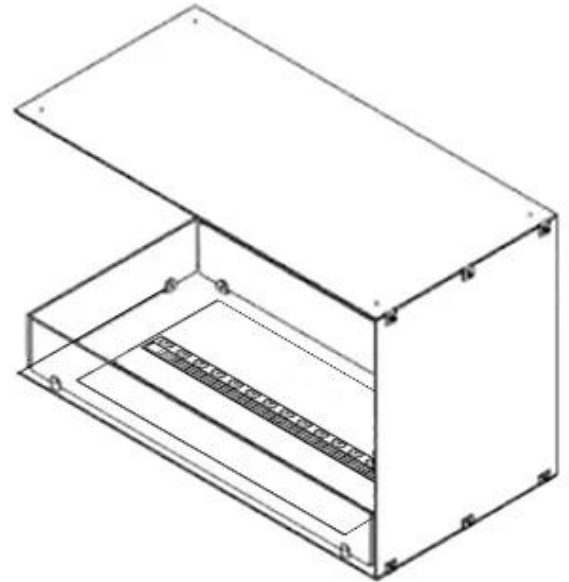

CACHFIRES

FOCO MYST ROOM DIVIDER 800

HYB-30-113

Foco Myst Room Divider 800 hybrid fireplace as a room divider in a home. Also available in 1000 and 1200 sizes.

TECHNICAL SPECIFICATIONS

Features

Capacity	2 Litres
Heat output (max)	No heat kW
Burner type	Dimplex Optimyst Cassette 500
Thermostat	No
Ventilation	210 cm ²
Flue/chimney	Not Required
Remote control	Yes (included)
Adjustable flame	Yes
Control	Remote Control
Requires electricity	Yes
Burn time	10 hours
Fuel	Water and Electricity
Usage	220 L/h

Appearance

Flame colours	1 colours
Interior	Black
Materials	Steel
Colour	Black
Finish	Matte
Decoration	Wood (Additional)
Glas included	Yes
Glass Height	15 cm

Type

Producttype	3-sided Built-in Opti-myst Fireplace
Brand	Foco
Use	Indoor
Warranty	2 years

Size

Length/Width	80 cm
Height	50 cm
Depth	40 cm
Weight	25 kg
Cable lenght	150 cm

CASSETTE 500 MANUAL

TOP

FRONT

SIDE

CASSETTE 500 AUTOMATIC

TOP