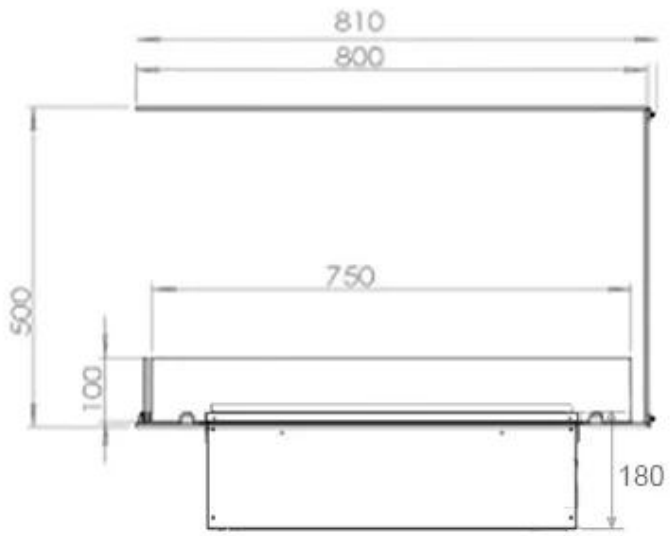

Appearance

Flame colours	1 colours
Interior	Black
Materials	Steel
Colour	Black
Finish	Matte
Decoration	Wood (Additional)
Glas included	Yes
Glass Height	15 cm

Type

Producttype	3-sided Built-in Opti-myst Fireplace
Brand	Foco
Use	Indoor
Warranty	2 years

Size

Length/Width	80 cm
Height	50 cm
Depth	40 cm
Weight	25 kg
Cable lenght	150 cm

CASSETTE 500 MANUAL

TOP

FRONT

SIDE

CASSETTE 500 AUTOMATIC

TOP