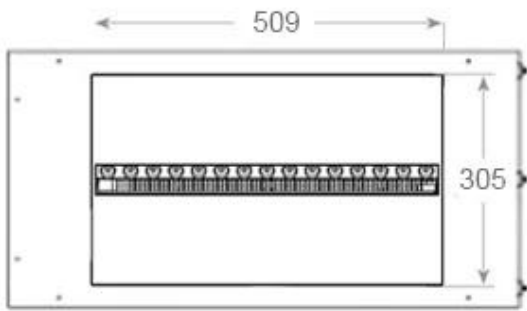

Appearance

Flame colours	1 colours
Interior	Black
Materials	Steel
Colour	Black
Finish	Matte
Decoration	Wood (Additional)
Glas included	Yes
Glass Height	15 cm

Type

Producttype	3-sided Built-in Opti-myst Fireplace
Brand	Foco
Use	Indoor
Warranty	2 years

Size

Length/Width	80 cm
Height	50 cm
Depth	40 cm
Weight	25 kg
Cable lenght	150 cm

CASSETTE 500 MANUAL

TOP

FRONT

SIDE

CASSETTE 500 AUTOMATIC

TOP