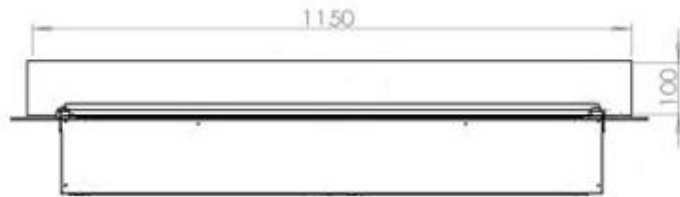

Appearance

Flame colours	1 colours
Interior	Black
Materials	Steel
Colour	Black
Finish	Matte
Decoration	Wood (Additional)
Glas included	Yes
Glass Height	15 cm

Type

Producttype	4-sided Opti-myst Fireplace
Brand	Foco
Flame view	44,1
Use	Indoor
Warranty	2 years

Size

Length/Width	120 cm
Depth	40 cm
Weight	30 kg
Cable lenght	150 cm

CASSETTE 1000 MANUAL

FRONT

SIDE

CASSETTE 100 AUTOMATIC