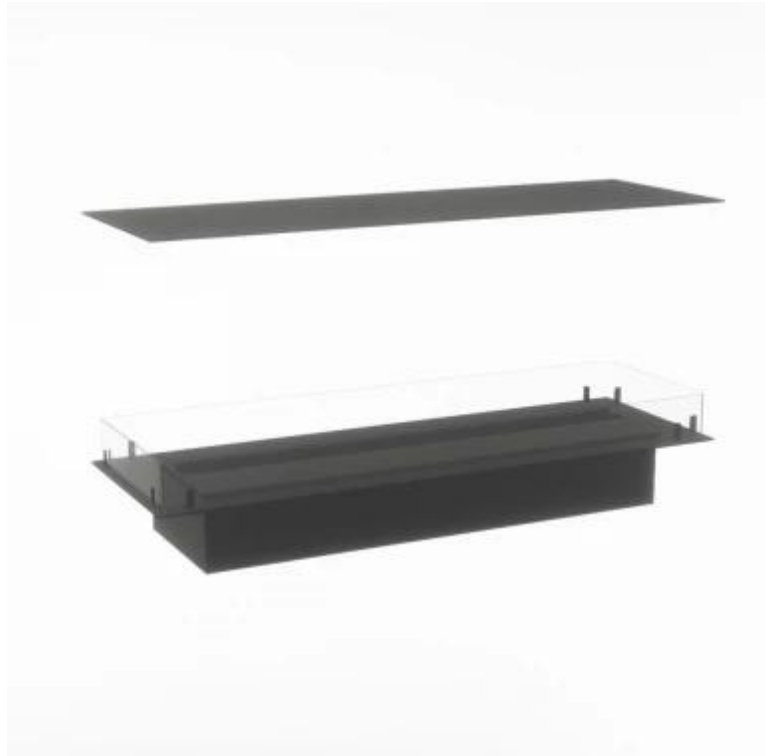

CACHFIRES

FOCO MYST FOUR 1200

HYB-30-112

Foco Myst Four 1200 open floating water fireplace. Perfect for hotels, restaurants, and similar locations.

TECHNICAL SPECIFICATIONS

Appearance

Glass Height	15 cm
Glas included	Yes
Materials	Steel
Flame colours	1 colours
Colour	Black
Interior	Black
Finish	Matte
Decoration	Wood (Additional)

Features

Capacity	2 Litres
Heat output (max)	No heat kW
Burner type	Dimplex Optimyst Cassette 1000
Thermostat	No
Ventilation	420 cm²
Flue/chimney	Not Required
Remote control	Yes (included)
Fuel	Water and Electricity
Adjustable flame	Yes
Control	Remote Control
Requires electricity	Yes
Usage	440 L/h
Burn time	10 hours

Size

Cable lenght	150 cm
Weight	30 kg
Depth	40 cm
Length/Width	120 cm

Type

Producttype	4-sided Opti-myst Fireplace
Warranty	2 years
Use	Indoor
Brand	Foco
Flame view	44,1