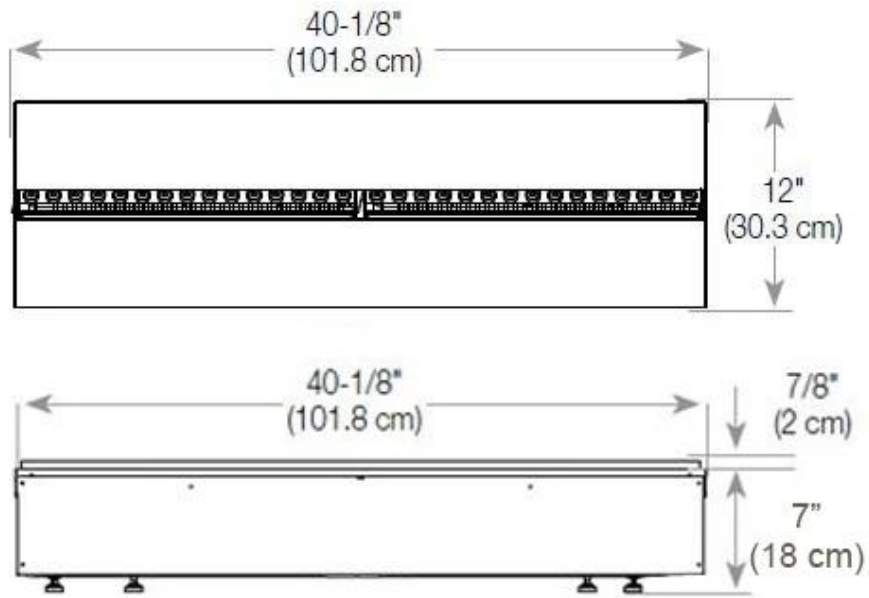

Appearance

Flame colours	1 colours
Interior	Black
Materials	Steel
Colour	Black
Finish	Matte
Decoration	Wood (Additional)
Glas included	Yes
Glass Height	15 cm

Type

Producttype	4-sided Opti-myst Fireplace
Brand	Foco
Flame view	44,1
Use	Indoor
Warranty	2 years

Size

Length/Width	120 cm
Depth	40 cm
Weight	30 kg
Cable lenght	150 cm

CASSETTE 1000 MANUAL

FRONT

SIDE

CASSETTE 100 AUTOMATIC