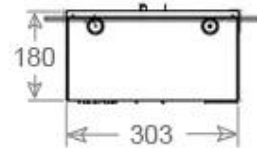

Appearance

Flame colours	1 colours
Interior	Black
Materials	Steel
Colour	Black
Finish	Matte
Decoration	Wood (Additional)
Glas included	Yes
Glass Height	15 cm

Type

Producttype	4-sided Opti-myst Fireplace
Brand	Foco
Flame view	44,1
Use	Indoor
Warranty	2 years

Size

Length/Width	120 cm
Depth	40 cm
Weight	30 kg
Cable lenght	150 cm

CASSETTE 1000 MANUAL

FRONT

SIDE

CASSETTE 100 AUTOMATIC