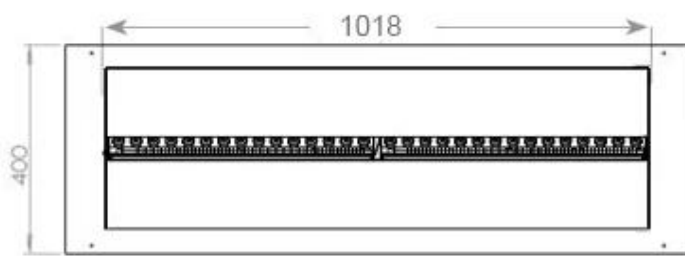

Appearance

Flame colours	1 colours
Interior	Black
Materials	Steel
Colour	Black
Finish	Matte
Decoration	Wood (Additional)
Glas included	Yes
Glass Height	15 cm

Type

Producttype	4-sided Opti-myst Fireplace
Brand	Foco
Flame view	44,1
Use	Indoor
Warranty	2 years

Size

Length/Width	120 cm
Depth	40 cm
Weight	30 kg
Cable lenght	150 cm

CASSETTE 1000 MANUAL

FRONT

SIDE

CASSETTE 100 AUTOMATIC