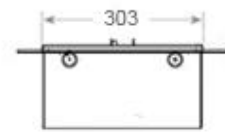

Appearance

Interior	Black
Flame colours	1 colours
Materials	Steel
Colour	Black
Finish	Matte
Decoration	Wood (Additional)
Glas included	Yes
Glass Height	15 cm

Type

Producttype	4-sided Opti-myst Fireplace
Brand	Foco
Flame view	44,1
Use	Indoor
Warranty	2 years

Size

Length/Width	100 cm
Depth	40 cm
Weight	25 kg
Cable lenght	150 cm

CASSETTE 500 MANUAL

TOP

FRONT

SIDE

CASSETTE 500 AUTOMATIC

TOP