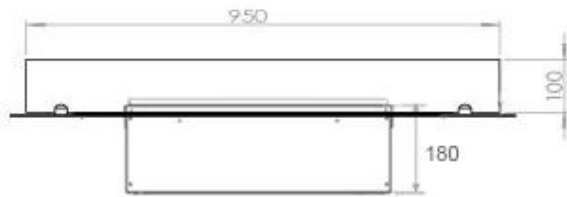

#### Size & Weight

Length/Width	100 cm
Depth	40 cm
Weight	25 kg
Cable lenght	150 cm

#### Material & Appearance

Material	Steel
Colour	Black
Finish	Matte
Interior (colour/material)	Black
Flame view	44,1
Decoration	Wood (Additional)
Glas included	Yes
Glass Height	15 cm

#### Installation Details

Required ventilation opening	210
------------------------------	-----

Flue/Chimney

Not Required

Power Requirements

Yes

CASSETTE 500 MANUAL

TOP