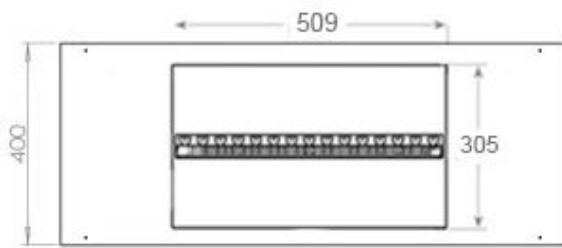

Appearance

Interior	Black
Flame colours	1 colours
Materials	Steel
Colour	Black
Finish	Matte
Decoration	Wood (Additional)
Glas included	Yes
Glass Height	15 cm

Type

Producttype	4-sided Opti-myst Fireplace
Brand	Foco
Flame view	44,1
Use	Indoor
Warranty	2 years

Size

Length/Width	100 cm
Depth	40 cm
Weight	25 kg
Cable lenght	150 cm

CASSETTE 500 MANUAL

TOP

FRONT

SIDE

CASSETTE 500 AUTOMATIC

TOP