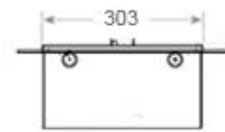

#### Size & Weight

Length/Width	100 cm
Depth	40 cm
Weight	25 kg
Cable lenght	150 cm

#### Material & Appearance

Material	Steel
Colour	Black
Finish	Matte
Interior (colour/material)	Black
Flame view	44,1
Decoration	Wood (Additional)
Glas included	Yes
Glass Height	15 cm

#### Installation Details

Required ventilation opening	210
------------------------------	-----

Flue/Chimney

Not Required

Power Requirements

Yes

CASSETTE 500 MANUAL

TOP