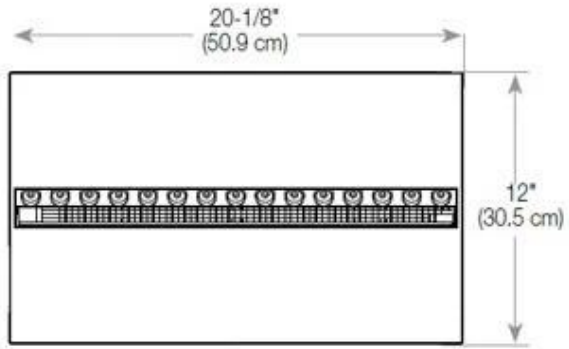

CASSETTE 500 MANUAL

TOP