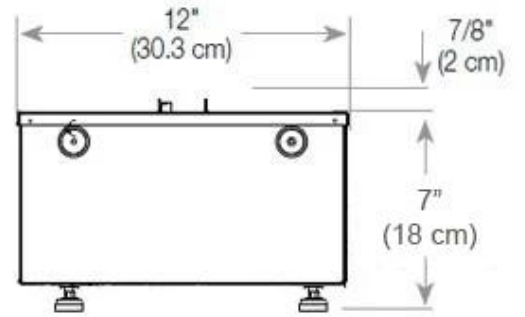

CASSETTE 500 MANUAL

SIDE