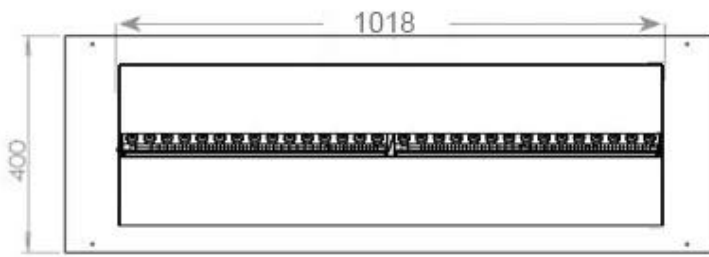

Appearance

Interior	Black
Flame colours	1 colours
Materials	Steel
Colour	Black
Finish	Matte
Decoration	Wood (Additional)
Glas included	Yes
Glass Height	15 cm

Type

Producttype	3-sided Built-in Opti-myst Fireplace
Brand	Foco
Use	Indoor
Warranty	2 years

Size

Length/Width	120 cm
Height	50 cm
Depth	40 cm
Weight	40 kg
Cable lenght	150 cm

CASSETTE 100 AUTOMATIC

CASSETTE 1000 MANUAL

FRONT

SIDE