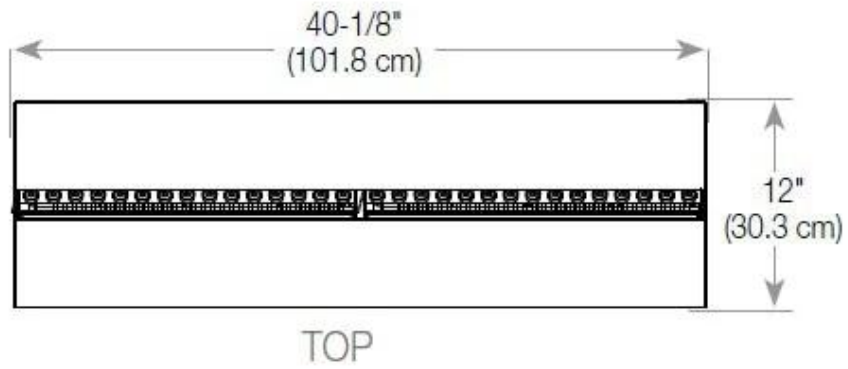

Appearance

Interior	Black
Flame colours	1 colours
Materials	Steel
Colour	Black
Finish	Matte
Decoration	Wood (Additional)
Glas included	Yes
Glass Height	15 cm

Type

Producttype	3-sided Built-in Opti-myst Fireplace
Brand	Foco
Use	Indoor
Warranty	2 years

Size

Length/Width	120 cm
Height	50 cm
Depth	40 cm
Weight	40 kg
Cable lenght	150 cm

CASSETTE 100 AUTOMATIC

CASSETTE 1000 MANUAL

FRONT

SIDE