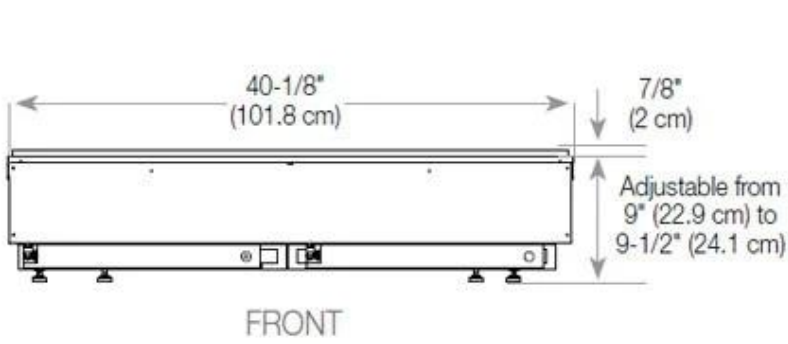

Appearance

Interior	Black
Flame colours	1 colours
Materials	Steel
Colour	Black
Finish	Matte
Decoration	Wood (Additional)
Glas included	Yes
Glass Height	15 cm

Type

Producttype	3-sided Built-in Opti-myst Fireplace
Brand	Foco
Use	Indoor
Warranty	2 years

Size

Length/Width	120 cm
Height	50 cm
Depth	40 cm
Weight	40 kg
Cable lenght	150 cm

CASSETTE 100 AUTOMATIC

CASSETTE 1000 MANUAL

FRONT

SIDE