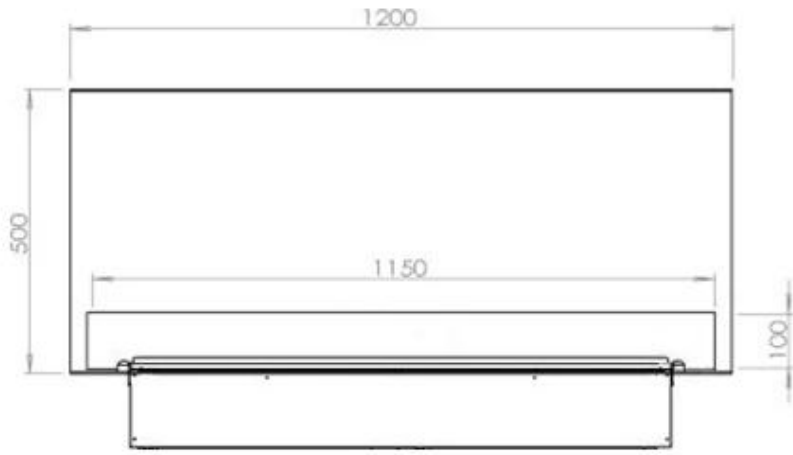

Appearance

Interior	Black
Flame colours	1 colours
Materials	Steel
Colour	Black
Finish	Matte
Decoration	Wood (Additional)
Glas included	Yes
Glass Height	15 cm

Type

Producttype	3-sided Built-in Opti-myst Fireplace
Brand	Foco
Use	Indoor
Warranty	2 years

Size

Length/Width	120 cm
Height	50 cm
Depth	40 cm
Weight	40 kg
Cable lenght	150 cm

CASSETTE 100 AUTOMATIC

CASSETTE 1000 MANUAL

FRONT

SIDE