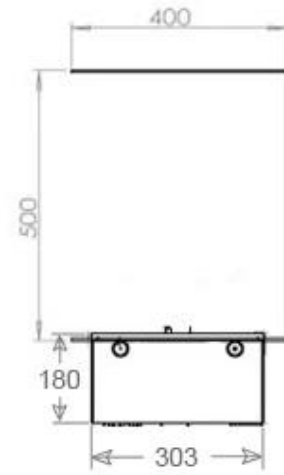

Appearance

Interior	Black
Flame colours	1 colours
Materials	Steel
Colour	Black
Finish	Matte
Decoration	Wood (Additional)
Glas included	Yes
Glass Height	15 cm

Type

Producttype	3-sided Built-in Opti-myst Fireplace
Brand	Foco
Use	Indoor
Warranty	2 years

Size

Length/Width	120 cm
Height	50 cm
Depth	40 cm
Weight	40 kg
Cable lenght	150 cm

CASSETTE 100 AUTOMATIC

CASSETTE 1000 MANUAL

FRONT

SIDE