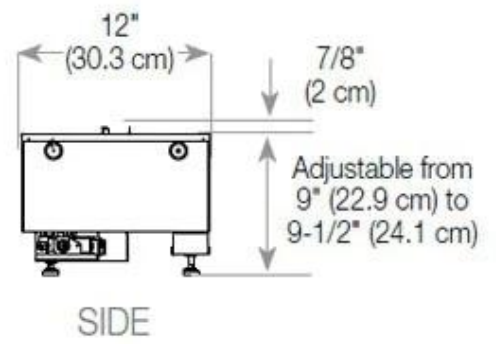

Appearance

Interior	Black
Flame colours	1 colours
Materials	Steel
Colour	Black
Finish	Matte
Decoration	Wood (Additional)
Glas included	Yes
Glass Height	15 cm

Type

Producttype	3-sided Built-in Opti-myst Fireplace
Brand	Foco
Use	Indoor
Warranty	2 years

Size

Length/Width	120 cm
Height	50 cm
Depth	40 cm
Weight	40 kg
Cable lenght	150 cm

CASSETTE 100 AUTOMATIC

CASSETTE 1000 MANUAL

FRONT

SIDE