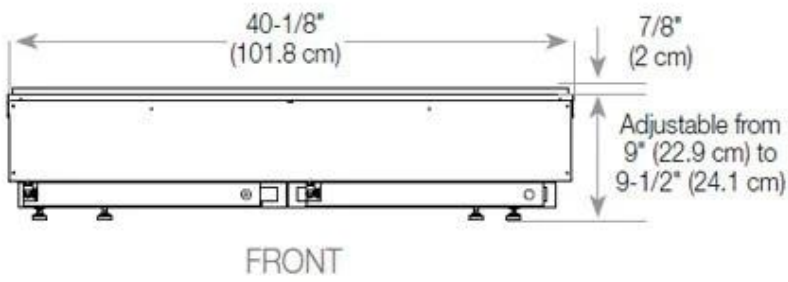

CASSETTE 100 AUTOMATIC