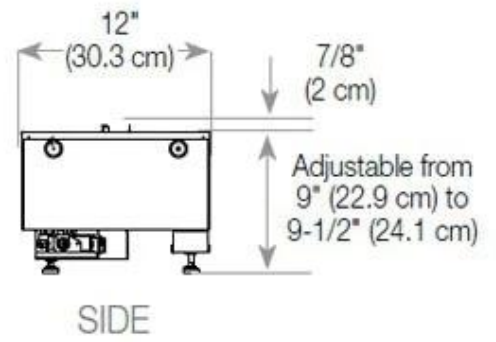

CASSETTE 100 AUTOMATIC