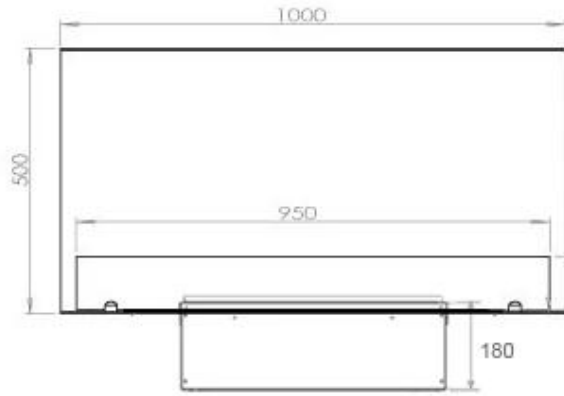

Key Specifications

Producttype	3-sided Built-in Opti-myst Fireplace
Brand	Foco
Use	Indoor
Warranty	2 years

Size & Weight

Length/Width	100 cm
Height	50 cm
Depth	40 cm
Weight	30 kg
Cable lenght	150 cm

Technical Specifications

Material	Steel
Colour	Black
Finish	Matte
Interior (colour/material)	Black
Decoration	Wood (Additional)
Glas included	Yes
Glass Height	15 cm

Installation Details

Required ventilation opening	210
Flue/Chimney	Not Required
Power Requirements	Yes