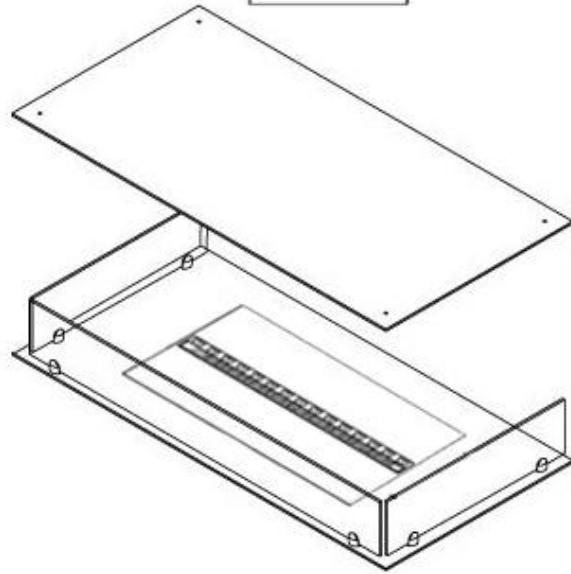

CACHFIRES

FOCO MYST THREE 1000

HYB-30-108

Foco Myst Three 1000 three-sided water vapor fireplace. Perfect for installation under a TV on the wall.

TECHNICAL SPECIFICATIONS

Size

| | |
|--------------|--------|
| Height | 50 cm |
| Cable length | 150 cm |
| Weight | 30 kg |
| Depth | 40 cm |
| Length/Width | 100 cm |

Type

| | |
|-------------|--------------------------------------|
| Producttype | 3-sided Built-in Opti-myst Fireplace |
| Warranty | 2 years |
| Use | Indoor |
| Brand | Foco |

Appearance

| | |
|---------------|-------------------|
| Interior | Black |
| Finish | Matte |
| Decoration | Wood (Additional) |
| Glass Height | 15 cm |
| Glas included | Yes |
| Materials | Steel |
| Flame colours | 1 colours |
| Colour | Black |