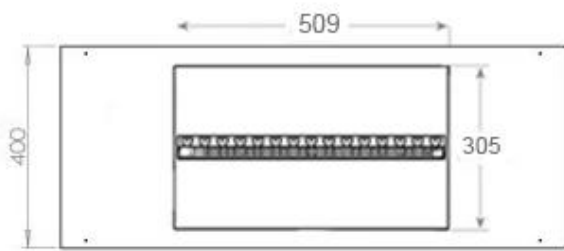

Key Specifications

Producttype	3-sided Built-in Opti-myst Fireplace
Brand	Foco
Use	Indoor
Warranty	2 years

Size & Weight

Length/Width	100 cm
Height	50 cm
Depth	40 cm
Weight	30 kg
Cable lenght	150 cm

Technical Specifications

Material	Steel
Colour	Black
Finish	Matte
Interior (colour/material)	Black
Decoration	Wood (Additional)
Glas included	Yes
Glass Height	15 cm

Installation Details

Required ventilation opening	210
Flue/Chimney	Not Required
Power Requirements	Yes