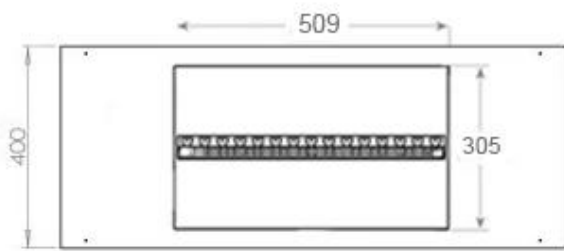

Appearance

Flame colours	1 colours
Interior	Black
Materials	Steel
Colour	Black
Finish	Matte
Decoration	Wood (Additional)
Glas included	Yes
Glass Height	15 cm

Type

Producttype	3-sided Built-in Opti-myst Fireplace
Brand	Foco
Use	Indoor
Warranty	2 years

Size

Length/Width	100 cm
Height	50 cm
Depth	40 cm
Weight	30 kg
Cable lenght	150 cm

CASSETTE 500 MANUAL

TOP

FRONT

SIDE

CASSETTE 500 AUTOMATIC