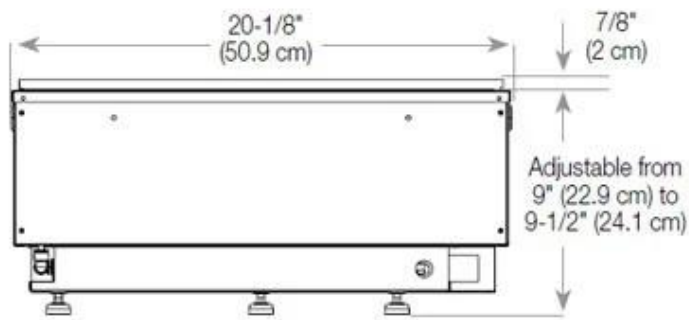

Key Specifications

Producttype	3-sided Built-in Opti-myst Fireplace
Brand	Foco
Use	Indoor
Warranty	2 years

Size & Weight

Length/Width	100 cm
Height	50 cm
Depth	40 cm
Weight	30 kg
Cable lenght	150 cm

Technical Specifications

Material	Steel
Colour	Black
Finish	Matte
Interior (colour/material)	Black
Decoration	Wood (Additional)
Glas included	Yes
Glass Height	15 cm

Installation Details

Required ventilation opening	210
Flue/Chimney	Not Required
Power Requirements	Yes

CASSETTE 500 MANUAL

TOP

FRONT

SIDE

CASSETTE 500 AUTOMATIC

TOP

FRONT

SIDE