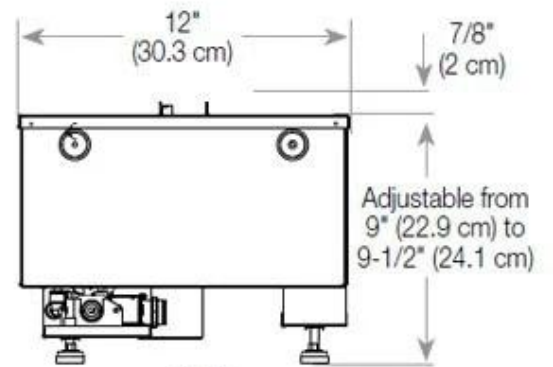

Key Specifications

Producttype	3-sided Built-in Opti-myst Fireplace
Brand	Foco
Use	Indoor
Warranty	2 years

Size & Weight

Length/Width	100 cm
Height	50 cm
Depth	40 cm
Weight	30 kg
Cable lenght	150 cm

Technical Specifications

Material	Steel
Colour	Black
Finish	Matte
Interior (colour/material)	Black
Decoration	Wood (Additional)
Glas included	Yes
Glass Height	15 cm

Installation Details

Required ventilation opening	210
Flue/Chimney	Not Required
Power Requirements	Yes

CASSETTE 500 MANUAL

TOP

FRONT

SIDE

CASSETTE 500 AUTOMATIC

TOP

FRONT

SIDE