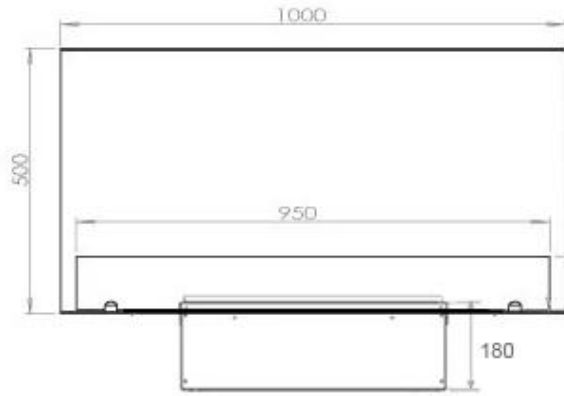

Appearance

Flame colours	1 colours
Interior	Black
Materials	Steel
Colour	Black
Finish	Matte
Decoration	Wood (Additional)
Glas included	Yes
Glass Height	15 cm

Type

Producttype	3-sided Built-in Opti-myst Fireplace
Brand	Foco
Use	Indoor
Warranty	2 years

Size

Length/Width	100 cm
Height	50 cm
Depth	40 cm
Weight	30 kg
Cable lenght	150 cm

CASSETTE 500 MANUAL

TOP

FRONT

SIDE

CASSETTE 500 AUTOMATIC