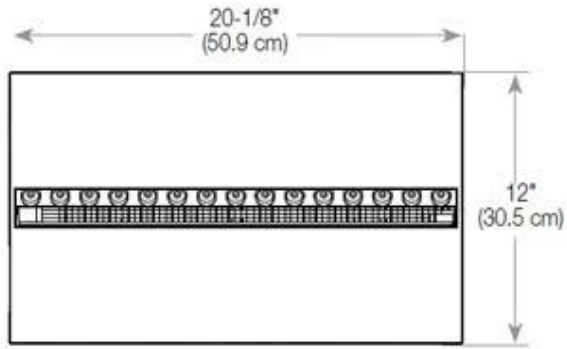

Material	Steel
Colour	Black
Finish	Matte
Interior (colour/material)	Black
Decoration	Wood (Additional)
Glas included	Yes
Glass Height	15 cm

Installation Details

Required ventilation opening	210
Flue/Chimney	Not Required
Power Requirements	Yes

CASSETTE 500 MANUAL

TOP

FRONT

SIDE

CASSETTE 500 AUTOMATIC

TOP

FRONT

SIDE