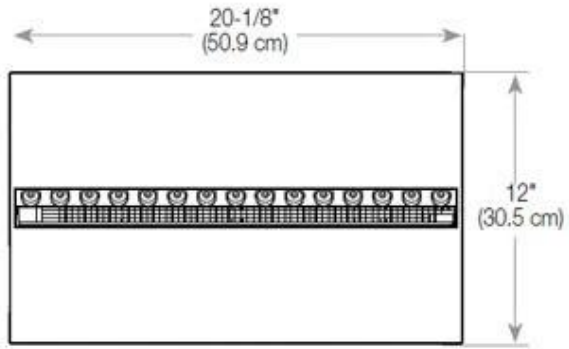

CASSETTE 500 AUTOMATIC

TOP