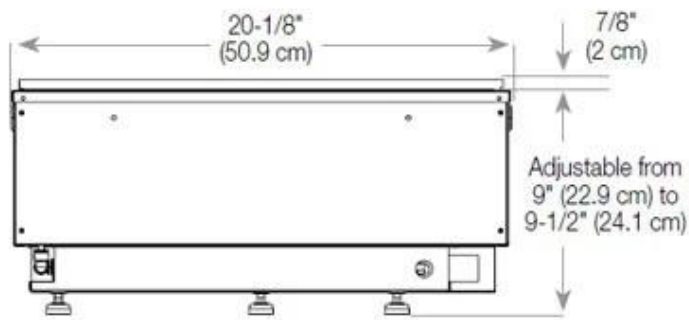

Key Specifications

Producttype	3-sided Built-in Opti-myst Fireplace
Brand	Foco
Use	Indoor
Warranty	2 years

Size & Weight

Length/Width	80 cm
Height	50 cm
Depth	40 cm
Weight	25 kg
Cable lenght	150 cm

Technical Specifications

Material	Steel
Colour	Black
Finish	Matte
Interior (colour/material)	Black
Decoration	Wood (Additional)
Glas included	Yes
Glass Height	15 cm

Installation Details

Required ventilation opening	210
Flue/Chimney	Not Required
Power Requirements	Yes

CASSETTE 500 MANUAL

TOP

FRONT

SIDE

CASSETTE 500 AUTOMATIC

TOP

FRONT

SIDE