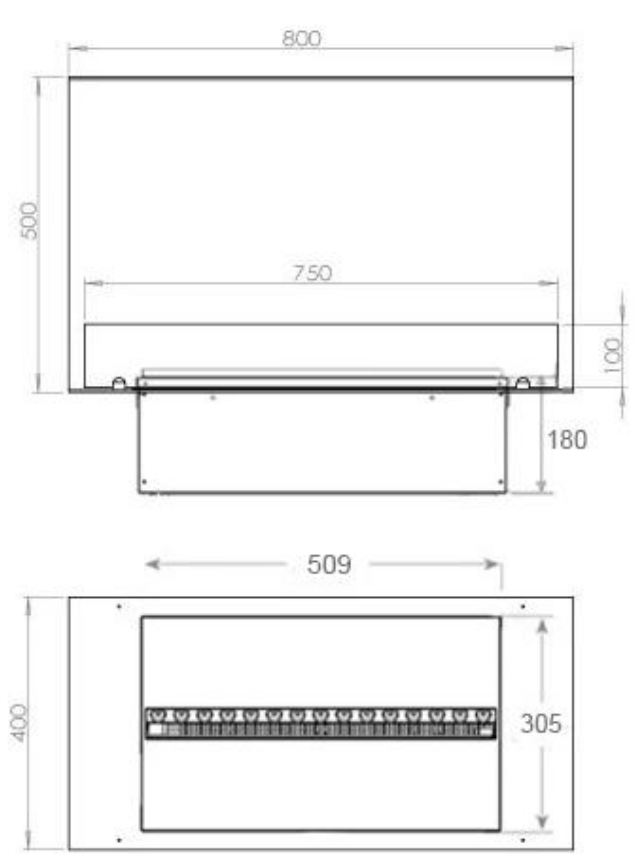

Key Specifications

Producttype	3-sided Built-in Opti-myst Fireplace
Brand	Foco
Use	Indoor
Warranty	2 years

Size & Weight

Length/Width	80 cm
Height	50 cm
Depth	40 cm
Weight	25 kg
Cable lenght	150 cm

Technical Specifications

Material	Steel
Colour	Black
Finish	Matte
Interior (colour/material)	Black
Decoration	Wood (Additional)
Glas included	Yes
Glass Height	15 cm

Installation Details

Required ventilation opening	210
Flue/Chimney	Not Required
Power Requirements	Yes