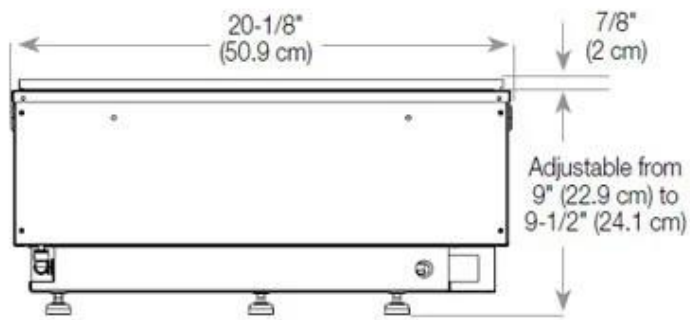

CASSETTE 500 AUTOMATIC

FRONT