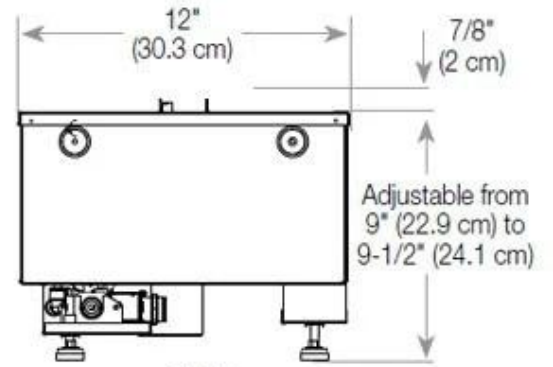

Key Specifications

Producttype	3-sided Built-in Opti-myst Fireplace
Brand	Foco
Use	Indoor
Warranty	2 years

Size & Weight

Length/Width	80 cm
Height	50 cm
Depth	40 cm
Weight	25 kg
Cable lenght	150 cm

Technical Specifications

Material	Steel
Colour	Black
Finish	Matte
Interior (colour/material)	Black
Decoration	Wood (Additional)
Glas included	Yes
Glass Height	15 cm

Installation Details

Required ventilation opening	210
Flue/Chimney	Not Required
Power Requirements	Yes

CASSETTE 500 MANUAL

TOP

FRONT

SIDE

CASSETTE 500 AUTOMATIC

TOP

FRONT

SIDE