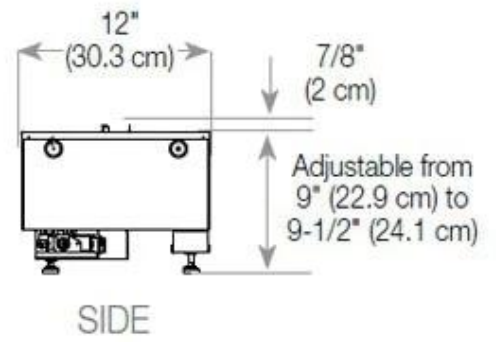

Appearance

Flame colours	1 colours
Interior	Black
Materials	Steel
Colour	Black
Finish	Matte
Decoration	Wood (Additional)
Glas included	Yes
Glass Height	15 cm

Type

Producttype	See-through Built-in Opti-myst Fireplace
Brand	Foco
Use	Indoor
Warranty	2 years

Size

Length/Width	120 cm
Height	50 cm
Depth	40 cm
Weight	35 kg
Cable lenght	150 cm

CASSETTE 100 AUTOMATIC

CASSETTE 1000 MANUAL

FRONT

SIDE