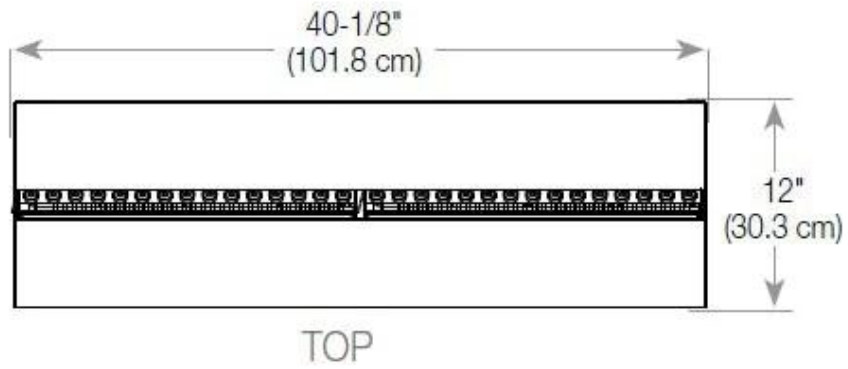

Appearance

Flame colours	1 colours
Interior	Black
Materials	Steel
Colour	Black
Finish	Matte
Decoration	Wood (Additional)
Glas included	Yes
Glass Height	15 cm

Type

Producttype	See-through Built-in Opti-myst Fireplace
Brand	Foco
Use	Indoor
Warranty	2 years

Size

Length/Width	120 cm
Height	50 cm
Depth	40 cm
Weight	35 kg
Cable lenght	150 cm

CASSETTE 100 AUTOMATIC

CASSETTE 1000 MANUAL

FRONT

SIDE