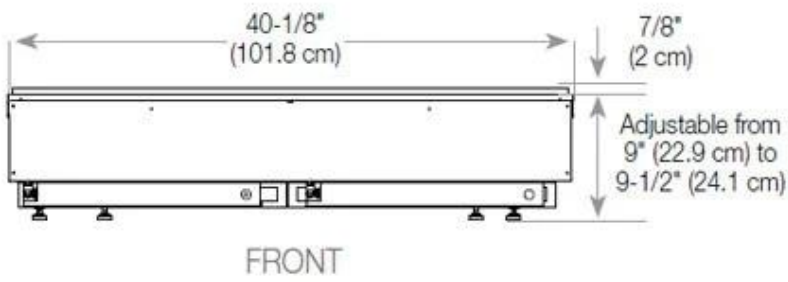

Appearance

Flame colours	1 colours
Interior	Black
Materials	Steel
Colour	Black
Finish	Matte
Decoration	Wood (Additional)
Glas included	Yes
Glass Height	15 cm

Type

Producttype	See-through Built-in Opti-myst Fireplace
Brand	Foco
Use	Indoor
Warranty	2 years

Size

Length/Width	120 cm
Height	50 cm
Depth	40 cm
Weight	35 kg
Cable lenght	150 cm

CASSETTE 100 AUTOMATIC

CASSETTE 1000 MANUAL

FRONT

SIDE