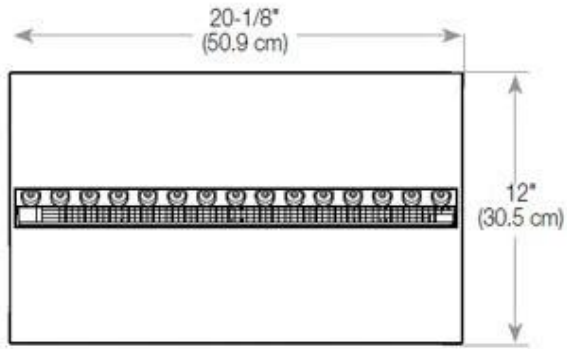

CASSETTE 500 AUTOMATIC

TOP