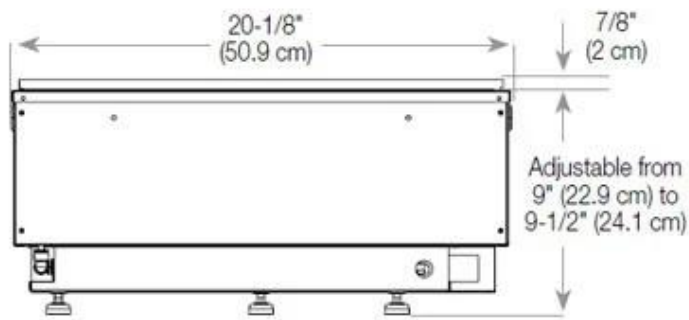

CASSETTE 500 AUTOMATIC

FRONT