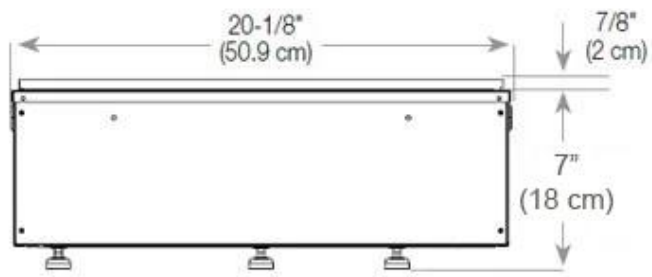

#### Size & Weight

Length/Width	100 cm
Height	50 cm
Depth	40 cm
Weight	30 kg
Cable lenght	150 cm

#### Material & Appearance

Material	Steel
Colour	Black
Finish	Matte
Interior (colour/material)	Black
Decoration	Wood (Additional)
Glas included	Yes
Glass Height	15 cm

FRONT

SIDE

CASSETTE 500 MANUAL

TOP

FRONT

SIDE