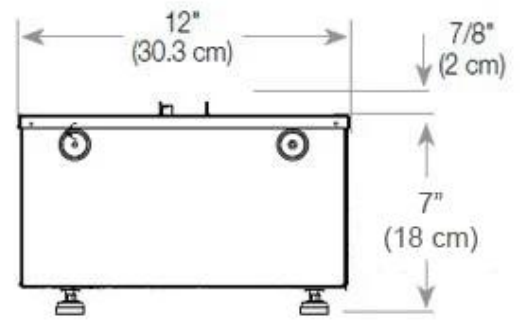

#### Size & Weight

Length/Width	100 cm
Height	50 cm
Depth	40 cm
Weight	30 kg
Cable lenght	150 cm

#### Material & Appearance

Material	Steel
Colour	Black
Finish	Matte
Interior (colour/material)	Black
Decoration	Wood (Additional)
Glas included	Yes
Glass Height	15 cm

FRONT

SIDE

CASSETTE 500 MANUAL

TOP

FRONT

SIDE