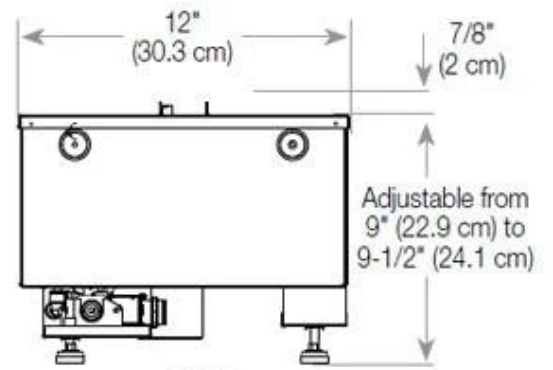

CASSETTE 500 AUTOMATIC

SIDE