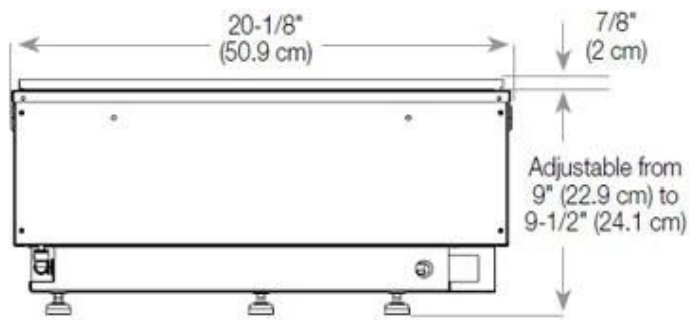

#### Appearance

Interior	Black
Flame colours	1 colours
Materials	Steel
Colour	Black
Finish	Matte
Decoration	Wood (Additional)
Glas included	Yes
Glass Height	15 cm

#### Size

Length/Width	80 cm
Height	50 cm
Depth	40 cm
Weight	25 kg
Cable lenght	150 cm

CASSETTE 500 MANUAL

TOP

FRONT

SIDE

CASSETTE 500 AUTOMATIC

TOP