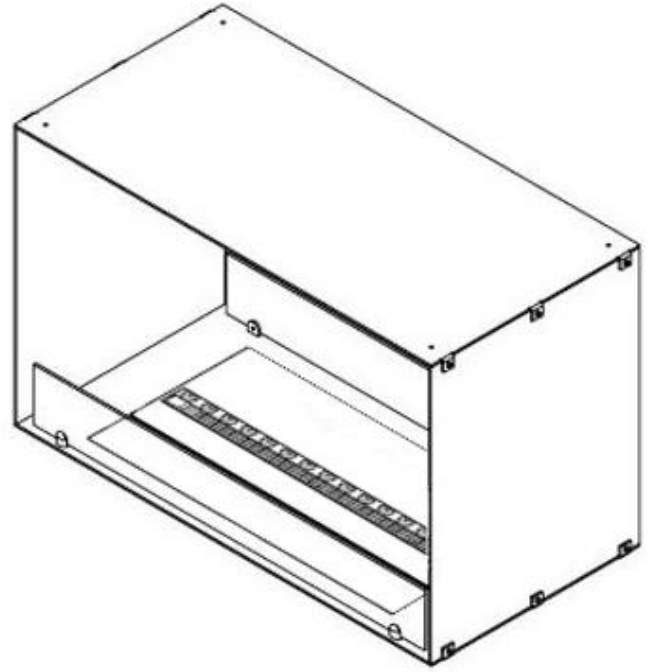

#### Appearance

Interior	Black
Flame colours	1 colours
Materials	Steel
Colour	Black
Finish	Matte
Decoration	Wood (Additional)
Glas included	Yes
Glass Height	15 cm

#### Size

Length/Width	80 cm
Height	50 cm
Depth	40 cm
Weight	25 kg
Cable lenght	150 cm

CASSETTE 500 MANUAL

TOP

FRONT

SIDE

CASSETTE 500 AUTOMATIC

TOP