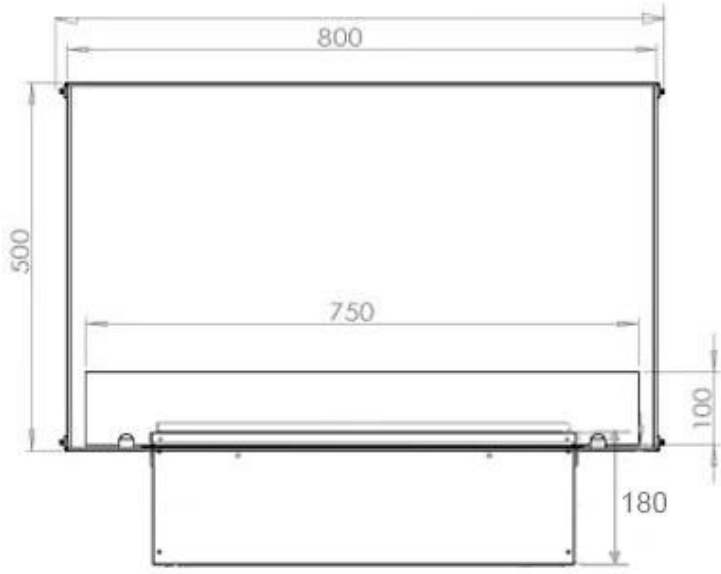

#### Size

Length/Width	80 cm
Height	50 cm
Cable lenght	150 cm
Weight	25 kg
Depth	40 cm

#### Appearance

Interior	Black
Finish	Matte
Decoration	Wood (Additional)
Glass Height	15 cm
Glas included	Yes
Materials	Steel
Flame colours	1 colours
Colour	Black

CASSETTE 500 MANUAL

TOP

FRONT

SIDE

CASSETTE 500 AUTOMATIC