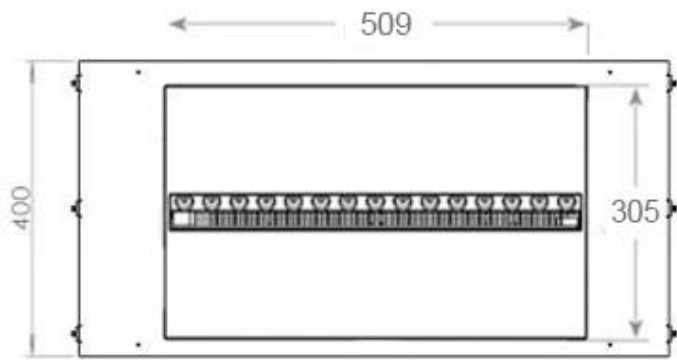

#### Appearance

Interior	Black
Flame colours	1 colours
Materials	Steel
Colour	Black
Finish	Matte
Decoration	Wood (Additional)
Glas included	Yes
Glass Height	15 cm

#### Size

Length/Width	80 cm
Height	50 cm
Depth	40 cm
Weight	25 kg
Cable lenght	150 cm

CASSETTE 500 MANUAL

TOP

FRONT

SIDE

CASSETTE 500 AUTOMATIC

TOP