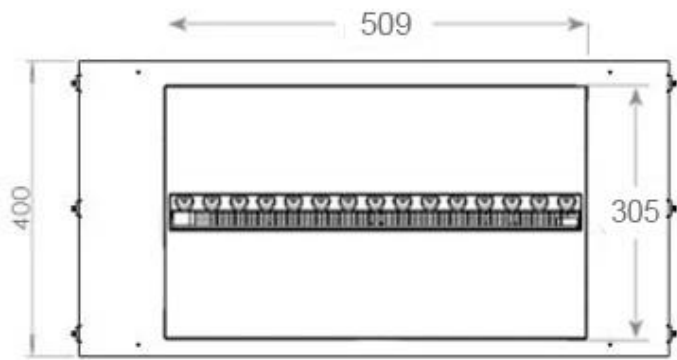

#### Size

Length/Width	80 cm
Height	50 cm
Cable lenght	150 cm
Weight	25 kg
Depth	40 cm

#### Appearance

Interior	Black
Finish	Matte
Decoration	Wood (Additional)
Glass Height	15 cm
Glas included	Yes
Materials	Steel
Flame colours	1 colours
Colour	Black

CASSETTE 500 MANUAL

TOP

FRONT

SIDE

CASSETTE 500 AUTOMATIC