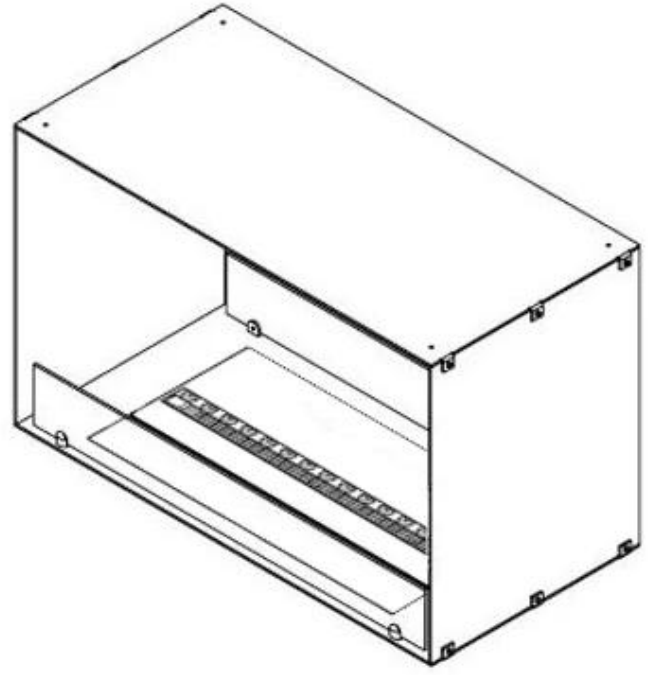

#### Size & Weight

Length/Width	80 cm
Height	50 cm
Depth	40 cm
Weight	25 kg
Cable lenght	150 cm

#### Material & Appearance

Material	Steel
Colour	Black
Finish	Matte
Interior (colour/material)	Black
Decoration	Wood (Additional)
Glas included	Yes
Glass Height	15 cm

#### Installation Details

Required ventilation opening	210
------------------------------	-----

Flue/Chimney

Not Required

Power Requirements

Yes

CASSETTE 500 MANUAL

TOP