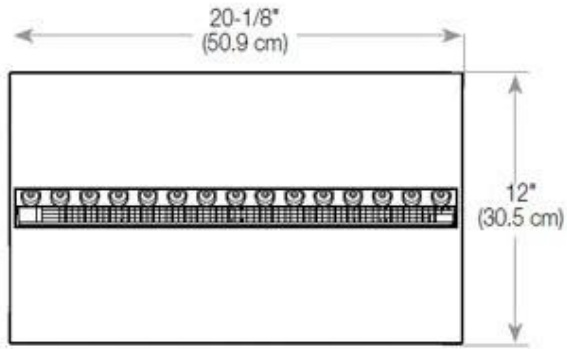

#### Size

Length/Width	80 cm
Height	50 cm
Cable lenght	150 cm
Weight	25 kg
Depth	40 cm

#### Appearance

Interior	Black
Finish	Matte
Decoration	Wood (Additional)
Glass Height	15 cm
Glas included	Yes
Materials	Steel
Flame colours	1 colours
Colour	Black

CASSETTE 500 MANUAL

TOP

FRONT

SIDE

CASSETTE 500 AUTOMATIC

TOP

FRONT

SIDE