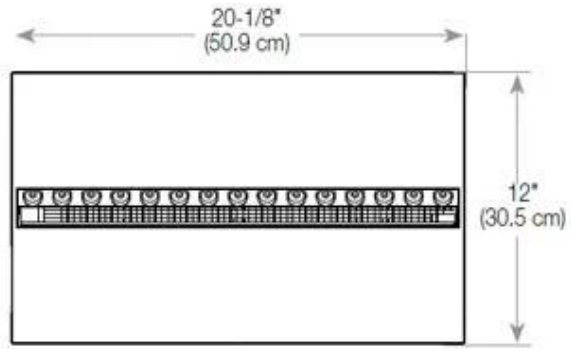

#### Size

Length/Width	80 cm
Height	50 cm
Cable lenght	150 cm
Weight	25 kg
Depth	40 cm

#### Appearance

Interior	Black
Finish	Matte
Decoration	Wood (Additional)
Glass Height	15 cm
Glas included	Yes
Materials	Steel
Flame colours	1 colours
Colour	Black

CASSETTE 500 MANUAL

TOP

FRONT

SIDE

CASSETTE 500 AUTOMATIC