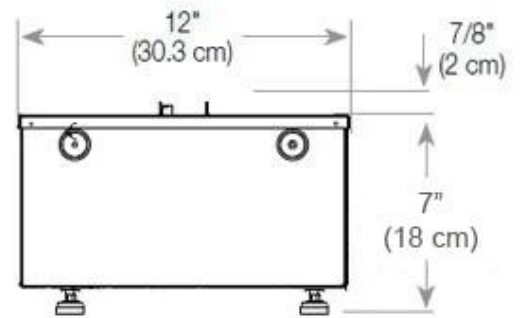

#### Size

Length/Width	80 cm
Height	50 cm
Cable lenght	150 cm
Weight	25 kg
Depth	40 cm

#### Appearance

Interior	Black
Finish	Matte
Decoration	Wood (Additional)
Glass Height	15 cm
Glas included	Yes
Materials	Steel
Flame colours	1 colours
Colour	Black

CASSETTE 500 MANUAL

TOP

FRONT

SIDE

CASSETTE 500 AUTOMATIC