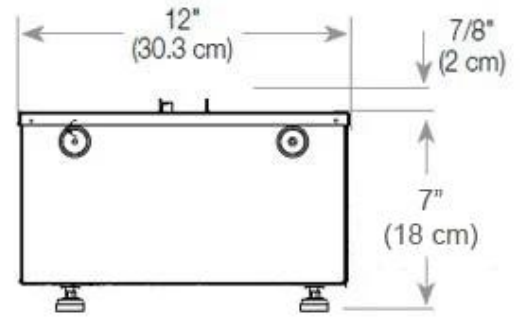

CASSETTE 500 MANUAL

SIDE