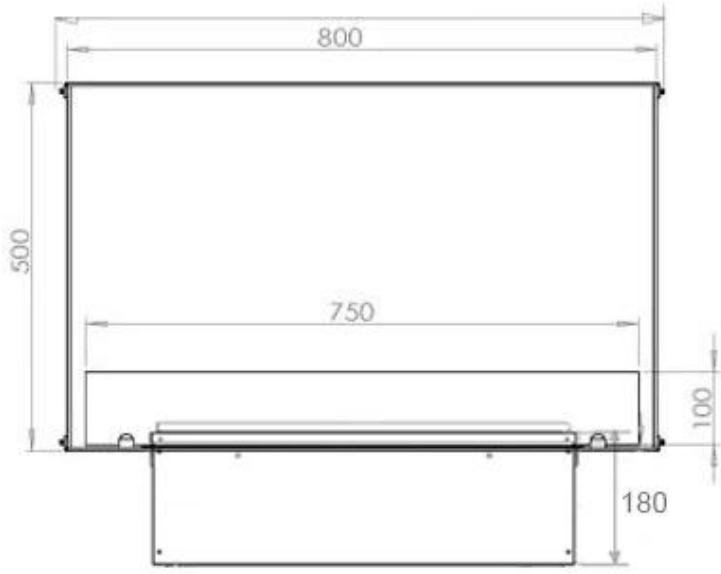

#### Appearance

Interior	Black
Flame colours	1 colours
Materials	Steel
Colour	Black
Finish	Matte
Decoration	Wood (Additional)
Glas included	Yes
Glass Height	15 cm

#### Size

Length/Width	80 cm
Height	50 cm
Depth	40 cm
Weight	25 kg
Cable lenght	150 cm

CASSETTE 500 MANUAL

TOP

FRONT

SIDE

CASSETTE 500 AUTOMATIC

TOP