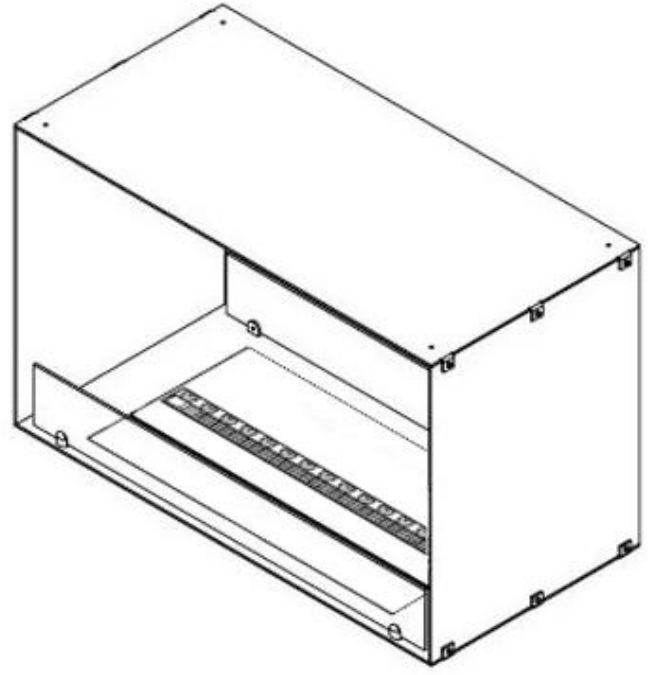

#### Size

Length/Width	80 cm
Height	50 cm
Cable lenght	150 cm
Weight	25 kg
Depth	40 cm

#### Appearance

Interior	Black
Finish	Matte
Decoration	Wood (Additional)
Glass Height	15 cm
Glas included	Yes
Materials	Steel
Flame colours	1 colours
Colour	Black

CASSETTE 500 MANUAL

TOP

FRONT

SIDE

CASSETTE 500 AUTOMATIC