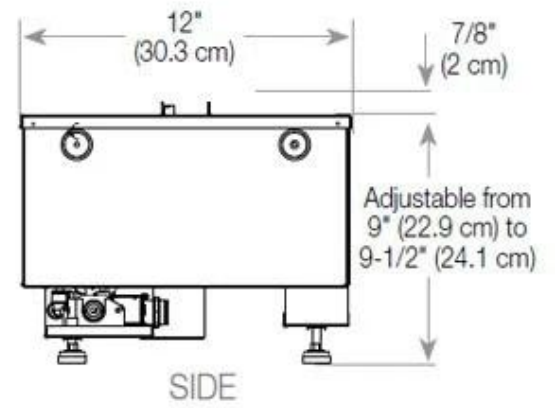

Size

Cable lenght	150 cm
Weight	30 kg
Depth	40 cm
Length/Width	100 cm
Height	50 cm

Type

Producttype	1-sided Built-in Opti-myst Fireplace
Warranty	2 years
Use	Indoor
Brand	Foco
Flame view	Front

CASSETTE 500 AUTOMATIC

CASSETTE 500 MANUAL

TOP

FRONT

SIDE