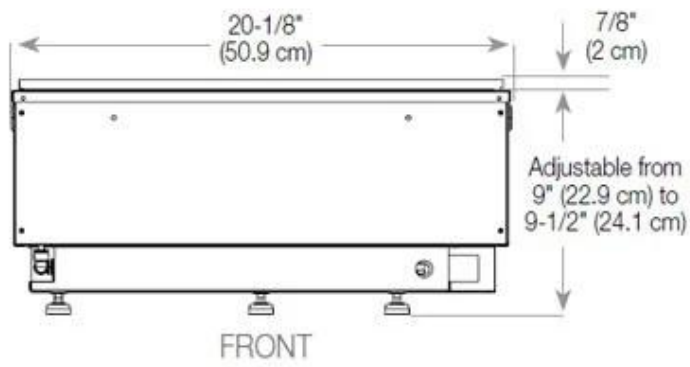

Size

Cable lenght	150 cm
Weight	30 kg
Depth	40 cm
Length/Width	100 cm
Height	50 cm

Type

Producttype	1-sided Built-in Opti-myst Fireplace
Warranty	2 years
Use	Indoor
Brand	Foco
Flame view	Front

CASSETTE 500 AUTOMATIC