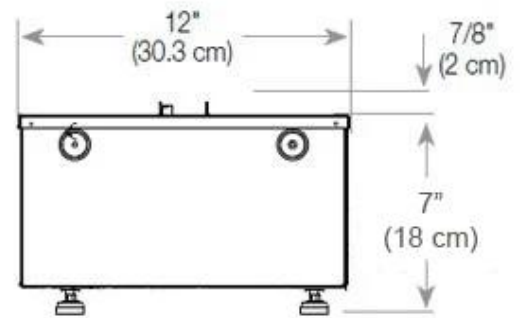

CASSETTE 500 MANUAL

SIDE