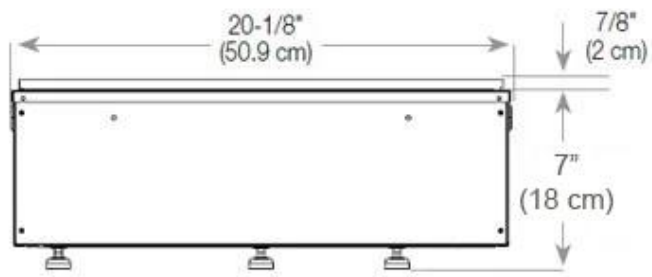

Size

Cable lenght	150 cm
Weight	30 kg
Depth	40 cm
Length/Width	100 cm
Height	50 cm

Type

Producttype	1-sided Built-in Opti-myst Fireplace
Warranty	2 years
Use	Indoor
Brand	Foco
Flame view	Front

CASSETTE 500 AUTOMATIC

CASSETTE 500 MANUAL

TOP

FRONT

SIDE