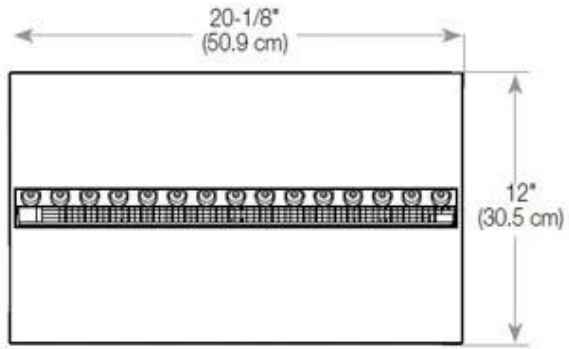

Size

Cable lenght	150 cm
Weight	30 kg
Depth	40 cm
Length/Width	100 cm
Height	50 cm

Type

Producttype	1-sided Built-in Opti-myst Fireplace
Warranty	2 years
Use	Indoor
Brand	Foco
Flame view	Front

CASSETTE 500 AUTOMATIC