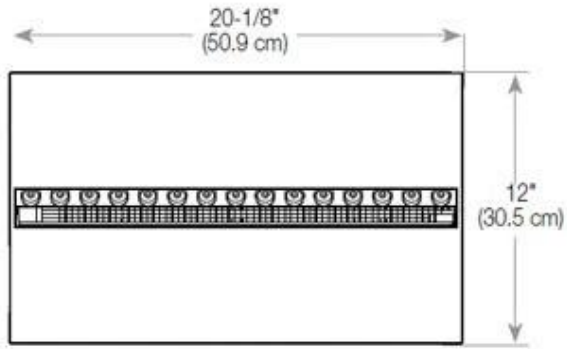

Appearance

Interior	Black
Flame colours	1 colours
Materials	Glass
Materials	Steel
Colour	Black
Finish	Matte
Decoration	Wood (Additional)
Glas included	Yes
Glass Height	15 cm

Type

Producttype	1-sided Built-in Opti-myst Fireplace
Brand	Foco
Flame view	Front
Use	Indoor
Warranty	2 years

Size

Length/Width	80 cm
Height	50 cm
Depth	40 cm
Weight	25 kg
Cable lenght	150 cm

CASSETTE 500 AUTOMATIC

TOP

FRONT

SIDE

CASSETTE 500 MANUAL

TOP