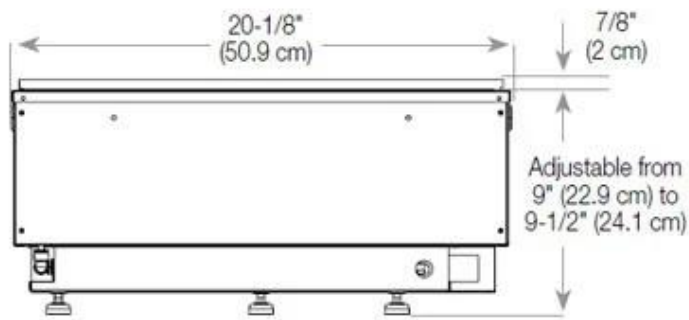

| | |
|---------------|-------------------|
| Interior | Black |
| Finish | Matte |
| Decoration | Wood (Additional) |
| Glass Height | 15 cm |
| Glas included | Yes |
| Materials | Glass |
| Materials | Steel |
| Flame colours | 1 colours |
| Colour | Black |

Size

| | |
|--------------|--------|
| Cable lenght | 150 cm |
| Weight | 25 kg |
| Depth | 40 cm |
| Length/Width | 80 cm |
| Height | 50 cm |

CASSETTE 500 AUTOMATIC

TOP

FRONT

SIDE

CASSETTE 500 MANUAL

TOP