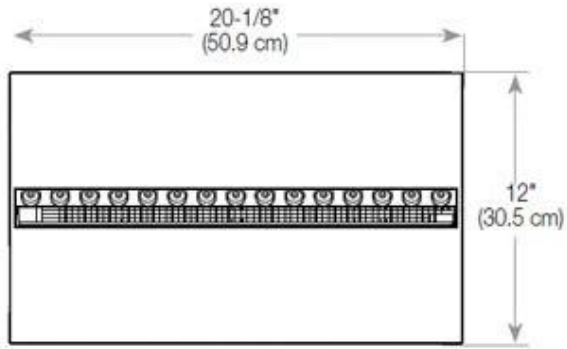

| | |
|---------------|-------------------|
| Interior | Black |
| Finish | Matte |
| Decoration | Wood (Additional) |
| Glass Height | 15 cm |
| Glas included | Yes |
| Materials | Glass |
| Materials | Steel |
| Flame colours | 1 colours |
| Colour | Black |

Size

| | |
|--------------|--------|
| Cable lenght | 150 cm |
| Weight | 25 kg |
| Depth | 40 cm |
| Length/Width | 80 cm |
| Height | 50 cm |

CASSETTE 500 AUTOMATIC

TOP

FRONT

SIDE

CASSETTE 500 MANUAL

TOP