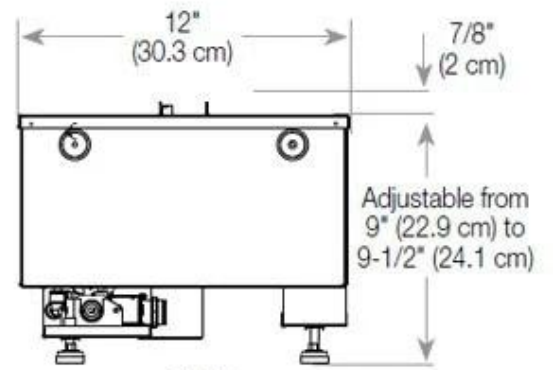

| | |
|---------------|-------------------|
| Interior | Black |
| Finish | Matte |
| Decoration | Wood (Additional) |
| Glass Height | 15 cm |
| Glas included | Yes |
| Materials | Glass |
| Materials | Steel |
| Flame colours | 1 colours |
| Colour | Black |

Size

| | |
|--------------|--------|
| Cable lenght | 150 cm |
| Weight | 25 kg |
| Depth | 40 cm |
| Length/Width | 80 cm |
| Height | 50 cm |

CASSETTE 500 AUTOMATIC

TOP

FRONT

SIDE

CASSETTE 500 MANUAL

TOP