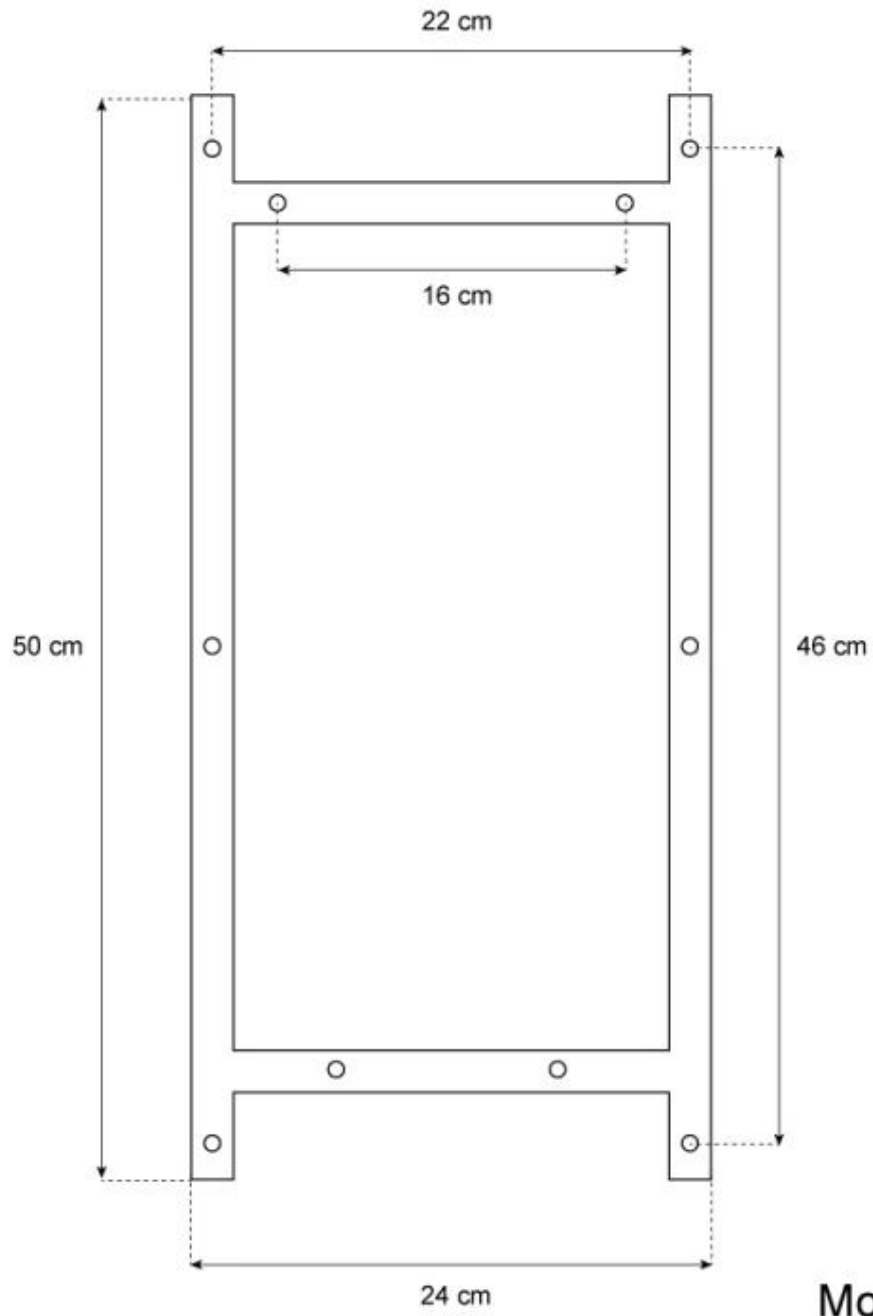

TECHNICAL SPECIFICATIONS

Key Specifications

Producttype	Wall-mounted Bioethanol Fireplace
Brand	ScandiFlames
Use	Indoor
Warranty	2 years

Dimensions & Weight

Length/Width	48 cm
Height	63 cm
Depth	28,6 cm
Weight	25 kg

Technical Specifications

Minimum room size	40 m ³
Fuel	Bioethanol
Burning time up to	4.5 hours
Capacity	1 Litres
Heat output (max)	1,9 kW
Consumption	0.2 L/h
Recommended air change rate	1

Burner Specifications

Adjustable flame	Yes
Control	Manual
Burner Model	1 Litre Premium
Flame length	13 cm
Remote control	No

Material and Appearance

Material	Steel
Colour	Black
Glas included	Yes

Installation Details

Flue/Chimney	Not Required
Power Requirements	No