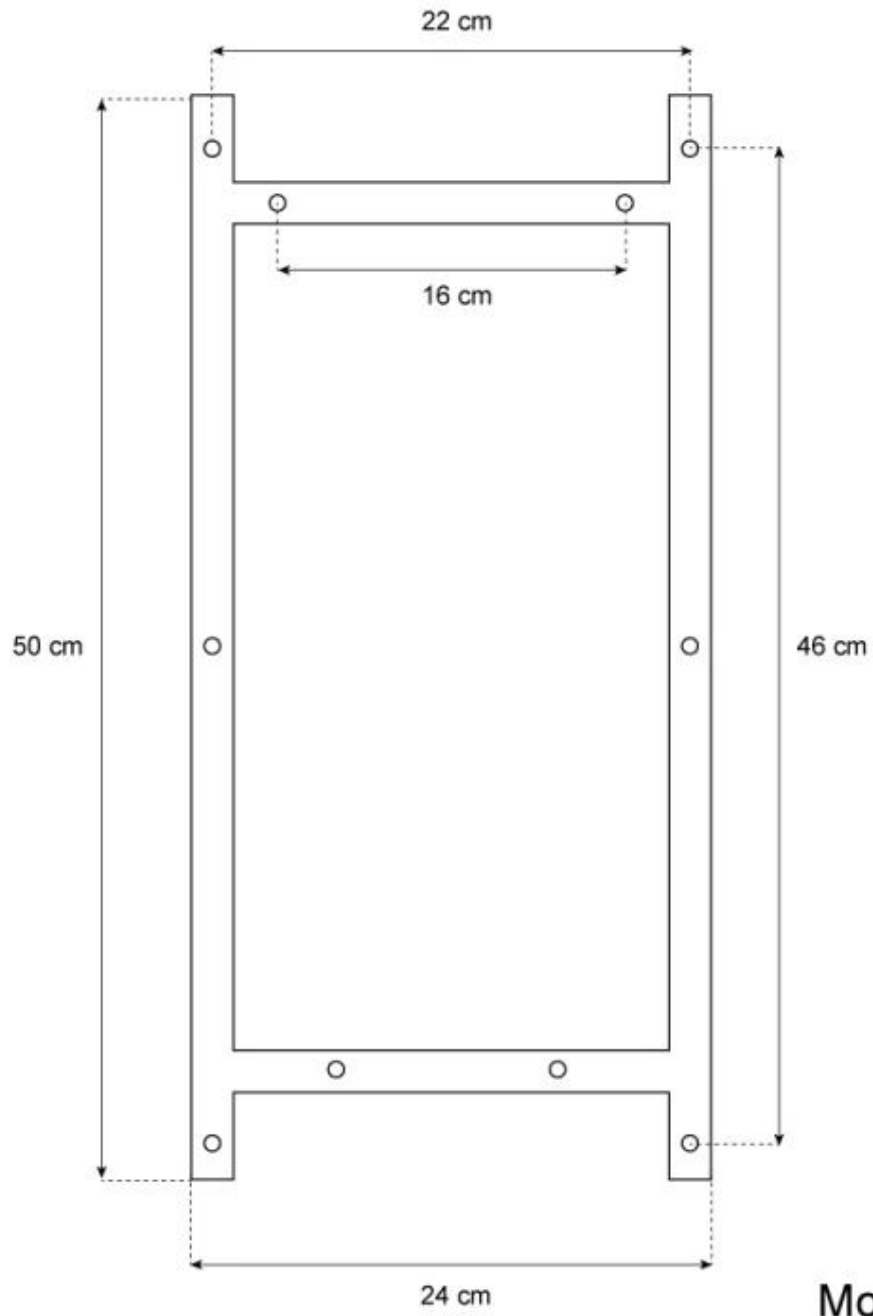

Mountin Bracket
BIO-10-060