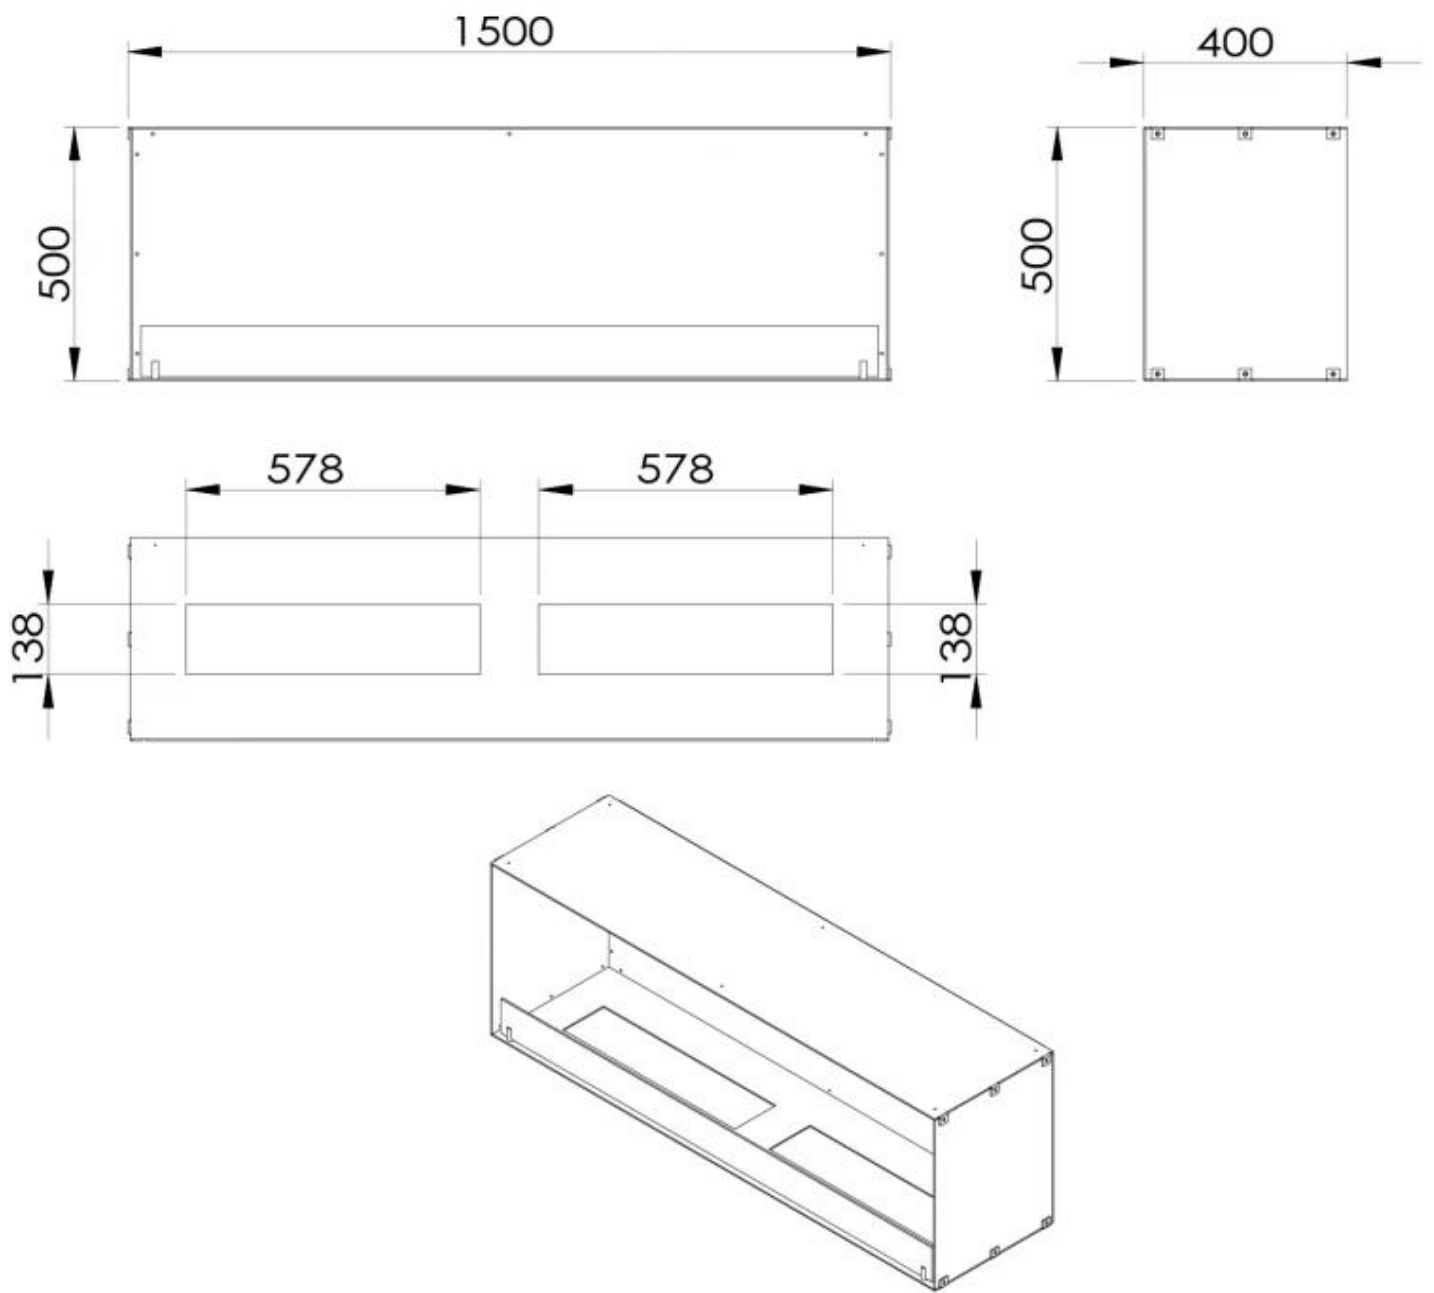

Size

Depth	40 cm
Weight	60 kg
Height	50 cm
Length/Width	150 cm

Burner - Features

Control	App-control
Control	Remote Control
Control	Automatic
Remote control	Yes (included)
Requires electricity	Yes
Adjustable flame	Yes

Appearance

Steel thickness	4 mm
Materials	Steel
Colour	Black
Glas included	Yes

Foco One 1500 - Automatic Burner

Foco One 1500 - Manual Burner

TECHNICAL DRAWING