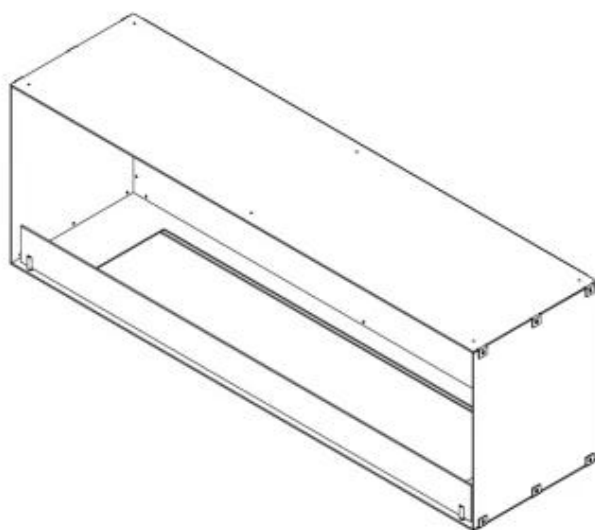

CACHFIRES

FOCO ONE 1500

BIO-30-148

Foco One 1500 is a 150 cm wide bioethanol fireplace, ideal for installation under a TV, offering a front view of the flames. This model is ideal for installation under a TV. As a standard, the Foco One 1500 comes with two manual burners but can be upgraded to various remote controlled burners. The fireplace is made of 4 mm thick black powder coated stainless steel and has a tempered glass panel at the front that protects the flames, ensuring a safe environment.

Size

Depth	40 cm
Weight	60 kg
Height	50 cm
Length/Width	150 cm

Burner - Features

Control	App-control
Control	Remote Control
Control	Automatic
Remote control	Yes (included)
Requires electricity	Yes
Adjustable flame	Yes

Appearance

Steel thickness	4 mm
Materials	Steel
Colour	Black
Glas included	Yes

Foco One 1500 - Automatic Burner

Foco One 1500 - Manual Burner

TECHNICAL DRAWING