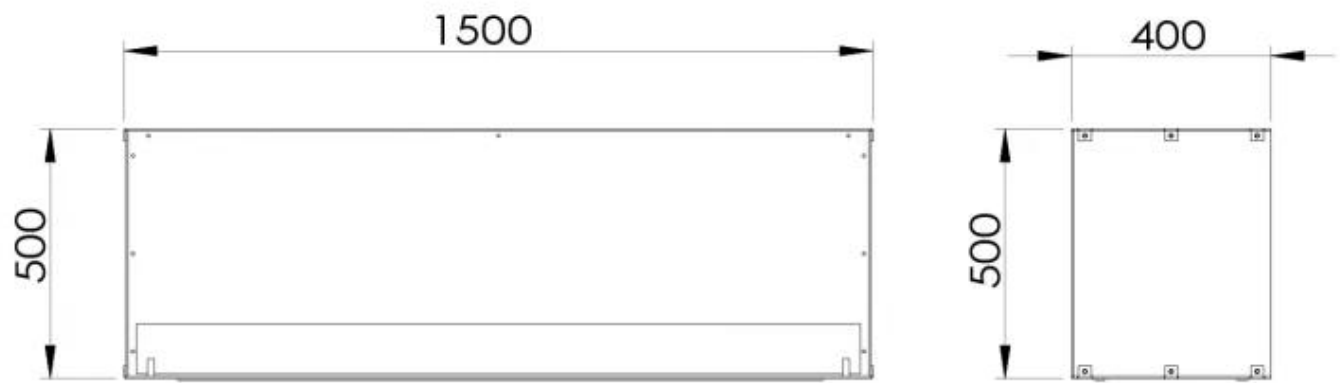

Appearance

Materials	Steel
Steel thickness	4 mm
Colour	Black
Glas included	Yes

Size

Length/Width	150 cm
Height	50 cm
Depth	40 cm
Weight	60 kg

Foco One 1500 - Automatic Burner

Foco One 1500 - Manual Burner

TECHNICAL DRAWING