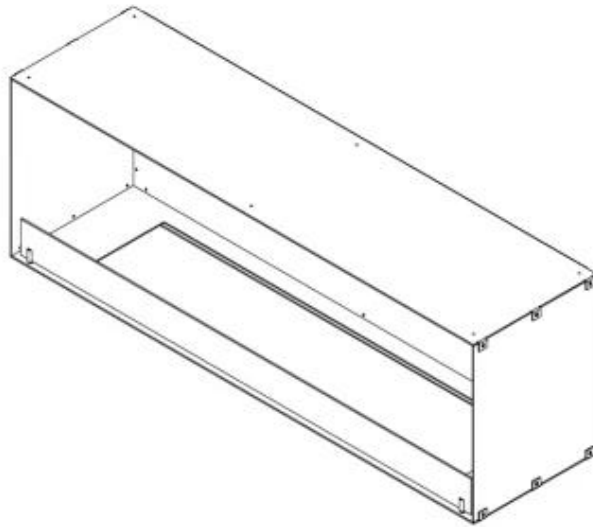

CACHFIRES

FOCO ONE 1500

BIO-30-148

Foco One 1500 is a 150 cm wide bioethanol fireplace, ideal for installation under a TV, offering a front view of the flames. This model is ideal for installation under a TV. As a standard, the Foco One 1500 comes with two manual burners but can be upgraded to various remote controlled burners. The fireplace is made of 4 mm thick black powder coated stainless steel and has a tempered glass panel at the front that protects the flames, ensuring a safe environment.

Appearance

Materials	Steel
Steel thickness	4 mm
Colour	Black
Glas included	Yes

Size

Length/Width	150 cm
Height	50 cm
Depth	40 cm
Weight	60 kg

Foco One 1500 - Automatic Burner

Foco One 1500 - Manual Burner

TECHNICAL DRAWING