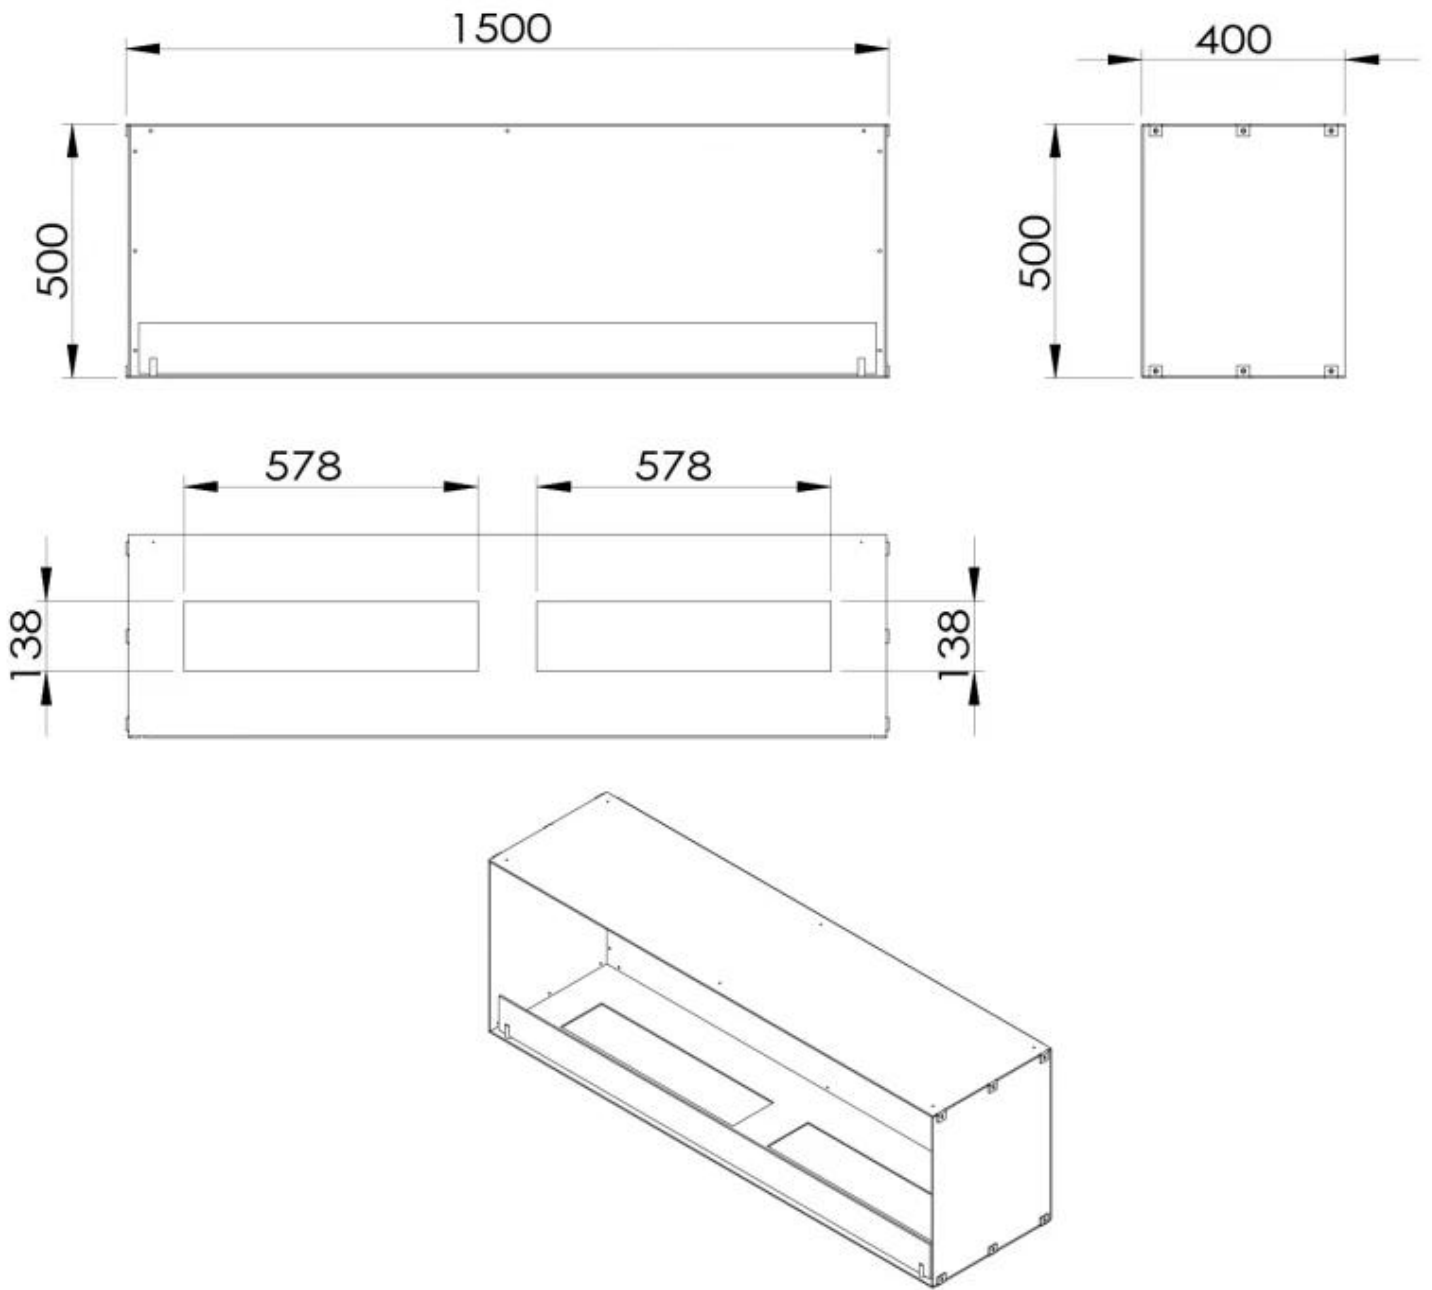

Appearance

Materials	Steel
Steel thickness	4 mm
Colour	Black
Glas included	Yes

Size

Length/Width	150 cm
Height	50 cm
Depth	40 cm
Weight	60 kg

Foco One 1500 - Automatic Burner

Foco One 1500 - Manual Burner

TECHNICAL DRAWING