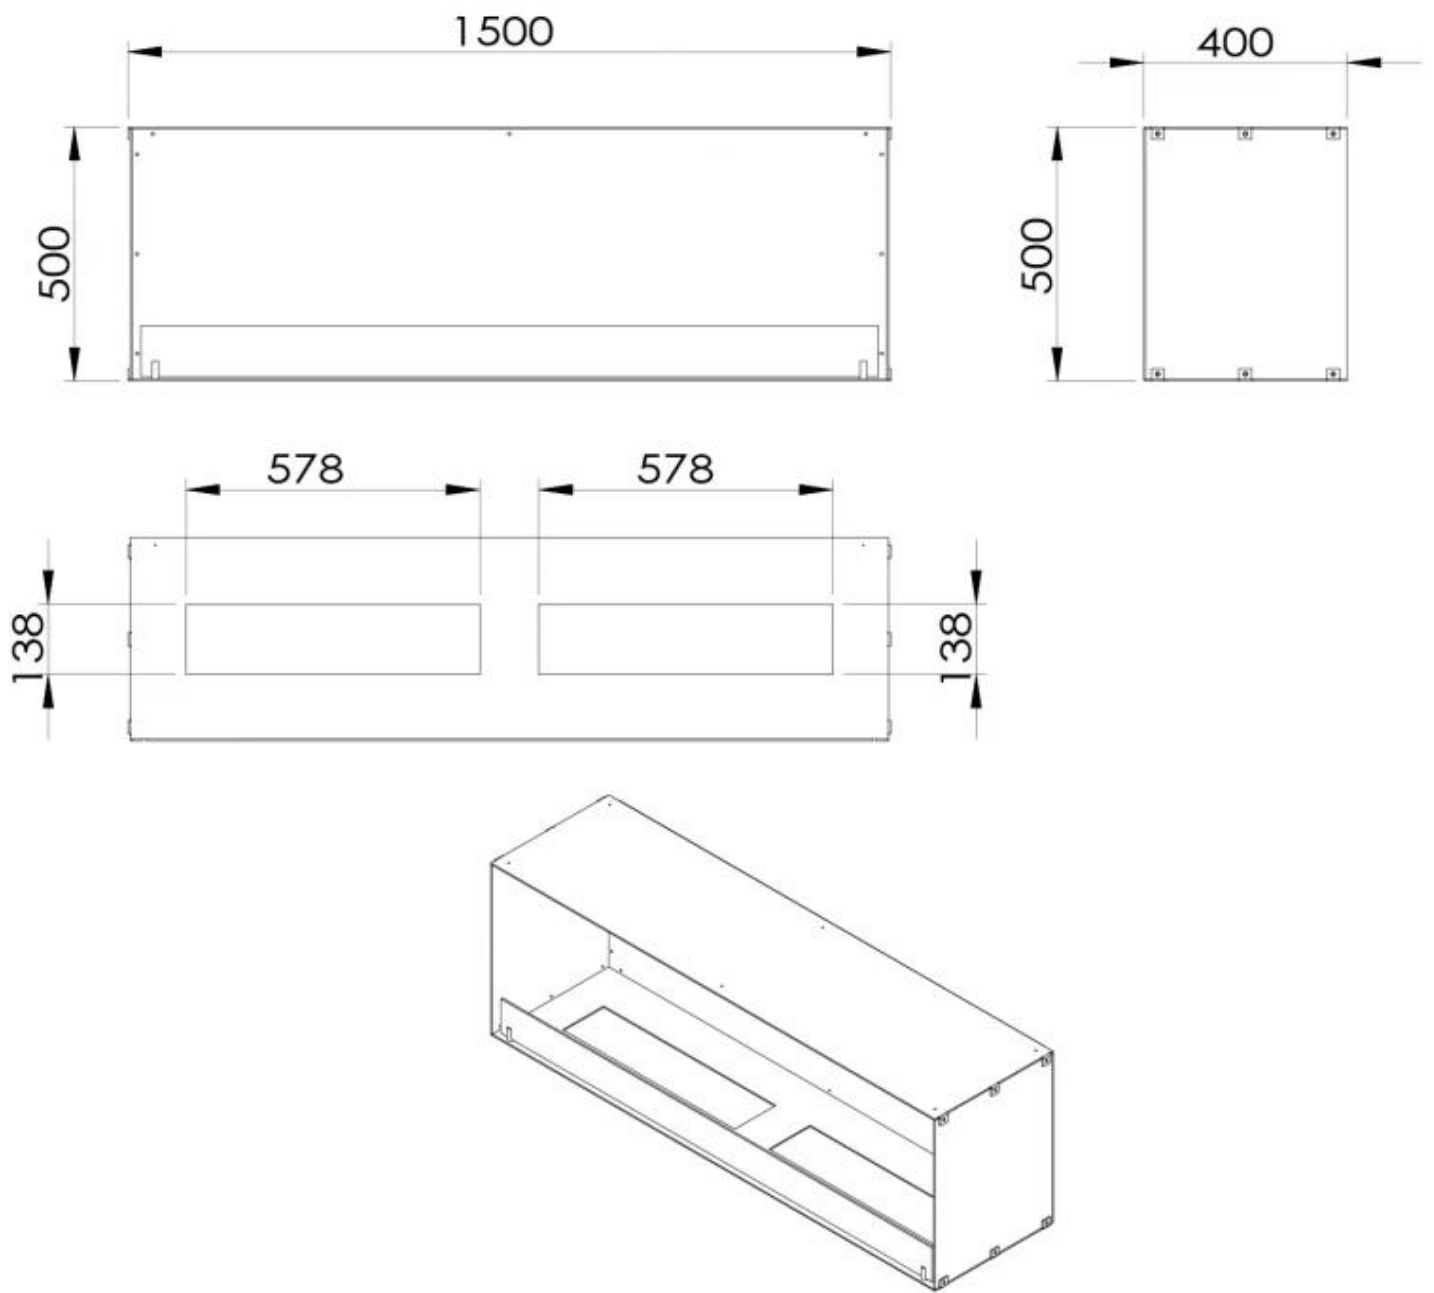

Foco One 1500 - Manual Burner