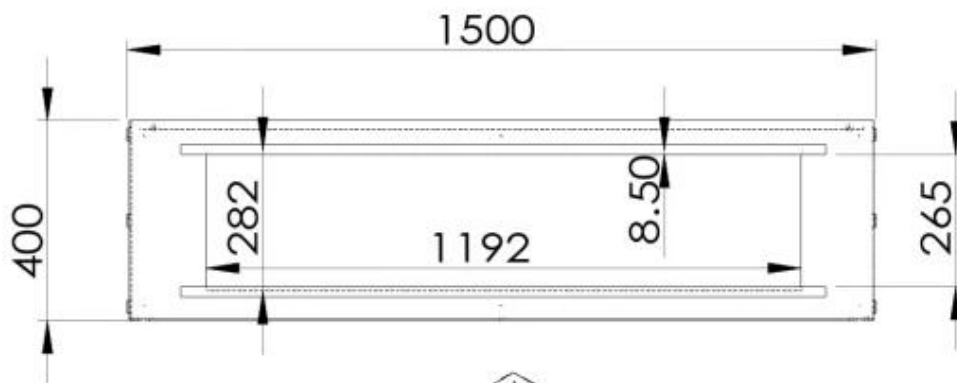

Appearance

Materials	Steel
Steel thickness	4 mm
Colour	Black
Glas included	Yes

Size

Length/Width	150 cm
Height	50 cm
Depth	40 cm
Weight	60 kg

Foco One 1500 - Automatic Burner

Foco One 1500 - Manual Burner

TECHNICAL DRAWING