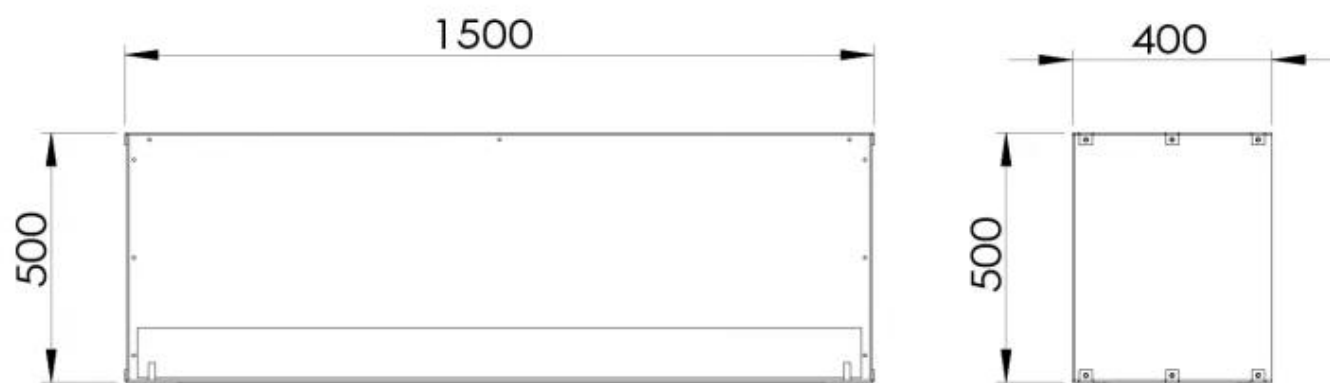

Foco One 1500 - Automatic Burner