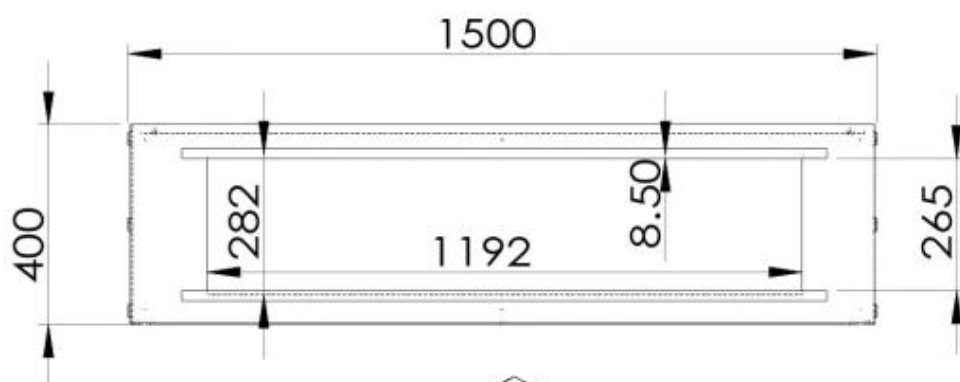

Foco One 1500 - Automatic Burner