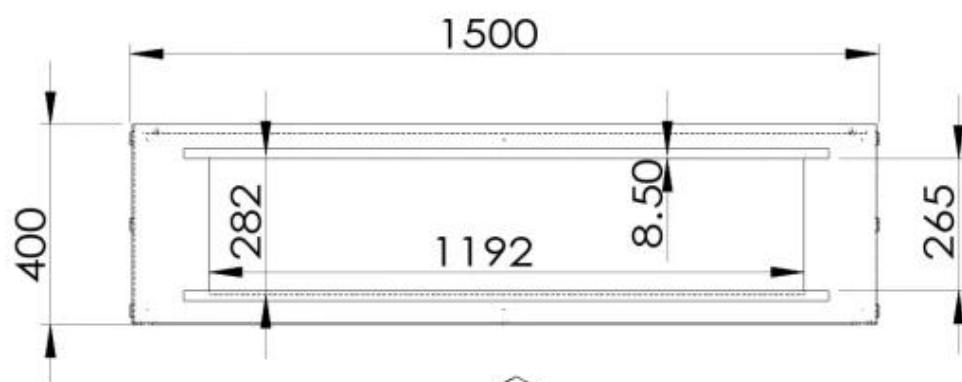

Size

Length/Width	150 cm
Height	50 cm
Depth	40 cm
Weight	60 kg

Appearance

Material	Steel
Steel Thickness	4 mm
Colour	Black
Glas included	Yes

Foco One 1500 - Automatic Burner

Foco One 1500 - Manual Burner

TECHNICAL DRAWING