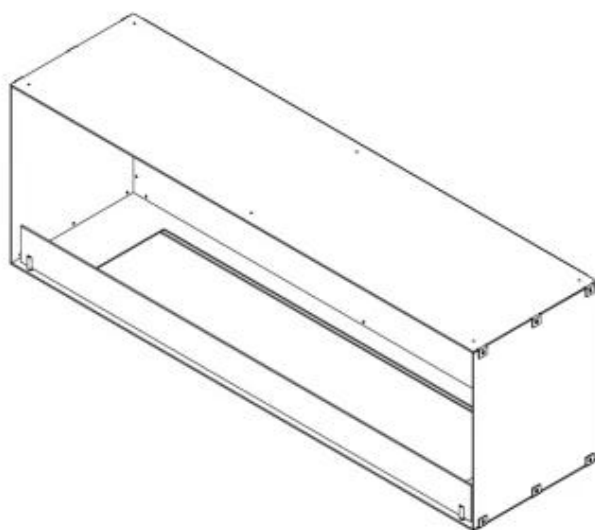

Foco One 1500 - Automatic Burner