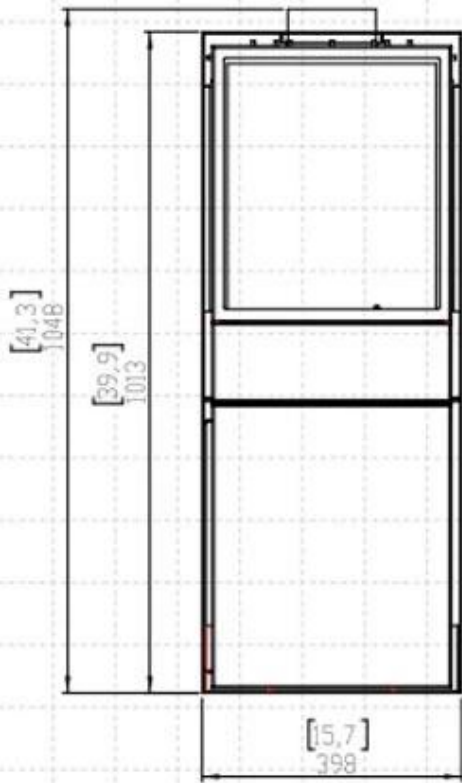

FRONT VIEW

SIDE VIEW

TOP VIEW