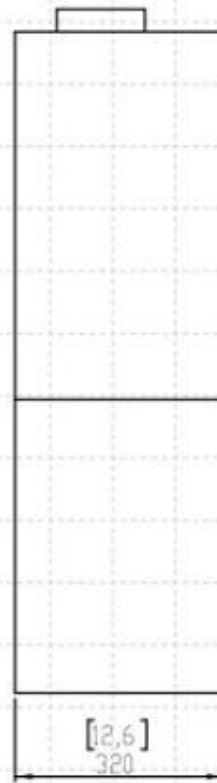

Dimensions & Weight

Length/Width	40 cm
Height	101,5 cm
Depth	32,2 cm
Weight	62 kg

Technical Specifications

Minimum room size	41 m ³
Fuel	Bioethanol
Burning time up to	33 hours
Capacity	5 Litres
Flame levels	2
Heat output (max)	3,5 kW
Recommended air change rate	1

Installation Details

Flue/Chimney	Not Required
--------------	--------------

FRONT VIEW

SIDE VIEW

TOP VIEW