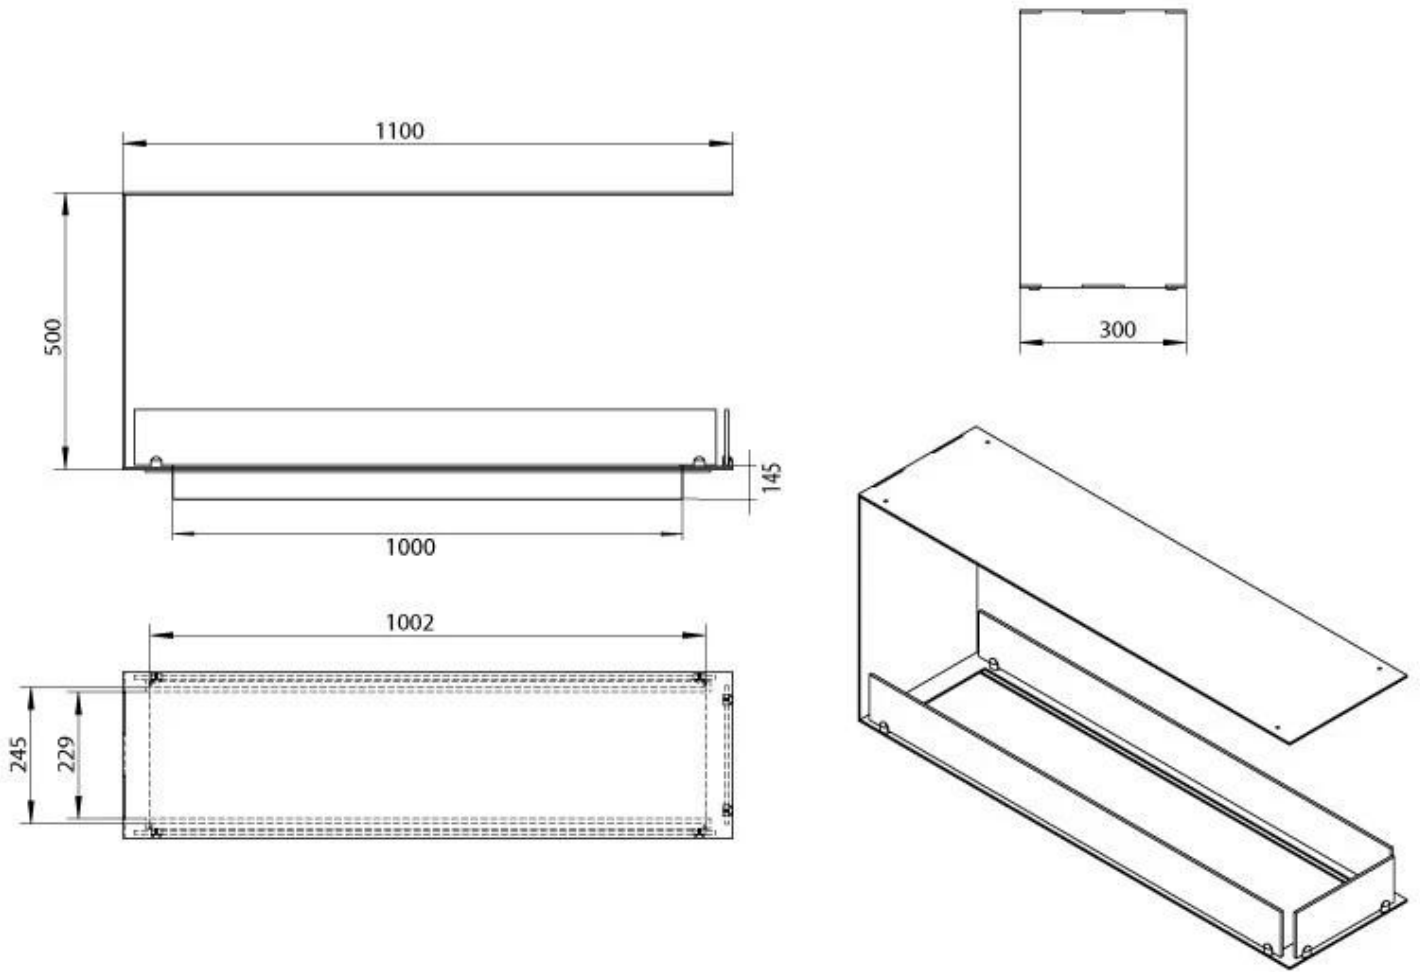

CACHFIRES

FOCO ROOM DIVIDER 1100 MEDIUM

BIO-30-144

Foco Room Divider 1100 Medium Built-in Bioethanol Fireplace is a 3-sided fireplace designed for wall integration, offering a view of the flames from three angles. With a width of 110 cm and a manual bioethanol burner, this fireplace provides up to 6 hours of burn time per fill. The timeless design in 4 mm powder-coated stainless steel highlights the flames. Tempered glass shields the flames and can be installed as desired. The fireplace is easy to install without special certification.

TECHNICAL SPECIFICATIONS

Burner - Features

Control	Manual
Burn time	6 hours
Minimum room size	90 m ³
Burner type	5 Litre Superior
Flame length	85 cm
Heat output (max)	6,2 kW
Remote control	Yes (add-on)
Requires electricity	No
Requires electricity	Yes
Adjustable flame	Yes
Usage	0.87 L/h

Type

Flue/chimney	Not Required
Recommended air change rate	1
Producttype	3-sided Built-in Bioethanol Fireplace
Brand	Foco
Fuel	Bioethanol
Flame view	Room Divider
Use	Indoor
Warranty	2 years

Size

Length/Width	110 cm
Height	50 cm
Depth	30 cm
Weight	30 kg

Appearance

Materials	Steel
Steel thickness	4 mm
Colour	Black
Glas included	Yes

Automatic burner 1000

PrimeFire 1000

Superior Manual 1000