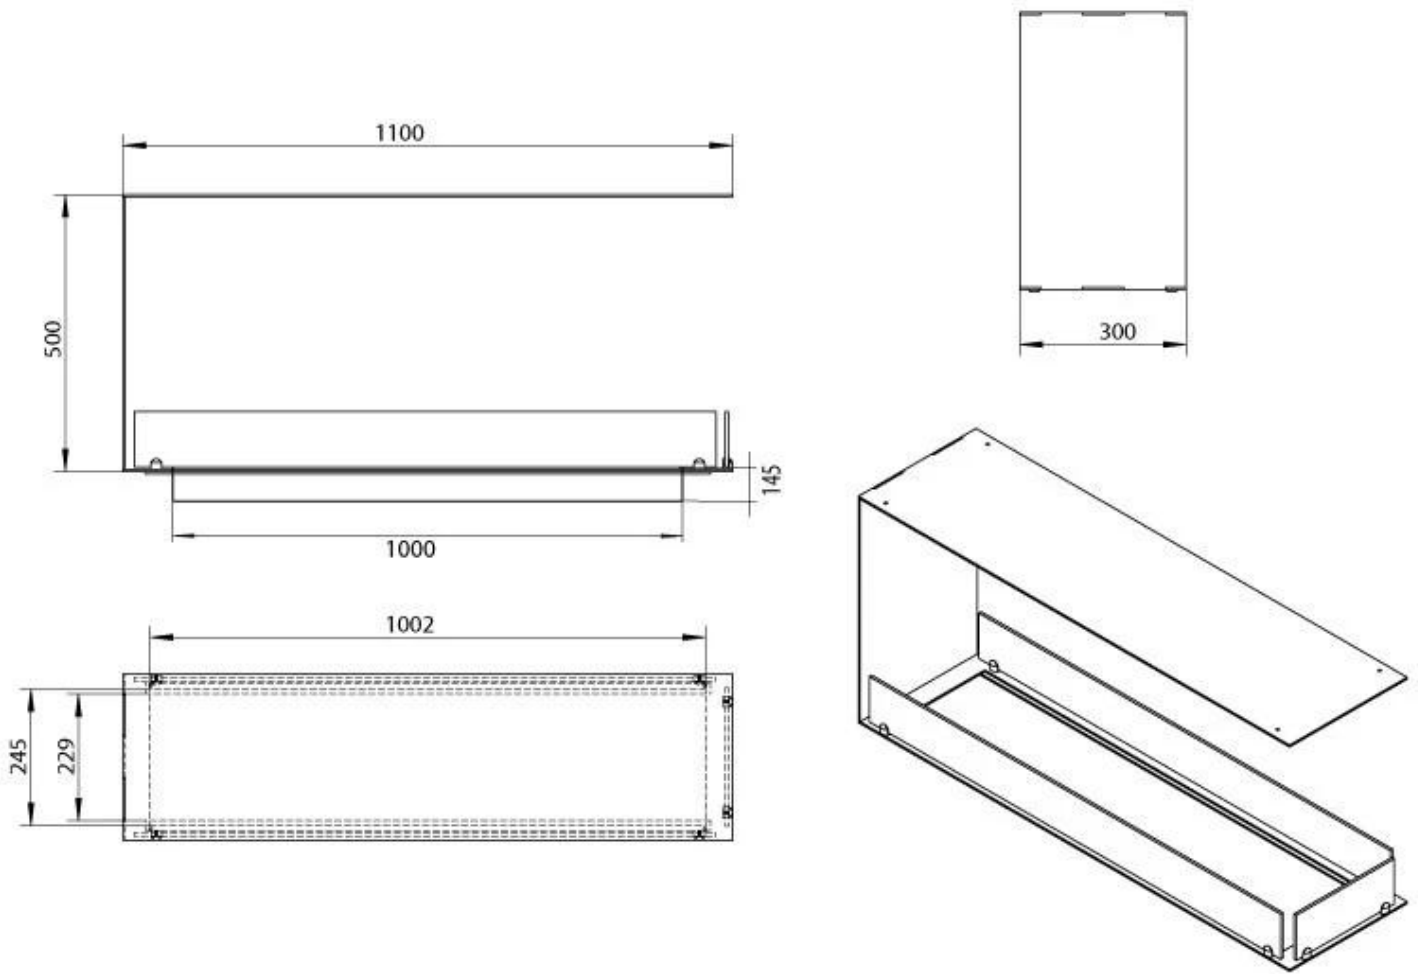

PrimeFire 1000