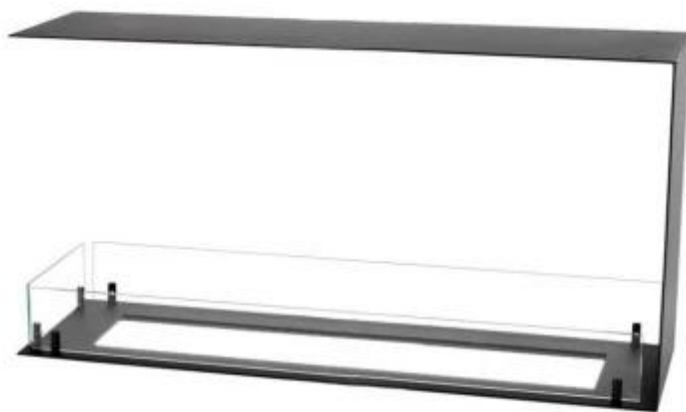

## FOCO ROOM DIVIDER 1100 MEDIUM

BIO-30-144

Foco Room Divider 1100 Medium Built-in Bioethanol Fireplace is a 3-sided fireplace designed for wall integration, offering a view of the flames from three angles. With a width of 110 cm and a manual bioethanol burner, this fireplace provides up to 6 hours of burn time per fill. The timeless design in 4 mm powder-coated stainless steel highlights the flames. Tempered glass shields the flames and can be installed as desired. The fireplace is easy to install without special certification.

#### Appearance

Glas included	Yes
Steel thickness	4 mm
Materials	Steel
Colour	Black

#### Type

Fuel	Bioethanol
Producttype	3-sided Built-in Bioethanol Fireplace
Flue/chimney	Not Required
Recommended air change rate	1
Warranty	2 years
Use	Indoor
Flame view	Room Divider
Brand	Foco

#### Size

Weight	30 kg
Depth	30 cm
Height	50 cm
Length/Width	110 cm