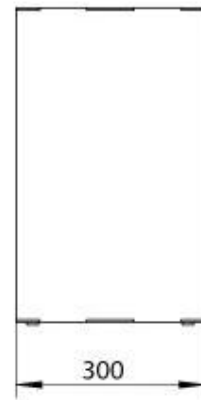

PrimeFire 700