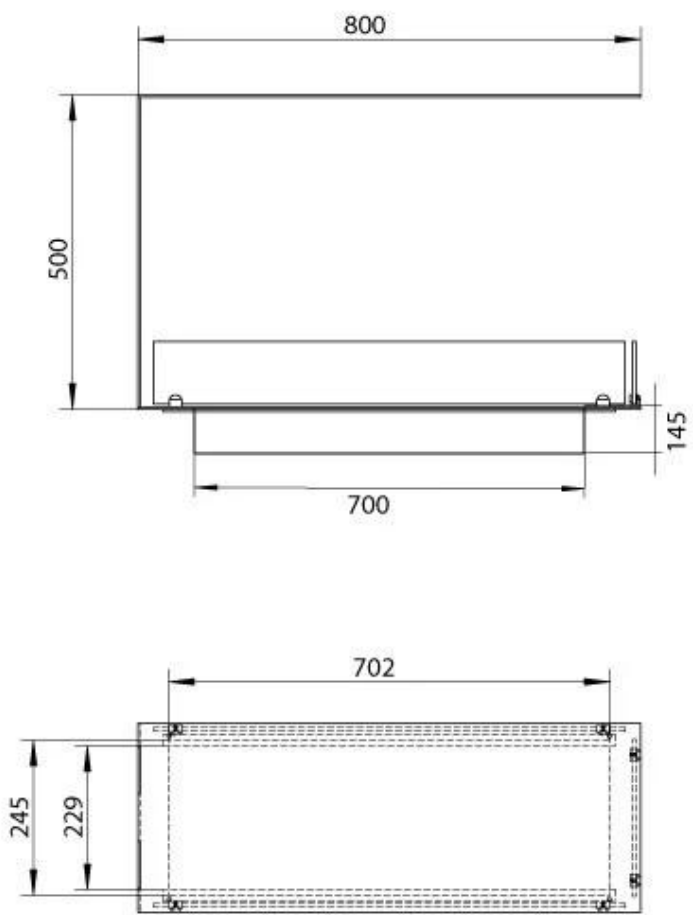

PrimeFire 700