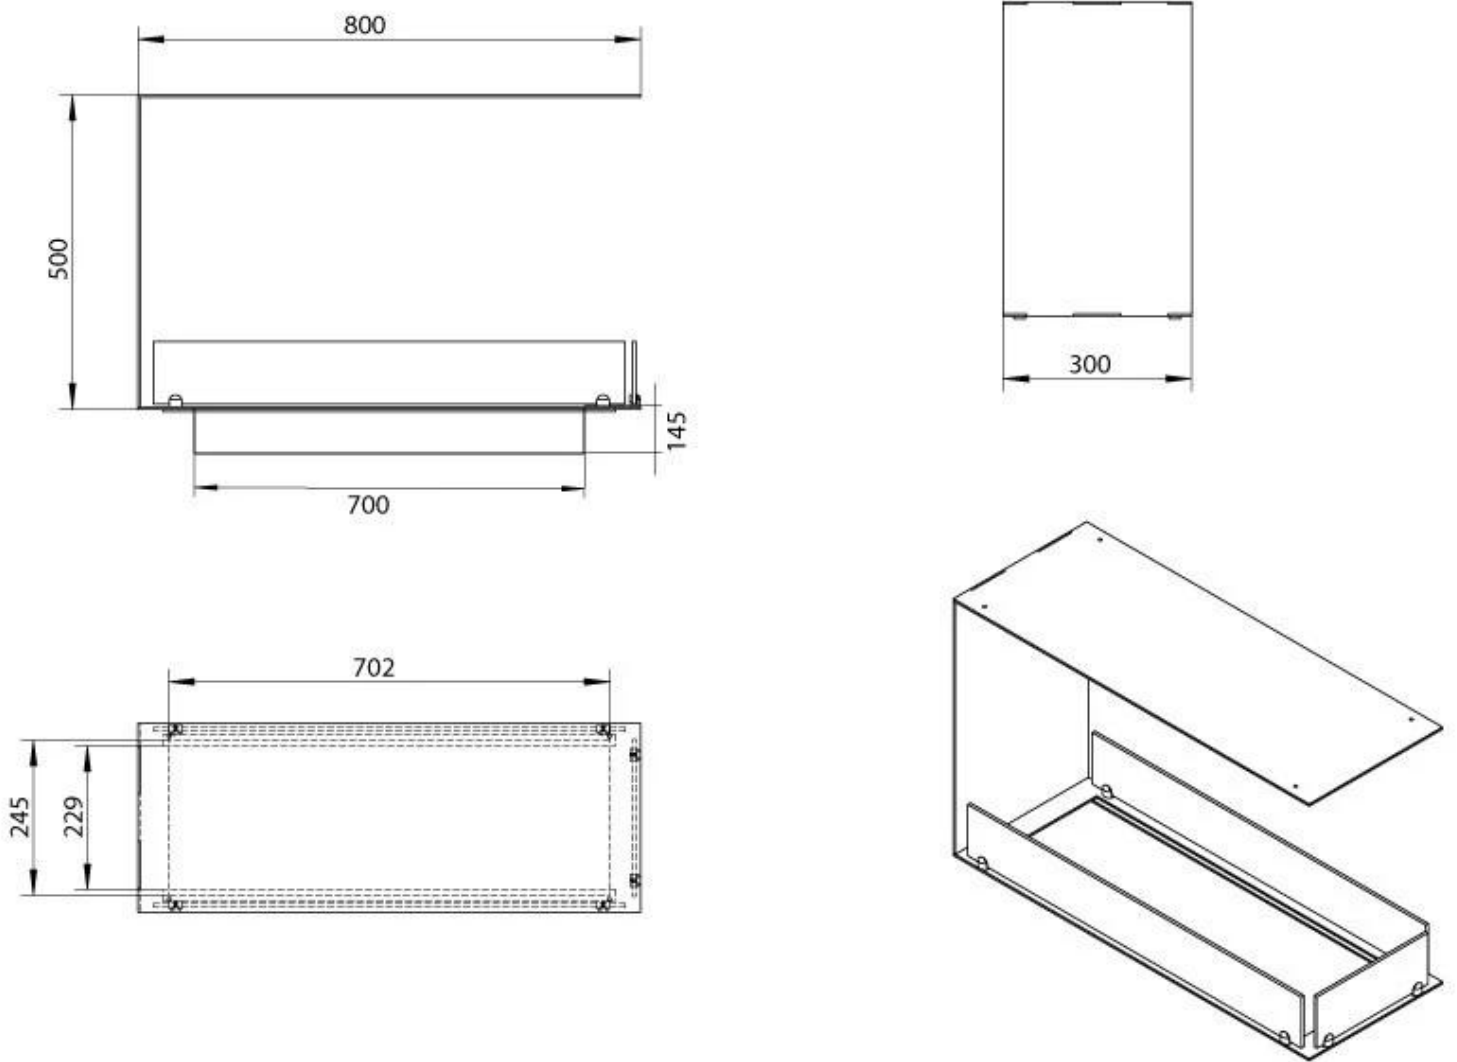

PrimeFire 700