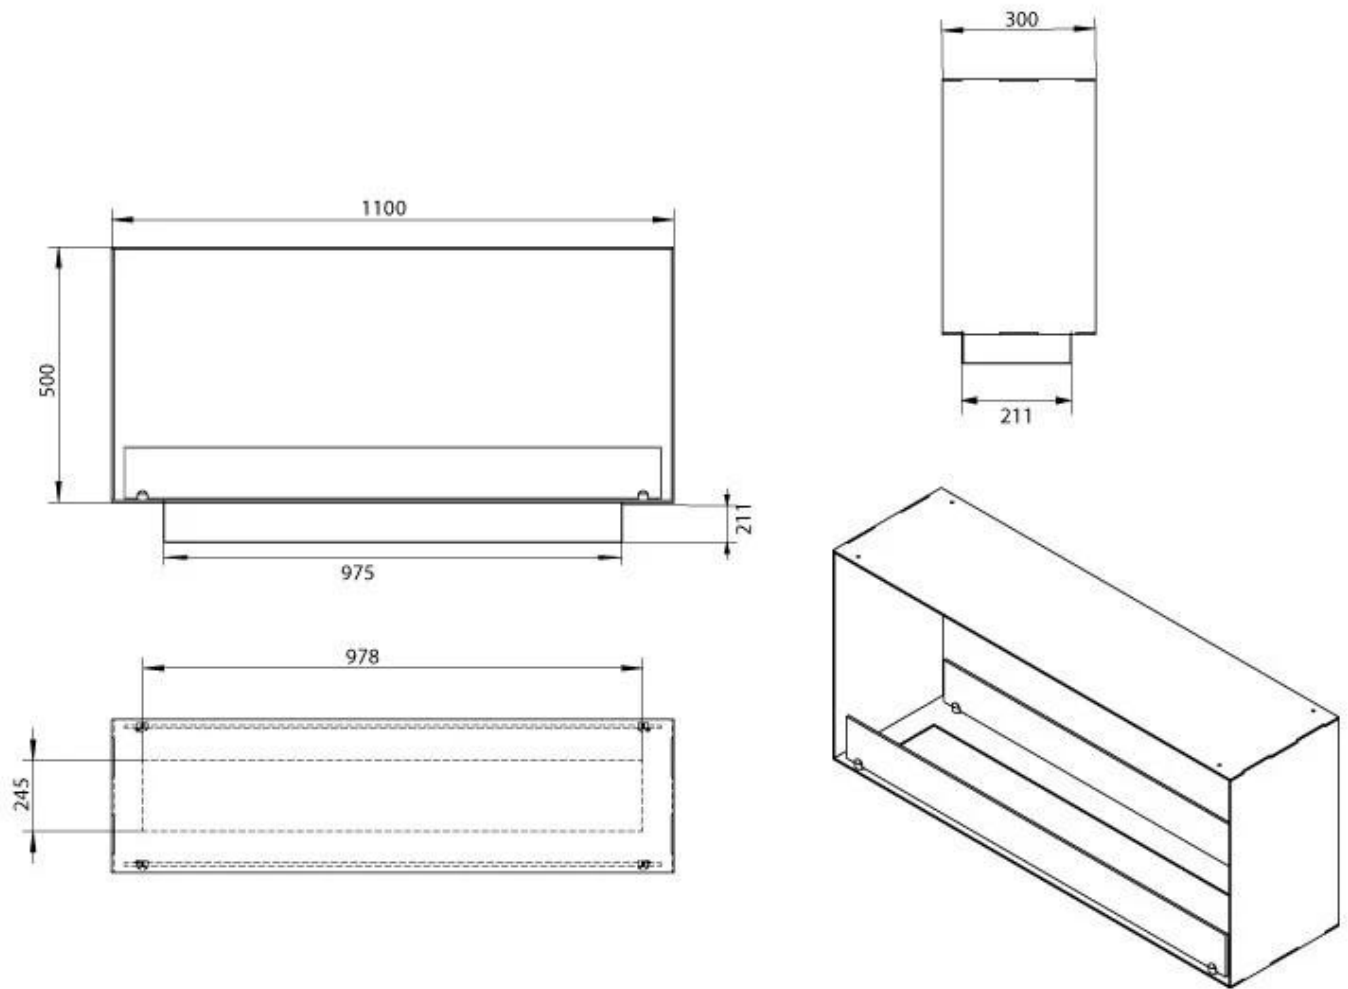

Burner - Features

Control	Manual
Burn time	6 hours
Minimum room size	90 m ³
Burner type	5 Litre Superior
Flame length	85 cm
Heat output (max)	6,2 kW
Remote control	Yes (add-on)
Requires electricity	No
Requires electricity	Yes
Adjustable flame	Yes
Capacity	5 Litres
Usage	0.87 L/h

Size

Length/Width	110 cm
Height	50 cm
Depth	30 cm
Weight	30 kg

Appearance

Materials	Steel
Steel thickness	4 mm
Colour	Black
Glas included	Yes

PrimeFire 1000

Automatic burner 1000

Superior Manual 1000