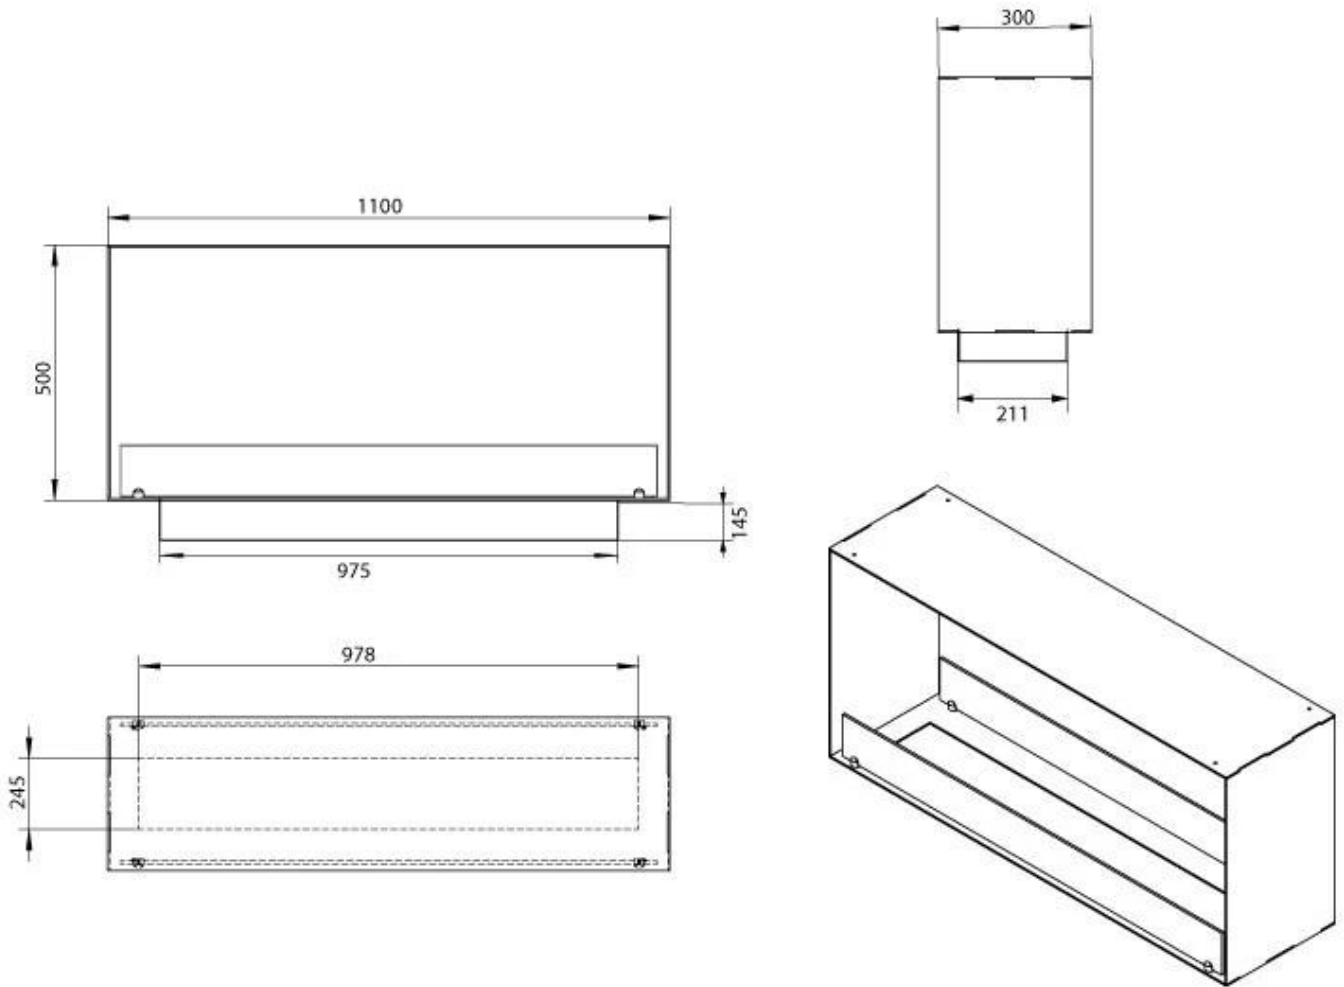

Burner type	5 Litre Superior
Flame length	85 cm
Heat output (max)	6,2 kW
Usage	0.87 L/h
Remote control	Yes (add-on)
Requires electricity	No
Requires electricity	Yes
Adjustable flame	Yes
Control	Manual
Burn time	6 hours
Minimum room size	90 m ³

Size

Weight	30 kg
Depth	30 cm
Height	50 cm
Length/Width	110 cm

Appearance

Steel thickness	4 mm
Materials	Steel
Colour	Black
Glas included	Yes

PrimeFire 1000

Automatic burner 1000

Superior Manual 1000