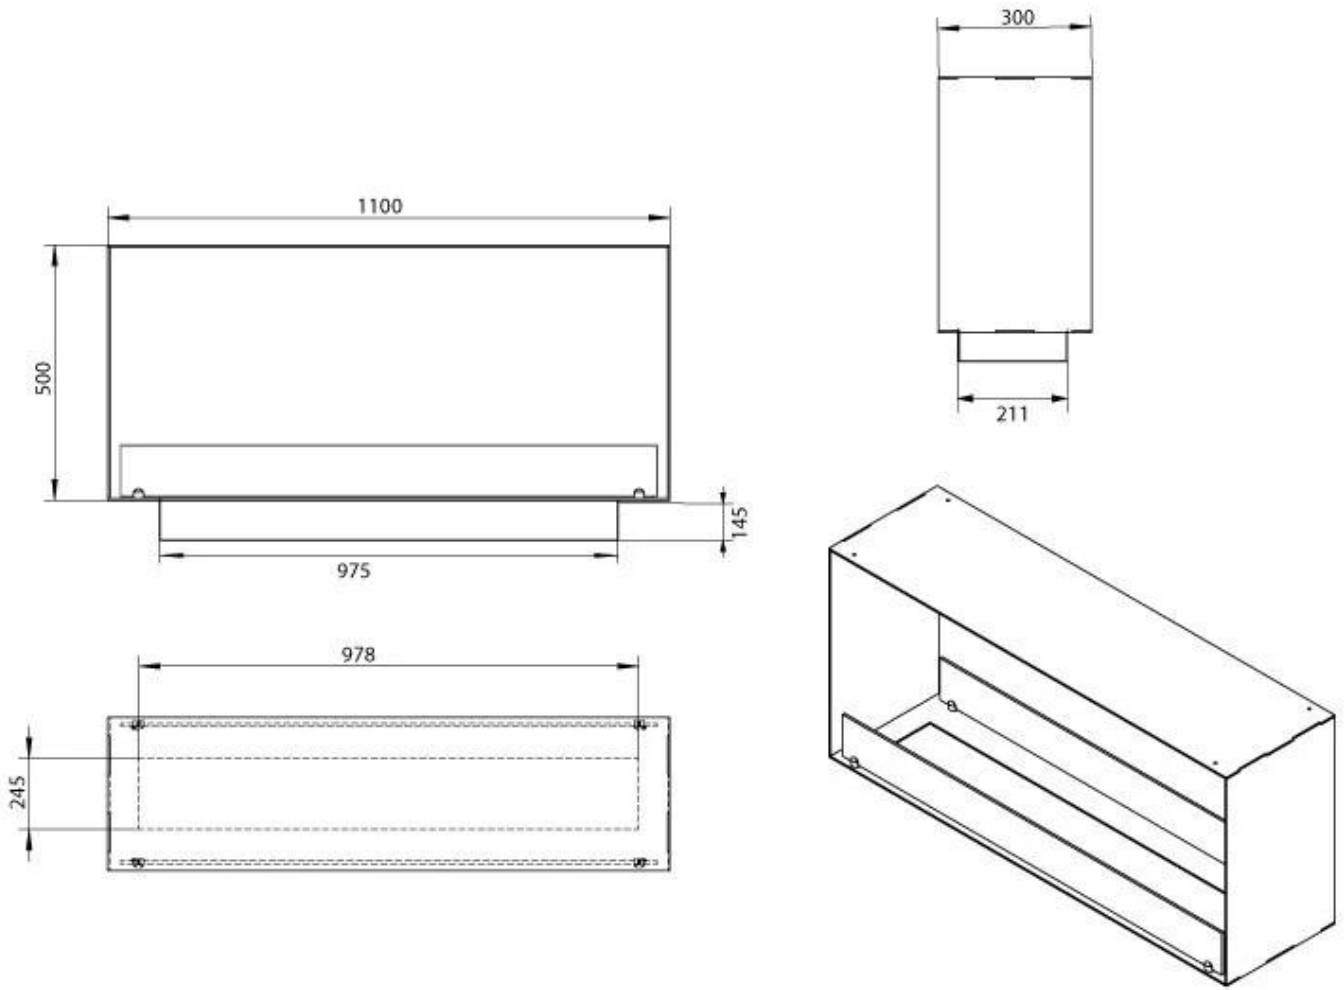

PrimeFire 1000