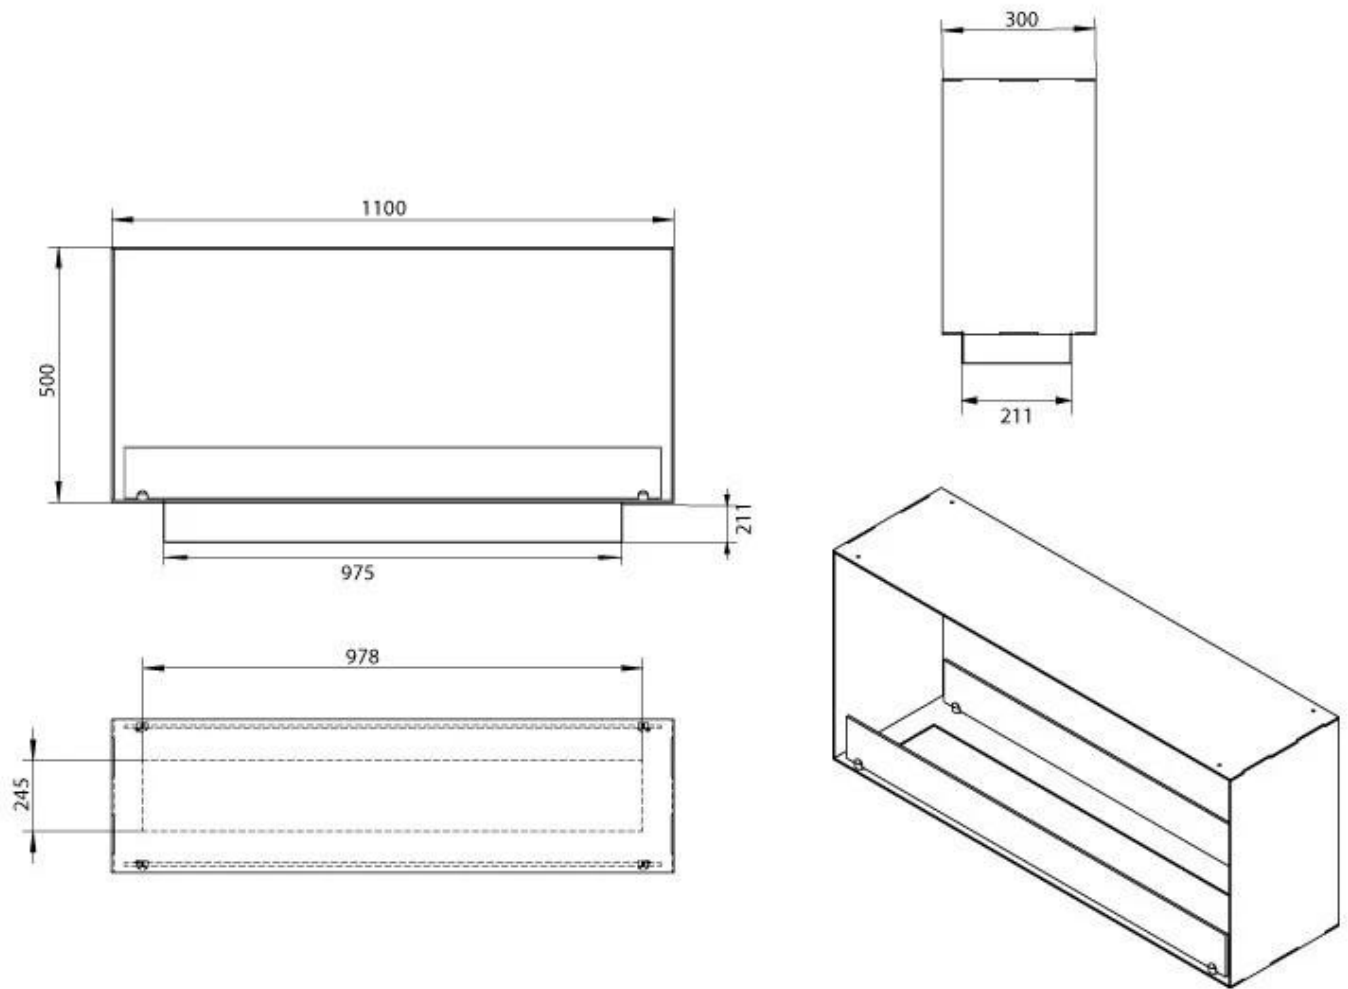

Burner type	5 Litre Superior
Flame length	85 cm
Heat output (max)	6,2 kW
Usage	0.87 L/h
Remote control	Yes (add-on)
Requires electricity	No
Requires electricity	Yes
Adjustable flame	Yes
Control	Manual
Burn time	6 hours
Minimum room size	90 m ³

Size

Weight	30 kg
Depth	30 cm
Height	50 cm
Length/Width	110 cm

Appearance

Steel thickness	4 mm
Materials	Steel
Colour	Black
Glas included	Yes

PrimeFire 1000

Automatic burner 1000

Superior Manual 1000