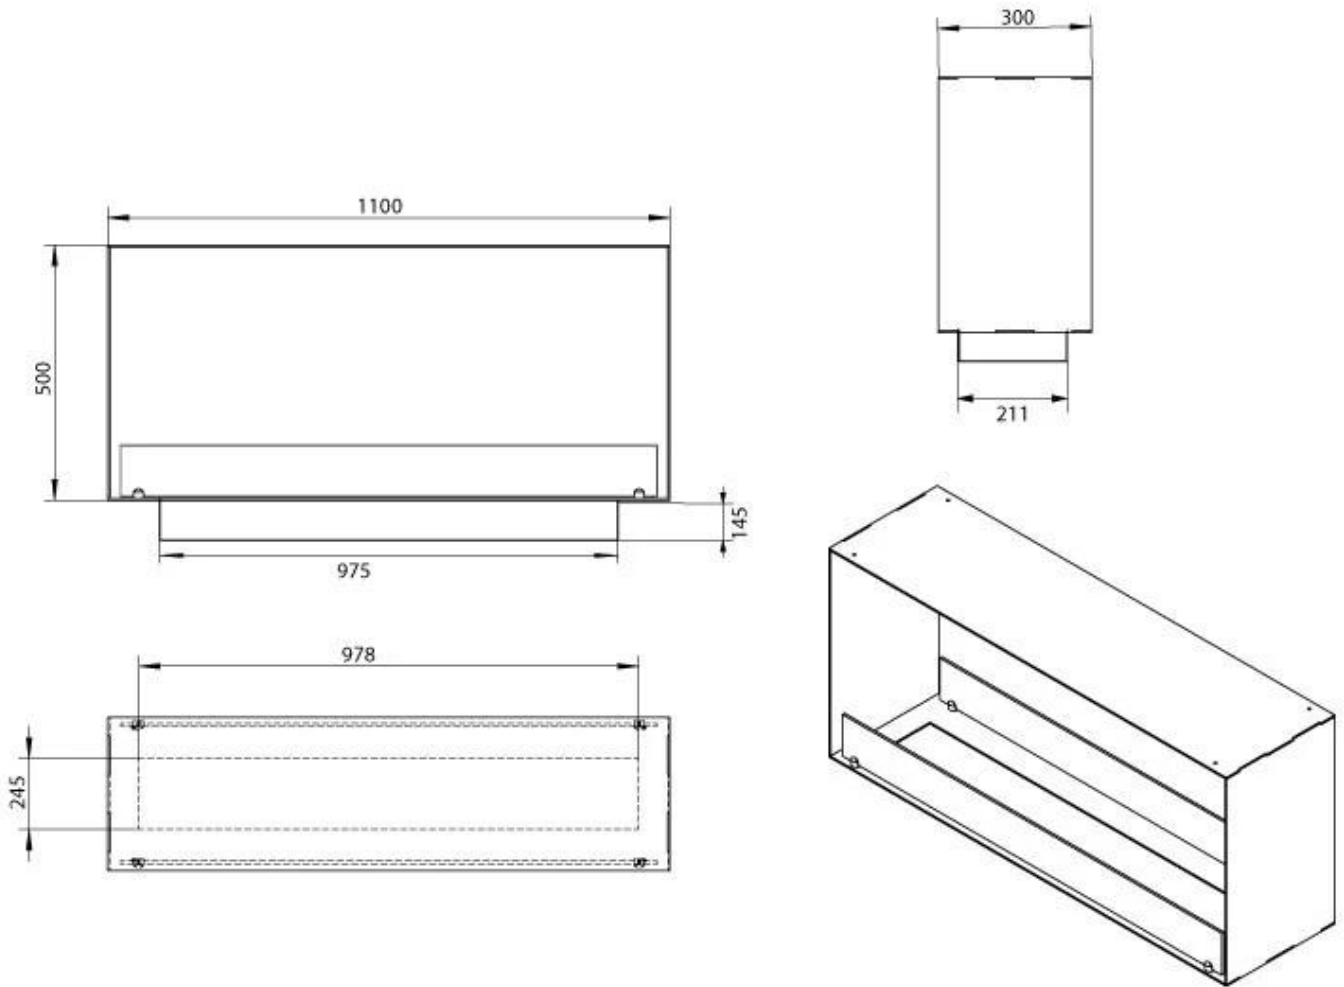

Burner - Features

Control	Manual
Burn time	6 hours
Minimum room size	90 m ³
Burner type	5 Litre Superior
Flame length	85 cm
Heat output (max)	6,2 kW
Remote control	Yes (add-on)
Requires electricity	No
Requires electricity	Yes
Adjustable flame	Yes
Capacity	5 Litres
Usage	0.87 L/h

Size

Length/Width	110 cm
Height	50 cm
Depth	30 cm
Weight	30 kg

Appearance

Materials	Steel
Steel thickness	4 mm
Colour	Black
Glas included	Yes

PrimeFire 1000

Automatic burner 1000

Superior Manual 1000