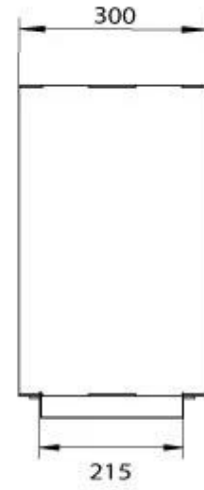

CACHFIRES

FOCO TWO 800 MEDIUM

BIO-30-139

Foco Two 800 Medium Built-in Bioethanol Fireplace is a 2-sided fireplace allowing you to view the flames from opposite sides. With a width of 80 cm and a depth of 30 cm, it is perfect for wall installation. It comes with a manual burner, offering up to 7.5 hours of burn time. Made of 4 mm thick powder-coated stainless steel, this fireplace features a neutral and timeless design. The tempered glass protects the flames and ensures stability, but can be removed if desired.

Type

Flue/chimney	Not Required
Recommended air change rate	1
Producttype	See-through Built-in Bioethanol Fireplace
Brand	Foco
Fuel	Bioethanol
Flame view	Room Divider
Use	Indoor
Warranty	2 years

Size

Length/Width	80 cm
Height	50 cm
Depth	30 cm
Weight	25 kg

Appearance

Materials	Steel
Steel thickness	4 mm
Colour	Black
Glas included	Yes

Automatic burner 700

PrimeFire 700

Superior Manual 600