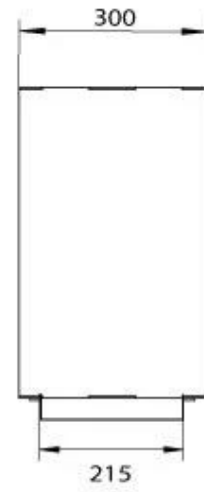

Automatic burner 700