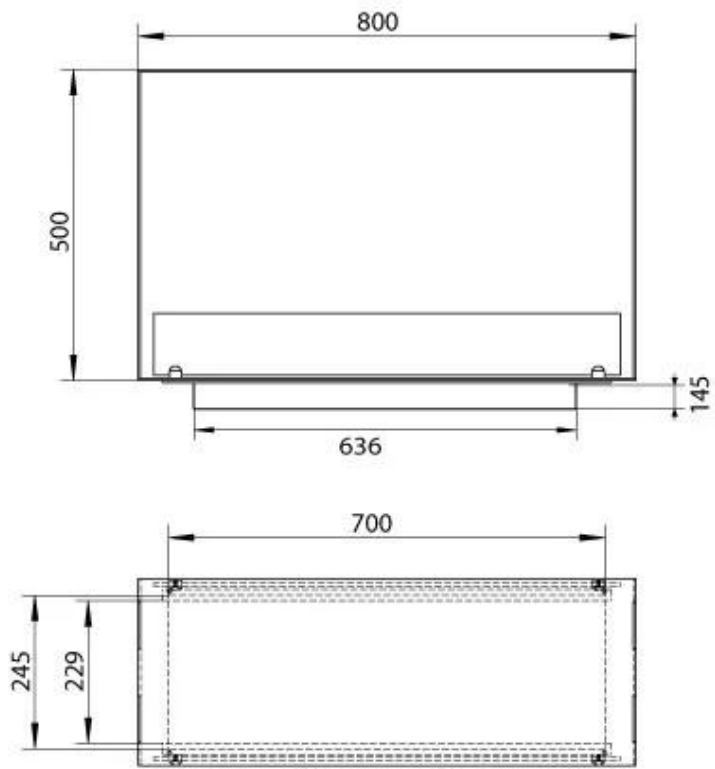

Type

Flue/chimney	Not Required
Recommended air change rate	1
Producttype	See-through Built-in Bioethanol Fireplace
Brand	Foco
Fuel	Bioethanol
Flame view	Room Divider
Use	Indoor
Warranty	2 years

Size

Length/Width	80 cm
Height	50 cm
Depth	30 cm
Weight	25 kg

Appearance

Materials	Steel
Steel thickness	4 mm
Colour	Black
Glas included	Yes

Automatic burner 700

PrimeFire 700

Superior Manual 600