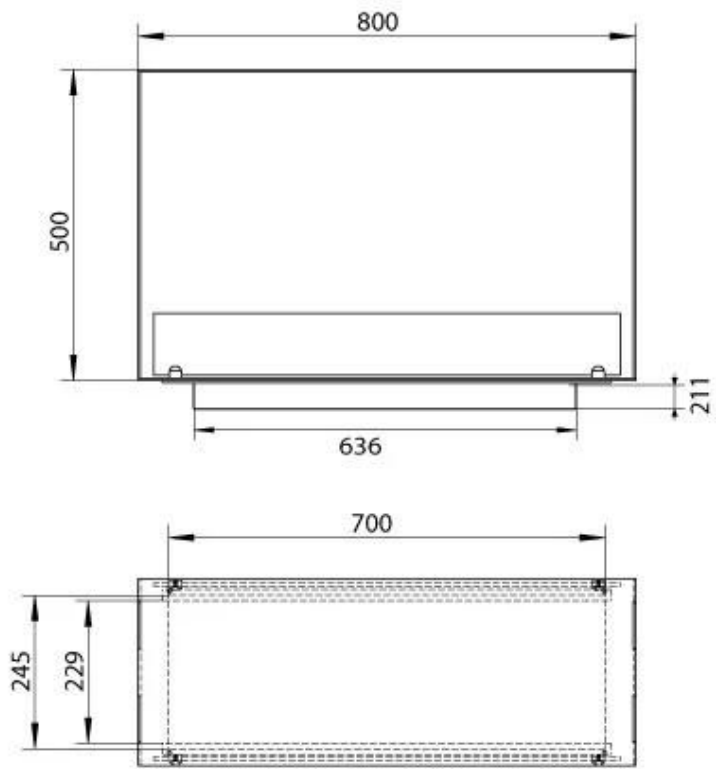

CACHFIRES

FOCO TWO 800 MEDIUM

BIO-30-139

Foco Two 800 Medium Built-in Bioethanol Fireplace is a 2-sided fireplace allowing you to view the flames from opposite sides. With a width of 80 cm and a depth of 30 cm, it is perfect for wall installation. It comes with a manual burner, offering up to 7.5 hours of burn time. Made of 4 mm thick powder-coated stainless steel, this fireplace features a neutral and timeless design. The tempered glass protects the flames and ensures stability, but can be removed if desired.

TECHNICAL SPECIFICATIONS

Burner - Features

Remote control	Yes (add-on)
Requires electricity	No
Requires electricity	Yes
Adjustable flame	Yes
Capacity	3.5 Litres
Control	Manual
Burn time	7.5 hours
Minimum room size	70 m ³
Burner type	3.5 Litre Superior
Flame length	45 cm
Heat output (max)	3,2 kW
Usage	0.46 L/h

Type

Flue/chimney	Not Required
Recommended air change rate	1
Producttype	See-through Built-in Bioethanol Fireplace
Brand	Foco
Fuel	Bioethanol
Flame view	Room Divider
Use	Indoor
Warranty	2 years

Size

Length/Width	80 cm
Height	50 cm
Depth	30 cm
Weight	25 kg

Appearance

Materials	Steel
Steel thickness	4 mm
Colour	Black
Glas included	Yes

Automatic burner 700

PrimeFire 700

Superior Manual 600