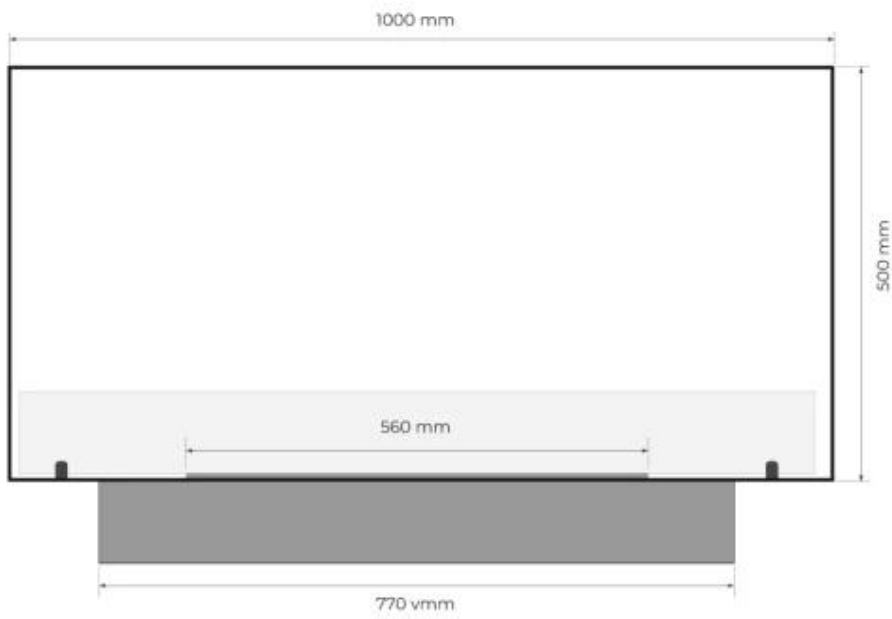

TECHNICAL SPECIFICATIONS

Burner - Features

Control	Manual
Minimum room size	75 m ³
Adjustable flame	Yes
Burner Model	4 Litre Slimline
Flame length	56 cm
Burning time up to	7 hours
Remote control	No
Capacity	4.0 Litres
Power Requirements	No
Heat output (max)	4 kW
Consumption	0.57 L/h

Type

Fuel	Bioethanol
Producttype	See-through Built-in Bioethanol Fireplace
Flue/Chimney	Not Required
Brand	Foco
Use	Indoor
Warranty	2 years
Recommended air change rate	1

Size

Length/Width	100 cm
Height	50 cm
Depth	10 cm
Weight	15 kg

Appearance

Material	Steel
Steel Thickness	4 mm
Colour	Black
Glas included	Yes

Front view

Side view

Top view with fixing points
and burner cutout with lip in bottom plate
770 mm