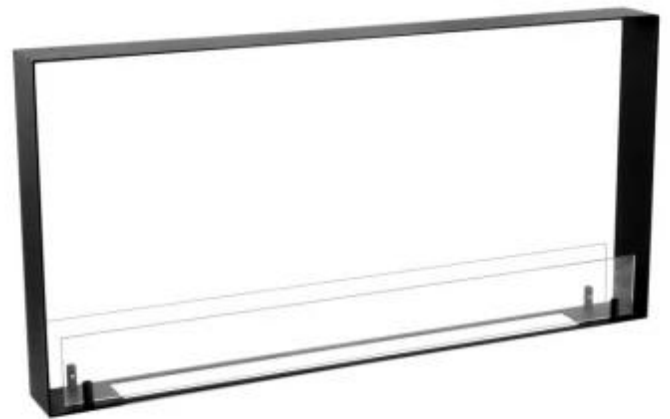

CACHFIRES

FOCO TWO 1000 ULTRA SLIM

BIO-30-138

Foco Two 1000 Ultra Slim is an ultra-narrow built-in bioethanol fireplace that allows viewing of the flames from two sides. The fireplace requires only a 10 cm deep wall, making it the slimmest built-in bioethanol fireplace on the market. The included 80 cm Slimline burner has a 4-liter capacity and provides up to 7 hours of burn time. Made of 4 mm powder-coated stainless steel, this fireplace has a neutral and timeless design. Tempered glass shields the flames, ensuring stability, but can be removed if desired.

TECHNICAL SPECIFICATIONS

Burner - Features

Control	Manual
Minimum room size	75 m ³
Adjustable flame	Yes
Burner Model	4 Litre Slimline
Flame length	56 cm
Burning time up to	7 hours
Remote control	No
Capacity	4.0 Litres
Power Requirements	No
Heat output (max)	4 kW
Consumption	0.57 L/h

Type

Fuel	Bioethanol
Producttype	See-through Built-in Bioethanol Fireplace
Flue/Chimney	Not Required
Brand	Foco
Use	Indoor
Warranty	2 years
Recommended air change rate	1

Size

Length/Width	100 cm
Height	50 cm
Depth	10 cm
Weight	15 kg

Appearance

Material	Steel
Steel Thickness	4 mm
Colour	Black
Glas included	Yes

Front view

Side view

Top view with fixing points
and burner cutout with lip in bottom plate
770 mm