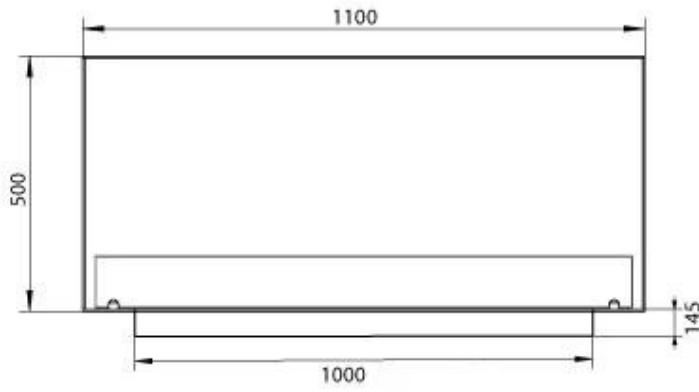

PrimeFire 1000