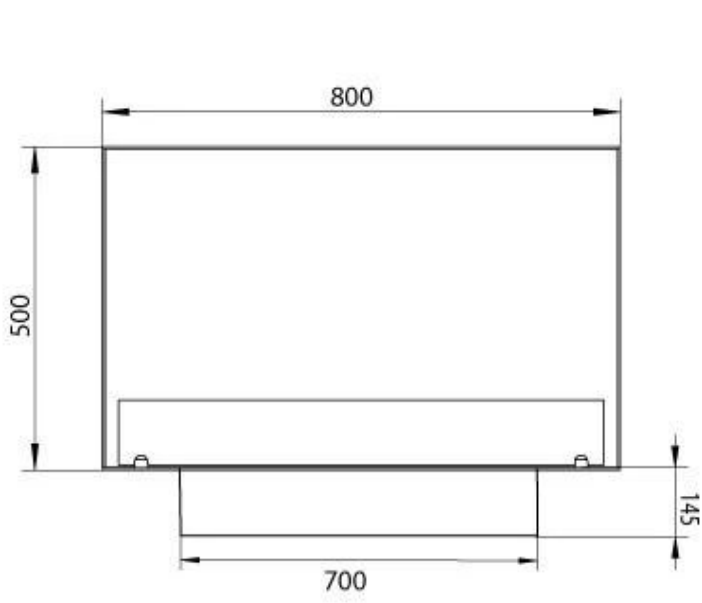

PrimeFire 700