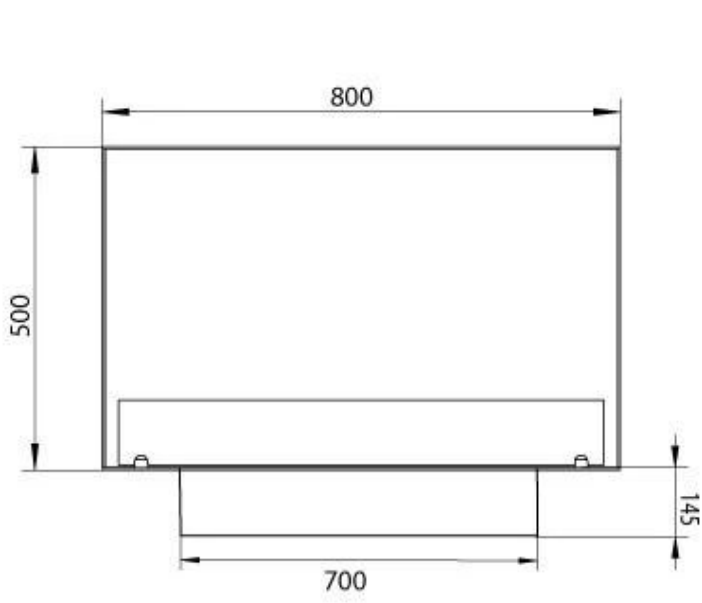

Size

Weight	25 kg
Depth	30 cm
Height	50 cm
Length/Width	80 cm

Appearance

Steel thickness	4 mm
Materials	Steel
Colour	Black
Glas included	Yes

PrimeFire 700

Automatic burner 700

Superior Manual 600