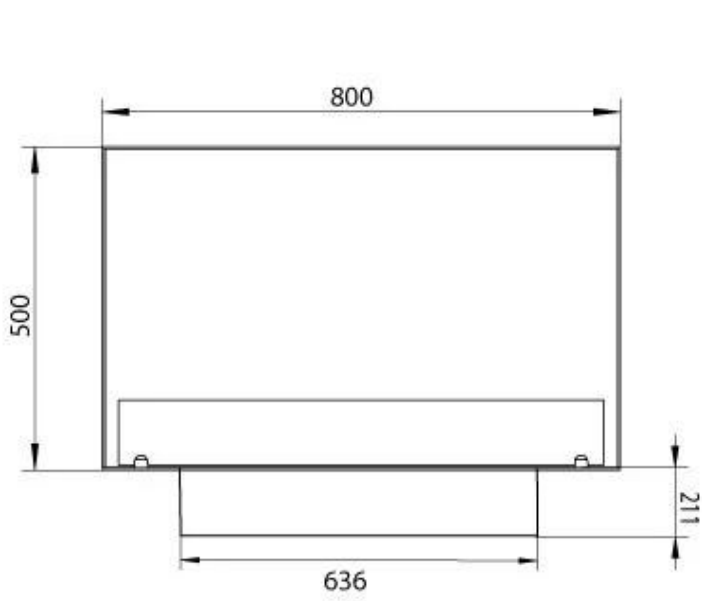

Size

Weight	25 kg
Depth	30 cm
Height	50 cm
Length/Width	80 cm

Appearance

Steel thickness	4 mm
Materials	Steel
Colour	Black
Glas included	Yes

PrimeFire 700

Automatic burner 700

Superior Manual 600