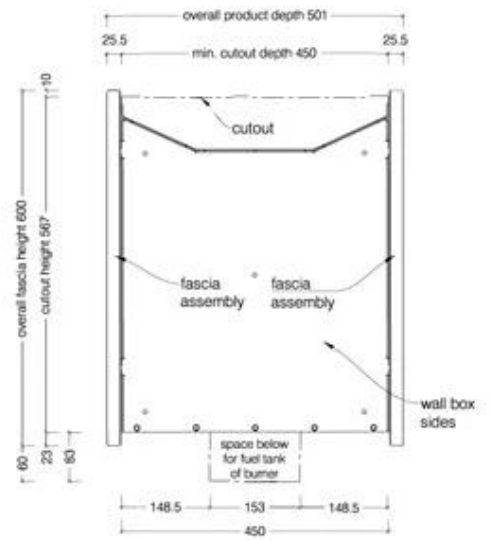

CACHFIRES

ICON SLIMLINE FIREBOX SFBDS1350 STEEL

BIO-70-223

The Icon Slimline Firebox SFBDS1350 - Steel is a double-sided built-in bioethanol fireplace that combines modern elegance with efficient heating. Featuring a Slimline 1100 burner in stainless steel, this fireplace offers up to 9 hours of burn time and an impressive heat output of 7.7 kW. The stylish design makes it perfect for installation in both new and existing walls, allowing the flames to be enjoyed from two rooms simultaneously through its see-through effect. With no need for a chimney, installation is simple and flexible, and the eco-friendly bioethanol burner ensures clean combustion without smoke or soot.

TECHNICAL SPECIFICATIONS

Size

Weight	43,3 kg
Depth	45 cm
Length/Width	135 cm
Height	60 cm

Appearance

Shape	Rectangular
Glas included	No
Materials	Stainless Steel
Colour	Stainless Steel

Burner

Flue/chimney	Not Required
Remote control	No
Burner type	Icon Fires Slimline 1100
Requires electricity	No
Burn time	8 hours
Adjustable flame	Yes
Heat output (max)	7,7 kW
Control	Manual
Usage	0.9 L/h
Capacity	6.25 Litres
Fuel	Bioethanol

Type

Producttype	See-through Built-in Bioethanol Fireplace
Warranty	2 years
Use	Indoor
Brand	Icon Fires

Top View

Front View

Side View

1350 Double Sided Firebox for 1100 Slimline Burner

© This drawing is copyright and remains the property of Signi Fires. It may not be retained, copied or used without written consent.