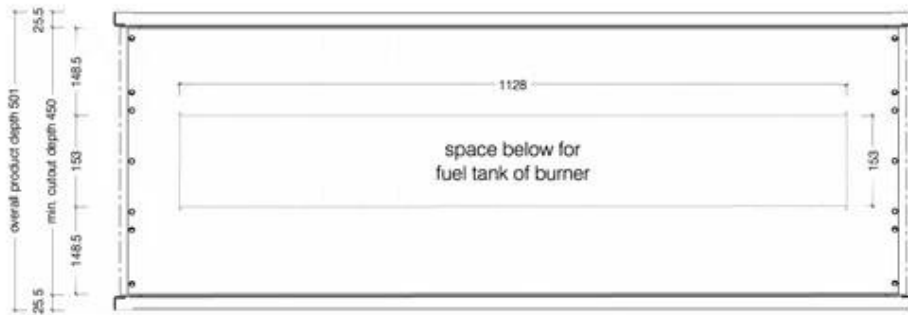

Top View

ICON FIRES

1350 Double Sided Firebox for 1100 Slimline Burner

© This drawing is copyright and remains the property of Signi Fires. It may not be retained, copied or used without written consent.