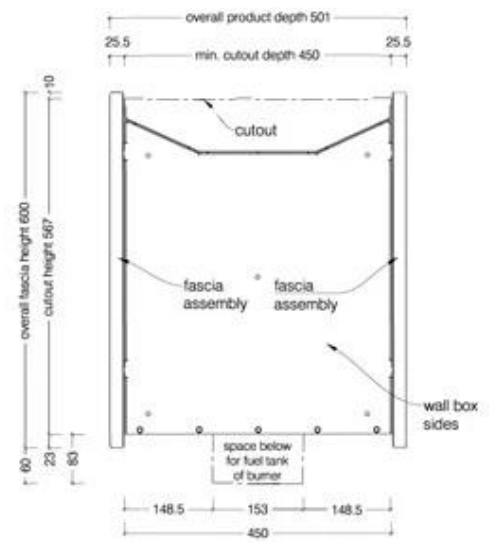

#### Size

Length/Width	135 cm
Height	60 cm
Depth	45 cm
Weight	43,3 kg

#### Material and Appearance

Material	Stainless Steel
Colour	Stainless Steel
Shape	Rectangular
Glas included	No

Top View

Front View

ICON  FIRES

Side View