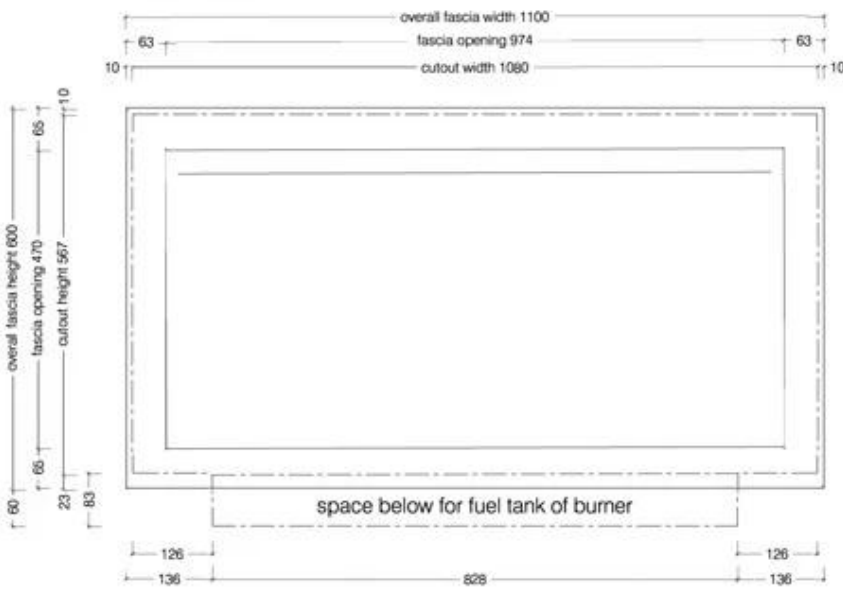

#### Size

Length/Width	110 cm
Height	60 cm
Depth	45 cm
Weight	43,3 kg

#### Material and Appearance

Material	Stainless Steel
Colour	Stainless Steel
Shape	Rectangular
Glas included	No

Top View

Front View

Side View