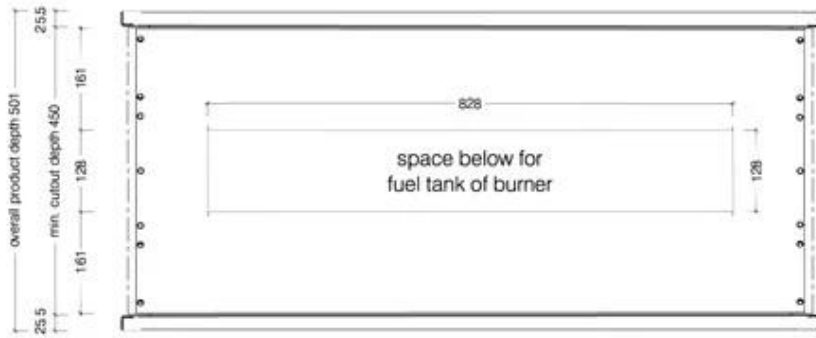

Type

Warranty	2 years
Use	Indoor
Brand	Icon Fires
Producttype	See-through Built-in Bioethanol Fireplace

Size

Depth	45 cm
Length/Width	110 cm
Weight	43,3 kg
Height	60 cm

Appearance

Shape	Rectangular
Glas included	No
Materials	Stainless Steel
Colour	Stainless Steel