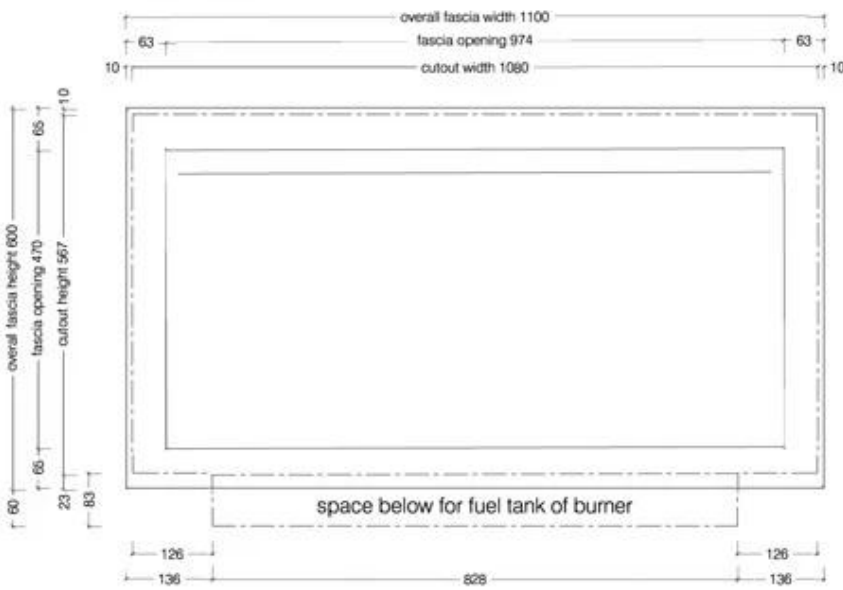

Front View

ICON FIRES