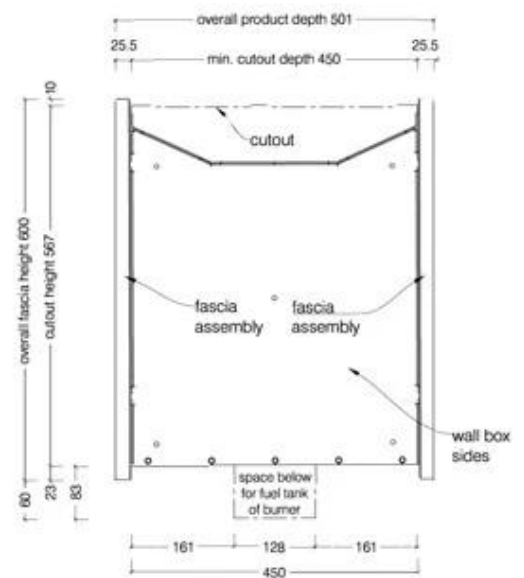

#### Size

Length/Width	110 cm
Height	60 cm
Depth	45 cm
Weight	43,3 kg

#### Material and Appearance

Material	Stainless Steel
Colour	Stainless Steel
Shape	Rectangular
Glas included	No

Top View

Front View

Side View

### 1100 Double Sided Firebox for 800 Slimline Burner

© This drawing is copyright and remains the property of Signi Fires. It may not be retained, copied or used without written consent.