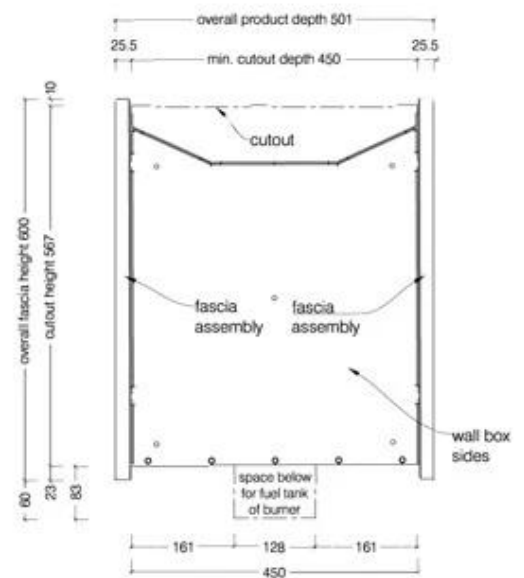

CACHFIRES

ICON SLIMLINE FIREBOX FBDS1100 STEEL

BIO-70-222

Icon Slimline Firebox FBDS1100 - Steel is a double-sided built-in bioethanol fireplace that adds both warmth and style to your home. Featuring a Slimline 800 burner, this fireplace offers up to 8 hours of burn time and a heat output of 5.4 kW. Its sleek steel design makes it ideal for installation in both new and existing walls or as part of a room divider, allowing the flames to be enjoyed from two rooms simultaneously. With no smoke or soot emissions and no need for a chimney, installation is straightforward and eco-friendly.

Type

Warranty	2 years
Use	Indoor
Brand	Icon Fires
Producttype	See-through Built-in Bioethanol Fireplace

Size

Depth	45 cm
Length/Width	110 cm
Weight	43,3 kg
Height	60 cm

Appearance

Shape	Rectangular
Glas included	No
Materials	Stainless Steel
Colour	Stainless Steel

Top View

Front View

ICON FIRES

Side View

1100 Double Sided Firebox for 800 Slimline Burner

© This drawing is copyright and remains the property of Signi Fires. It may not be retained, copied or used without written consent.