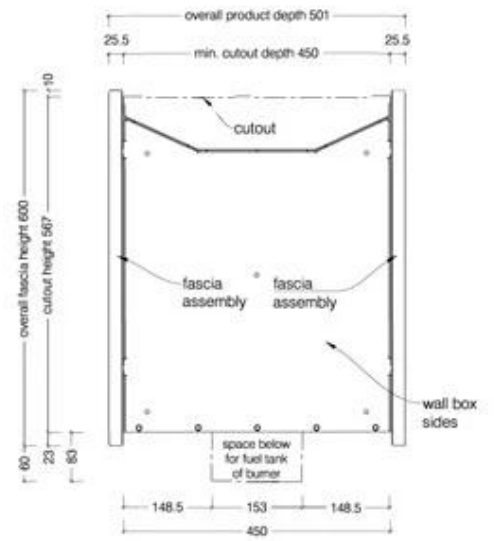

TECHNICAL SPECIFICATIONS

Key Specifications

Producttype	See-through Built-in Bioethanol Fireplace
Brand	Icon Fires
Use	Indoor
Warranty	2 years

Dimensions & Weight

Length/Width	135 cm
Height	60 cm
Depth	45 cm
Weight	43,3 kg

Material and Appearance

Material	Stainless Steel
Colour	Black
Shape	Rectangular
Glas included	No

Installation Details

Flue/Chimney	Not Required
Power Requirements	No

Top View

Front View

Side View

1350 Double Sided Firebox for 1100 Slimline Burner