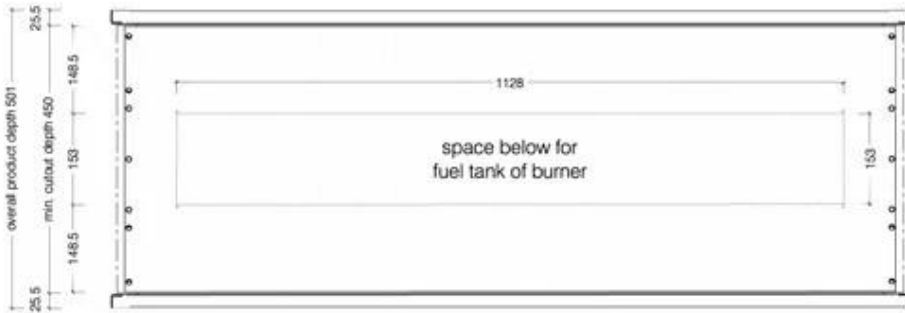

TECHNICAL SPECIFICATIONS

Burner

Capacity	6.25 Litres
Fuel	Bioethanol
Flue/chimney	Not Required
Remote control	No
Burner type	Icon Fires Slimline 1100
Requires electricity	No
Burn time	9 hours
Adjustable flame	Yes
Control	Manual
Usage	0.9 L/h
Heat output (max)	7,7 kW

Type

Use	Indoor
Brand	Icon Fires
Producttype	See-through Built-in Bioethanol Fireplace
Warranty	2 years

Size

Depth	45 cm
Length/Width	135 cm
Weight	43,3 kg
Height	60 cm

Appearance

Shape	Rectangular
Glas included	No
Materials	Stainless Steel
Colour	Black