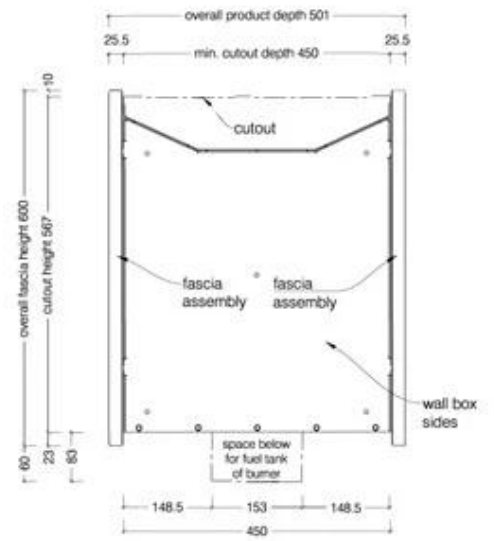

Type

Use	Indoor
Brand	Icon Fires
Producttype	See-through Built-in Bioethanol Fireplace
Warranty	2 years

Size

Depth	45 cm
Length/Width	135 cm
Weight	43,3 kg
Height	60 cm

Appearance

Shape	Rectangular
Glas included	No
Materials	Stainless Steel
Colour	Black

Top View

Front View

Side View

1350 Double Sided Firebox for 1100 Slimline Burner

© This drawing is copyright and remains the property of Signi Fires. It may not be retained, copied or used without written consent.