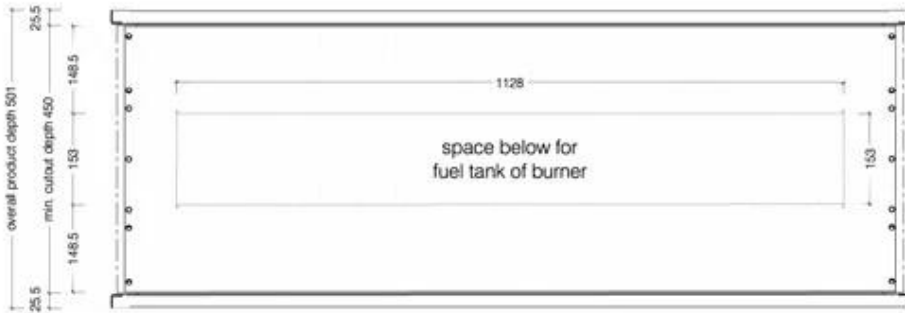

TECHNICAL SPECIFICATIONS

Key Specifications

Producttype	See-through Built-in Bioethanol Fireplace
Brand	Icon Fires
Use	Indoor
Warranty	2 years

Dimensions & Weight

Length/Width	135 cm
Height	60 cm
Depth	45 cm
Weight	43,3 kg

Technical Specifications

Fuel	Bioethanol
Burning time up to	9 hours
Capacity	6.25 Litres
Heat output (max)	7,7 kW
Consumption	0.9 L/h

Burner Specifications

Adjustable flame	Yes
Control	Manual
Burner Model	Icon Fires Slimline 1100
Remote control	No

Material and Appearance

Material	Stainless Steel
Colour	Black
Shape	Rectangular
Glas included	No

Installation Details

Flue/Chimney	Not Required
Power Requirements	No

Top View

Front View

Side View

1350 Double Sided Firebox for 1100 Slimline Burner