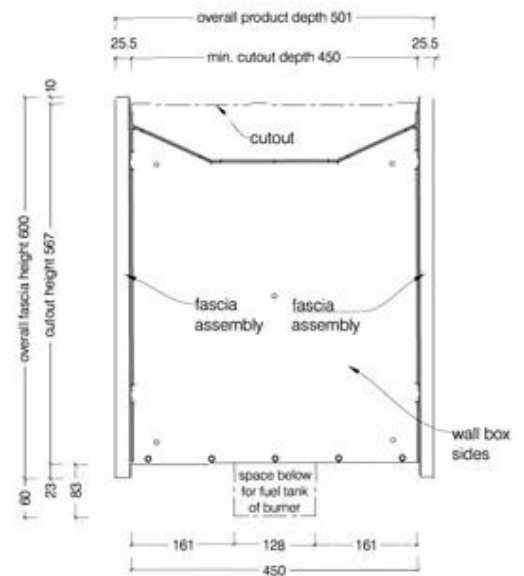

#### Size

Height	60 cm
Depth	45 cm
Length/Width	110 cm
Weight	43,3 kg

#### Appearance

Shape	Rectangular
Glas included	No
Materials	Stainless Steel
Colour	Black

Top View

Front View

Side View

### 1100 Double Sided Firebox for 800 Slimline Burner

© This drawing is copyright and remains the property of Signi Fires. It may not be retained, copied or used without written consent.