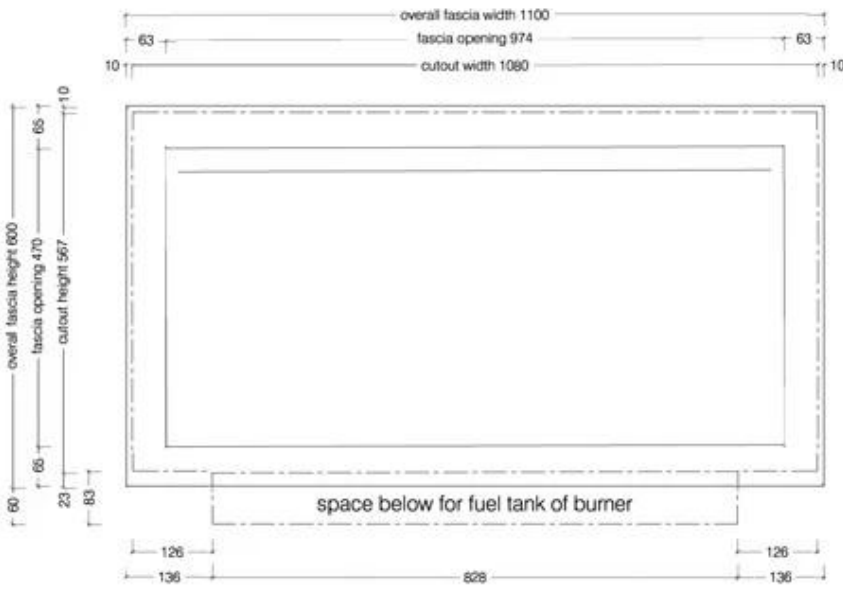

#### Size

Height	60 cm
Depth	45 cm
Length/Width	110 cm
Weight	43,3 kg

#### Appearance

Shape	Rectangular
Glas included	No
Materials	Stainless Steel
Colour	Black

Top View

Front View

Side View